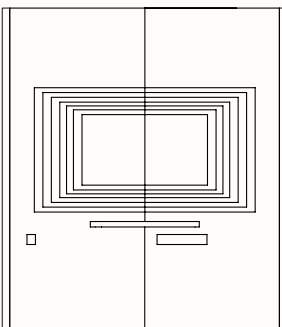

Option 4

RH: Door Panel
LH: Door Hinges
LH: Glass Panel

GPO Panel:

Left Hand Side

Panel: 600/900mmW

A1: 1175mmH
A2: 945mmH
B1: 805mmH
B2: 605mmH
B3: 165mmH

Right Hand Side

Mirrored

TV Size: 42" - 45"

Door
Side

Verse 2.2: Option 2A

Media Panel RH 600mmW & LH 900mmW:

LH GPO, RH switch & RH shelf

Fabric or Sonic Board (Internal)

TV Bracket Height: 1175mm (Seated Level)

TV Size: 42" - 65"

Door
Side

Verse 2.2: Option 2B

Media Panel LH 600mmW & RH 900mmW:

RH GPO, LH switch & LH shelf

Fabric or Sonic Board (Internal)

TV Bracket Height: 1175mm (Seated Level)

TV Size: 42" - 65"

Verse 2.3: Option 3A

Media Panel x2 900mmW:

LH GPO, RH switch & RH shelf

Fabric or Sonic Board (Internal)

TV Bracket Height: 1175mm (Seated Level)

TV Size: 42" - 65"

Verse 2.3: Option 3B

Media Panel x2 900mmW:

RH GPO, LH switch & LH shelf