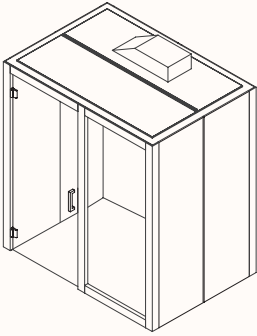

Silver
ZPET_006

Ash
ZPET_007

Milky White
ZPET_009

Dimensions:

Verse 2.1

OW 1980mm
 OD 1380mm
 H 2200/2400mm (Frame)
 OH 2370/2600mm (Including fan box)
 Internal Room Size: 1800 x 1200mm

Side walls made up of: 2x 600mmW panels
 Front & back walls made up of: 2x 900mmW panels

Verse 2.2

OW 1980mm
 OD 1680mm
 H 2200/2400mm (Frame)
 OH 2370/2600mm (Including fan box)
 Internal Room Size: 1800 x 1500mm

Side walls made up of: 1x 600mmW & 1x 900mmW panels
 Front & back walls made up of: 2x 900mmW panels

Verse 2.3

OW 1980mm
 OD 1980mm
 H 2200/2400mm (Frame)
 OH 2370/2600mm (Including fan box)
 Internal Room Size: 1800 x 1800mm

Side walls made up of: 2x 900mmW panels
 Front & back walls made up of: 2x 900mmW panels