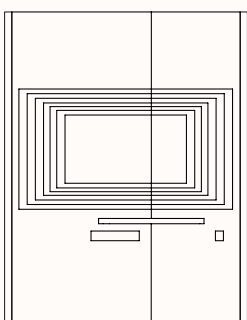

Option 4

RH: Door Panel
LH: Door Hinges
LH: Glass Panel

GPO Panel:

Left Hand Side

Panel: 600/900mmW

A1: 1175mmH
A2: 945mmH
B1: 805mmH
B2: 605mmH
B3: 165mmH

Right Hand Side

Mirrored

4x GPO*

Note: *not available as a power outlet option when a media panel has been selected.

Media Panel: (Side Walls only)

TV & TV bracket not included

Verse 2.1: Option 1A

Media Panel 2x 600mmW:

LH GPO, RH switch & RH shelf

Fabric or Sonic Board (Internal)

TV Bracket Height: 1175mm (Seated Level)

TV Size: 42" - 45"

Verse 2.1: Option 1B

Media Panel 2x 600mmW:

RH GPO, LH Switch & LH shelf

Fabric or Sonic Board (Internal)

TV Bracket Height: 1175mm (Seated Level)

TV Size: 42" - 45"

Door
Side

Verse 2.2: Option 2A

Media Panel RH 600mmW & LH 900mmW:

LH GPO, RH switch & RH shelf

Fabric or Sonic Board (Internal)

TV Bracket Height: 1175mm (Seated Level)

TV Size: 42" - 65"