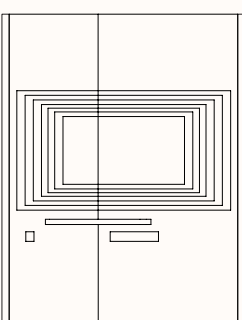

Option 4

RH: Door Panel
LH: Door Hinges
LH: Glass Panel

GPO Panel:

Left Hand Side

Panel: 600/900mmW

A1: 1175mmH
A2: 945mmH
B1: 805mmH
B2: 605mmH
B3: 165mmH

Right Hand Side

Mirrored

Fabric or Sonic Board (Internal)

TV Bracket Height: 1175mm (Seated Level)

TV Size: 42" - 45"

Verse 2.1: Option 1B

Media Panel 2x 600mmW:

RH GPO, LH Switch & LH shelf

Fabric or Sonic Board (Internal)

TV Bracket Height: 1175mm (Seated Level)

TV Size: 42" - 45"

Door
Side

Verse 2.2: Option 2A

Media Panel RH 600mmW & LH 900mmW:

LH GPO, RH switch & RH shelf

Fabric or Sonic Board (Internal)

TV Bracket Height: 1175mm (Seated Level)

TV Size: 42" - 65"

Door
Side

Verse 2.2: Option 2B

Media Panel LH 600mmW & RH 900mmW:

RH GPO, LH switch & LH shelf

Fabric or Sonic Board (Internal)

TV Bracket Height: 1175mm (Seated Level)

TV Size: 42" - 65"

Verse 2.3: Option 3A