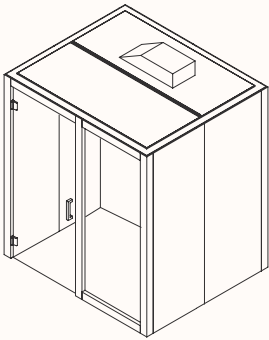

Silver
ZPET_006

Ash
ZPET_007

Milky White
ZPET_009

Dimensions:

Verse 2.1

OW 1980mm
 OD 1380mm
 H 2200/2400mm (Frame)
 OH 2370/2600mm (Including fan box)
 Internal Room Size: 1800 x 1200mm

Side walls made up of: 2x 600mmW panels
 Front & back walls made up of: 2x 900mmW panels

Verse 2.2

OW 1980mm
 OD 1680mm
 H 2200/2400mm (Frame)
 OH 2370/2600mm (Including fan box)
 Internal Room Size: 1800 x 1500mm

Side walls made up of: 1x 600mmW & 1x 900mmW panels
 Front & back walls made up of: 2x 900mmW panels

Verse 2.3

OW 1980mm
 OD 1980mm
 H 2200/2400mm (Frame)
 OH 2370/2600mm (Including fan box)
 Internal Room Size: 1800 x 1800mm

Side walls made up of: 2x 900mmW panels
 Front & back walls made up of: 2x 900mmW panels