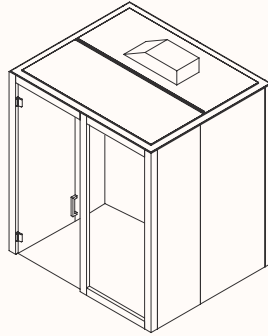

Silver
ZPET_006

Ash
ZPET_007

Milky White
ZPET_009

Dimensions:

Verse 2.1

OW 1980mm
 OD 1380mm
 H 2200/2400mm (Frame)
 OH 2370/2600mm (Including fan box)
 Internal Room Size: 1800 x 1200mm

Side walls made up of: 2x 600mmW panels
 Front & back walls made up of: 2x 900mmW panels

Verse 2.2

OW 1980mm
 OD 1680mm
 H 2200/2400mm (Frame)
 OH 2370/2600mm (Including fan box)
 Internal Room Size: 1800 x 1500mm

Side walls made up of: 1x 600mmW & 1x 900mmW panels
 Front & back walls made up of: 2x 900mmW panels

Verse 2.3

OW 1980mm
 OD 1980mm
 H 2200/2400mm (Frame)
 OH 2370/2600mm (Including fan box)
 Internal Room Size: 1800 x 1800mm

Side walls made up of: 2x 900mmW panels
 Front & back walls made up of: 2x 900mmW panels