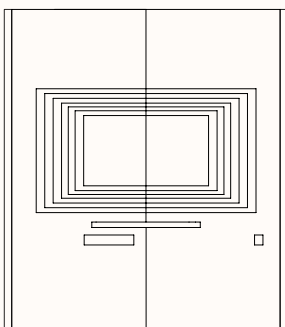

Option 4

RH: Door Panel
LH: Door Hinges
LH: Glass Panel

GPO Panel:

Left Hand Side

Panel: 600/900mmW

A1: 1175mmH
A2: 945mmH
B1: 805mmH
B2: 605mmH
B3: 165mmH

Right Hand Side

Mirrored

TV Size: 42" - 45"

Door
Side

Verse 2.2: Option 2A

Media Panel RH 600mmW & LH 900mmW:

LH GPO, RH switch & RH shelf

Fabric or Sonic Board (Internal)

TV Bracket Height: 1175mm (Seated Level)

TV Size: 42" - 65"

Door
Side

Verse 2.2: Option 2B

Media Panel LH 600mmW & RH 900mmW:

RH GPO, LH switch & LH shelf

Fabric or Sonic Board (Internal)

TV Bracket Height: 1175mm (Seated Level)

TV Size: 42" - 65"

Verse 2.3: Option 3A

Media Panel x2 900mmW:

LH GPO, RH switch & RH shelf

Fabric or Sonic Board (Internal)

TV Bracket Height: 1175mm (Seated Level)

TV Size: 42" - 65"

Verse 2.3: Option 3B

Media Panel x2 900mmW:

RH GPO, LH switch & LH shelf