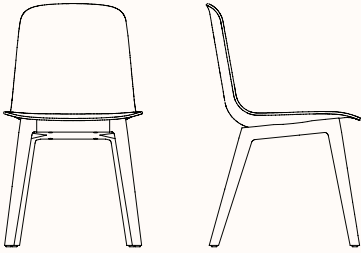

JAC Classic Chair

Features:

The perfect union of elegance, functionality, and sustainability, the JAC classic chair effortlessly fulfills the seating needs for a multitude of workspaces. JAC classic chair comes with a timber base. As part of our sustainability commitment, with every JAC sold a tree is planted. JAC shells are now constructed from 95% post-consumer recycled polypropylene, making JAC an even more environmentally responsible choice.

Options:

- Polypropylene shell with upholstered seat pad
- Upholstered shell in one or two-tone upholstery
- Upholstered shell with upholstered seat pad in one or two-tone upholstery

Design: SCHAMBURG + ALVISSE

Solid American Oak timber base

Shell:

Base:

Dimensions:

Classic Side Chair

OW 470mm

OD 525mm

*SH 450mm

OH 820mm

*SH (with Seat Pad): 470mm

Classic Tub Chair

OW 650mm

OD 520mm

*SH 450mm

OH 820mm

*SH (with Seat Pad): 470mm