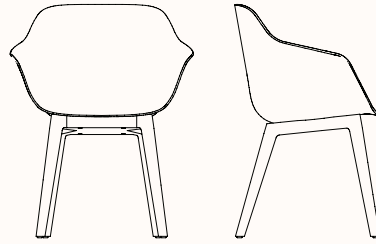

JAC Classic Chair

Features:

The perfect union of elegance, functionality, and sustainability, the JAC classic chair effortlessly fulfills the seating needs for a multitude of workspaces. JAC classic chair comes with a timber base. As part of our sustainability commitment, with every JAC sold a tree is planted. JAC shells are now constructed from 95% post-consumer recycled polypropylene, making JAC an even more environmentally responsible choice.

Options:

- Polypropylene shell with upholstered seat pad
- Upholstered shell in one or two-tone upholstery
- Upholstered shell with upholstered seat pad in one or two-tone upholstery

Design: SCHAMBURG + ALVISSE

Solid American Oak timber base

Shell:

Base:

Dimensions:

Classic Side Chair

OW 470mm

OD 525mm

*SH 450mm

OH 820mm

*SH (with Seat Pad): 470mm

Classic Tub Chair

OW 650mm

OD 520mm

*SH 450mm

OH 820mm

*SH (with Seat Pad): 470mm