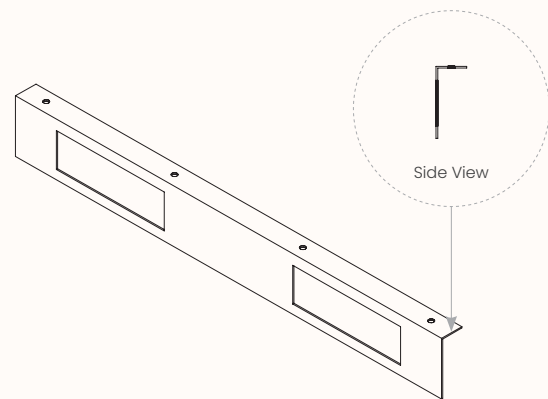

Features:

The Services Mount Plate is a simple folded sheet metal part to suit required power and data softwiring outlets. The overall plate size is fixed, and are available in two types of plates – dual and quad.

Dimensions:

Length Range 520mm
 Depth Range 25mm
 Overall Height 65mm

Cable Sleeve with ABS

Features:

The braided Cable Sleeve cleverly conceals the under desk cabling on all Zenith workstations. Designed with a loop at each end to attach the sleeve to the worktop and ducting or floor. Each sleeve can house a maximum of 2 power and 5 data cables. The Sleeve is a textured fabric with a matching ABS guide. It is located inside the braided Cable Sleeve to stiffen the fabric giving it a more rigid appearance. The ABS strip can be removed if desired.