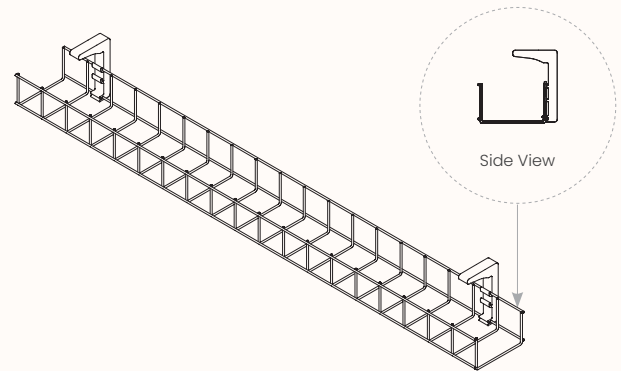

Wire Basket - 950mm

Features:

Wire Baskets are made of wire mesh folded into a range of standard basket sizes. The worktop mounting brackets are welded to the mesh and the basket is then powder coated. The basket height/depth depends on the worktop mounting brackets.

Options:

- Single Sided
- Double Sided

Finishes:

Powder coat:

Cool White
(Satin)

Dimensions:

Length Range	950mm
Depth Range	50mm
Overall Height	50mm

Services Mounting Plate

Features:

The Services Mount Plate is a simple folded sheet metal part to suit required power and data softwiring outlets. The overall plate size is fixed, and are available in two types of plates – dual and quad.