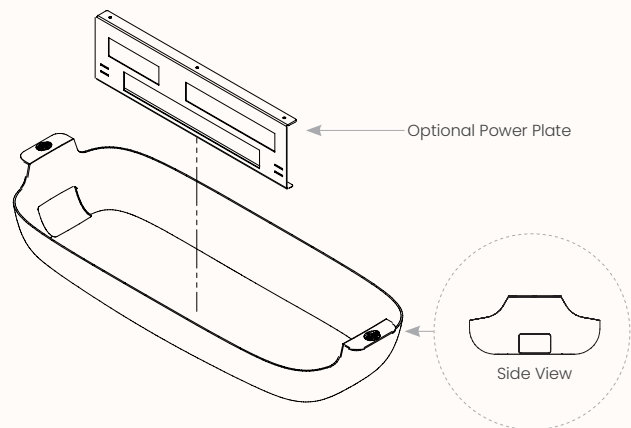

Cable Hub with Tractor

Length Range	980mm 950mm (Internal)
Depth Range	250mm
Overall Height	100mm ; 125mm

Glovebox

Glovebox with or without Power Plate

Features:

The Glovebox is a formed PET cable dump in a fixed size. A low cost and less capacity alternative to the power plate is to order the Glovebox 'without power plate' and then separately order the Services Mount Plate.

Options:

- Power plate for housing CMS soft wiring sockets

Finishes:

100% Recyclable PET:

Mid-Grey

Dimensions:

Length Range	876mm
Depth Range	325mm
Overall Height	152mm

Wire Basket