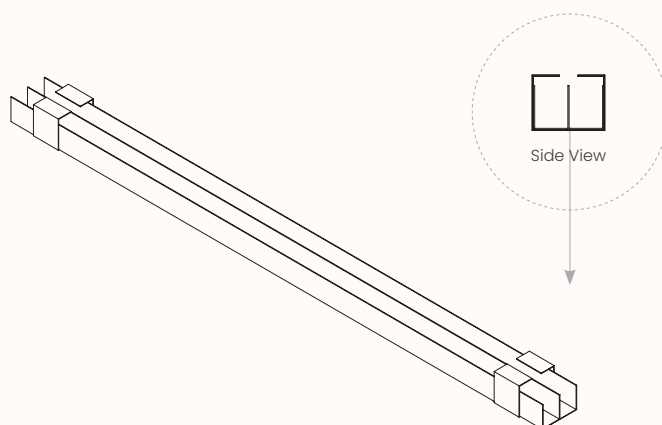

96mm Dropped Duct (180 & 90 Only)

Features:

The frame mounted 96mm Duct on Rumba is higher than Orbis. When the Rumba desk is height adjustable and at the minimum desk height, the 96mm Duct can clash with cable management products fixed under the worktop. The 96mm Dropped Duct is available for 180-degree and 90-degree configurations.

Finishes:

Powder coat:

Cool White (Satin/ Matt/ Fine Texture)   **Warm White** (Matt)   **Cool Grey** (Satin/ Fine Texture)   **Gum Grey** (Fine Texture)   **Monument** (Matt)   **Black** (Satin/ Matt/ Fine Texture)

Chocolate (Matt/ Fine Texture)   **Burnt Umber** (Matt/ Fine Texture)   **Blush Pink** (Matt/ Fine Texture)   **Rust** (Matt/ Fine Texture)   **Sky Blue** (Matt/ Fine Texture)   **Indigo** (Matt/ Fine Texture)

Olive (Matt/ Fine Texture)

Dimensions:

Length Range   500-2700mm
Depth Range   114mm
Overall Height   76mm