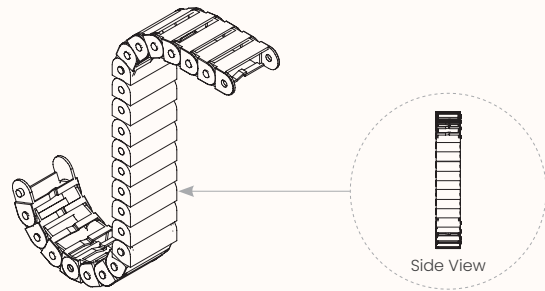

Cable Hub – 500mm

Features:

The Cable Hub has two sets of mounting brackets at each end and can be fixed to the worktop. Please ensure it will not clash with other items fixed underneath the worktop such as table support beams or in-desk boxes.

Features:

The Cable Tractor carries cables from the duct to the worktop and is mainly suited to height adjustable desks. It comes with end brackets and fasteners and has no internal segregation.

Finishes:

White

Dimensions:

Length Range	50mm
Depth Range	20mm
Overall Height	1000mm

96mm Duct Mounted on Z Bracket / Vertical Bracket

96mm Duct Mounted on Z Bracket

Features:

The 96mm Duct can be fixed to the worktop using Z-brackets. The Z-brackets offset the duct to give flexibility in the mounting position and avoid other items under the worktop.