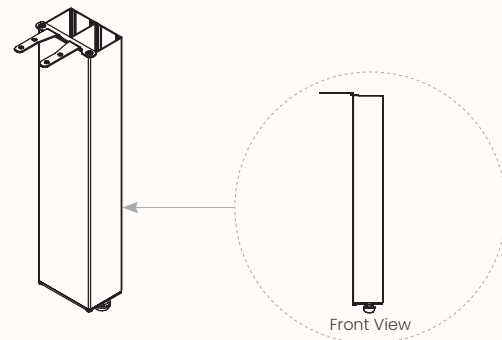

Cool Grey
(Satin)

Monument
(Matt)

Black
(Satin/ Matt)

Dimensions:

Length Range	96mm
Depth Range	60mm
Overall Height	Any height (Floor to workstation)

100 x 30 Powerblade & 100 x 50 Powerblade

100 x 30 Powerblade

Features:

100 x 30 Powerblade is designed to bring cabling in from the ceiling to the workstation. It can be fitted from floor or bottom of screen up to the ceiling. Can be compatible with S30 screen as well.