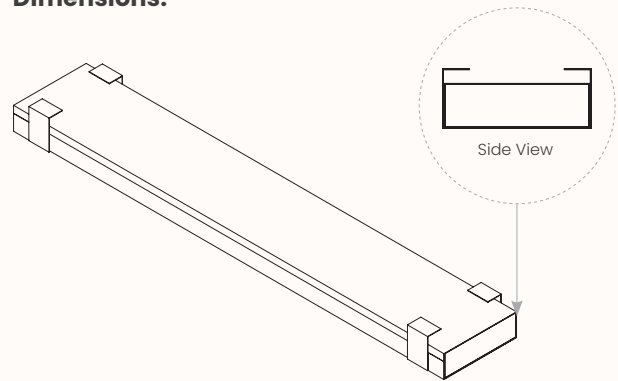

Cable Tray 250 x 75

Features:

The Cable Tray has mounting / cutout features to suit umbilicals, access floor powerblades and cable ties. Optional accessories include tray lid, end cover and GPO insert.

Finishes:

Powder coat:

Cool White (Satin/ Matt/ Fine Texture)	Warm White (Matt)	Cool Grey (Satin/ Fine Texture)	Gum Grey (Fine Texture)	Monument (Matt)	Black (Satin/ Matt/ Fine Texture)

Chocolate (Matt/ Fine Texture)	Burnt Umber (Matt/ Fine Texture)	Blush Pink (Matt/ Fine Texture)	Rust (Matt/ Fine Texture)	Sky Blue (Matt/ Fine Texture)	Indigo (Matt/ Fine Texture)

Olive
(Matt/
Fine Texture)

Dimensions:

Length Range	Variable
Depth Range	250mm
Overall Height	75mm