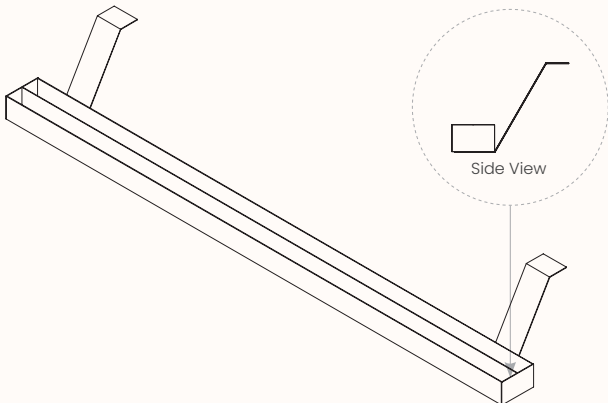

96mm Duct Mounted on Z Bracket / Vertical Bracket

96mm Duct Mounted on Z Bracket

Features:

The 96mm Duct can be fixed to the worktop using Z-brackets. The Z-brackets offset the duct to give flexibility in the mounting position and avoid other items under the worktop.

Finishes:

Powder coat:

Dimensions:

Length Range   500-2700mm
Depth Range   236mm
Overall Height   160mm

96mm Duct Mounted on Vertical Bracket

Features:

The 96mm Duct can be fixed to the worktop using vertical brackets. The Vertical Brackets provide a smaller footprint and give flexibility in the mounting position and avoid other items under the worktop.

Finishes:

Powder coat: