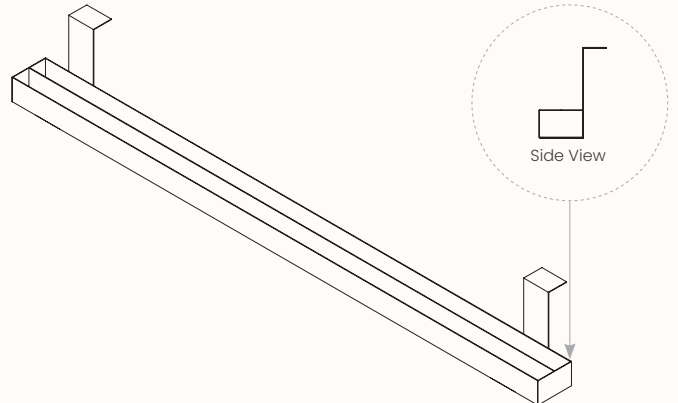

Dimensions:

Length Range 500-2700mm
 Depth Range 149mm
 Overall Height 160mm

96mm Dropped Duct (180 & 90 Only)

Features:

The frame mounted 96mm Duct on Rumba is higher than Orbis. When the Rumba desk is height adjustable and at the minimum desk height, the 96mm Duct can clash with cable management products fixed under the worktop. The 96mm Dropped Duct is available for 180-degree and 90-degree configurations.