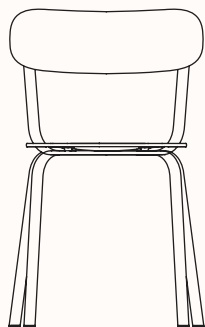

### Features:

Light but with an extreme character, STIL reinterprets the classic shape of a seat in bold colours.

### Dimensions:

### S48

OW 480mm  
OD 480mm  
OH 780mm