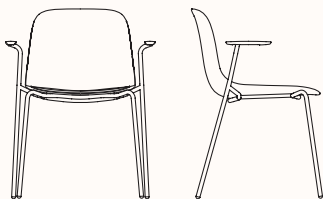

4 Leg Stackable with Arms - S316

OW 600mm
OD 530mm
SH 450mm
AH 650mm
OH 790mm