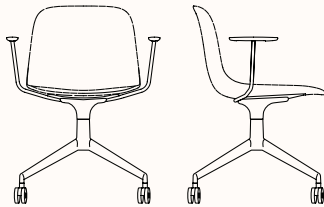

Trestle Base with Castors and Arms - S343

OW 600mm
OD 530mm
SH 450mm
AH 650mm
OH 790mm