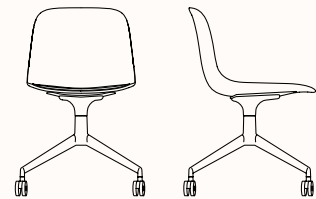

Trestle Base with Castors - S342

OW 500mm
OD 530mm
SH 450mm
OH 790mm