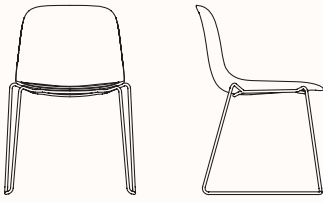

Dimensions

Stacking Sled Base - S310

OW 540mm
OD 530mm
SH 450mm
OH 790mm