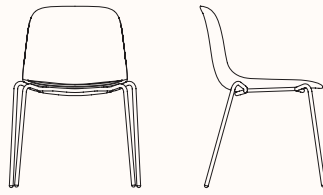

4 Leg Stackable - S311

OW 540mm
OD 530mm
SH 450mm
OH 790mm