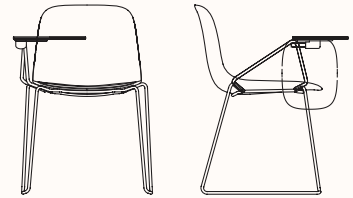

Sled with Tablet - S315

OW 590mm
OD 640mm
SH 450mm
TH 650mm
OH 790mm