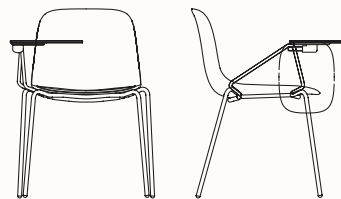

## Features:

Seela's distinctive feature is an insert that follows and perfectly integrates with the sinuous shapes of the frame. Seela perfectly marries two extremely different materials, polypropylene and wood. The seat pad can be removed and replaced with ease. Seela is stackable up to 10 high.

### Stacking Sled with Arms - S314

OW 600mm  
OD 530mm  
SH 450mm  
AH 650mm  
OH 790mm

### Sled with Tablet - S315

OW 590mm  
OD 640mm  
SH 450mm  
TH 650mm  
OH 790mm

### 4 Leg Stackable with Arms - S316

OW 600mm  
OD 530mm  
SH 450mm  
AH 650mm  
OH 790mm