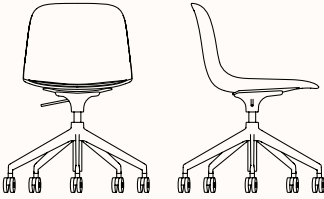

## Features:

Seela's distinctive feature is an insert that follows and perfectly integrates with the sinuous shapes of the frame. Seela perfectly marries two extremely different materials, polypropylene and wood. The seat pad can be removed and replaced with ease. Seela is stackable up to 10 high.

### 4 Leg Stackable with Arms - S316

OW 600mm  
OD 530mm  
SH 450mm  
AH 650mm  
OH 790mm

## Dimensions