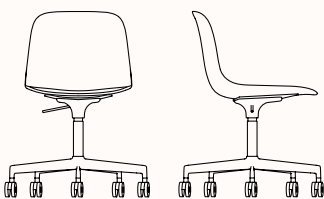

5 Star Base Height Adjustable - S346

OW 600mm
OD 600mm
SH 410-510mm
OH 750-850mm