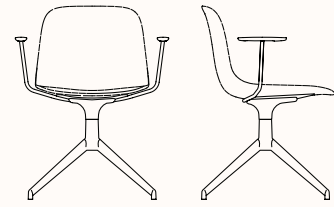

Trestle Swivel Base with Armrest - S345

OW 600mm
OD 530mm
SH 430mm
AH 630mm
OH 770mm