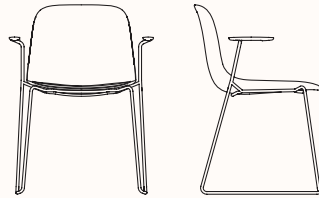

Stacking Sled with Arms - S314

OW 600mm
OD 530mm
SH 450mm
AH 650mm
OH 790mm