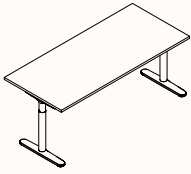

Zenith House Powder Coat:

Note:
Fine Texture is not suitable on Orbis Electric Adjust workstation

180 Degree

180 Degree Single

Length Range: 900-2700mm

1200-2400mm (Electric Adjust)

Depth Range: 600-900mm

These measurements apply to all worktop sizes within the Orbis range.