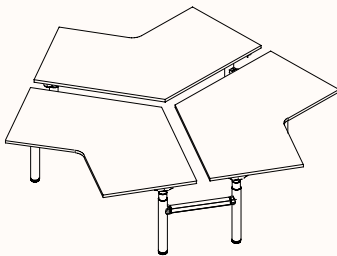

3 End Right Hand

Pod of Two

3 End Left Hand & 3 End Right Hand

Pod of Four

2 x 3 End Left Hand & 2 x 3 End Right Hand

Height Range

Fixed Height: 720mm
Tech Adjust: 610-900mm
Winder Adjust: 610-900mm
Electric Adjust: 620-1230mm

Orbis Pie

TRI-POD 3

Worktop Length: 1100mm - 1300mm
Worktop Depth: 500mm - 600mm
Overall Depth: 1025mm - 1300mm

RND-POD 3

Worktop Length: 1100mm - 1300mm
Worktop gap: 75-100mm

120-POD 3-2 LEG

Worktop Length: 1100mm - 1300mm
Worktop Depth: 600mm - 750mm
Overall Depth: 1225mm - 1600mm

RND-POD 4

Worktop Length: 1100mm - 1250mm
Worktop gap: 25 - 100mm

SQR-POD 4

Worktop Length: 1100mm - 1300mm
Worktop gap: 25 - 100mm

Note: PIE Shaped configurations only available in Electric adjust
Height Range: 620mm - 1230mm (Electric Adjust)