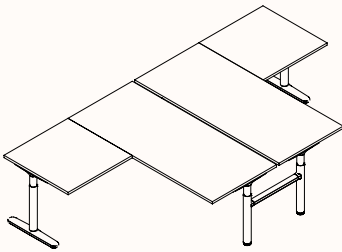

120 Degree Single

Width Range: 1200 - 2100mm
1200 - 1700mm (Electric Adjust)
Length Range: 1200 - 2100mm
1200 - 1700mm (Electric Adjust)
Depth Range: 600 - 900mm

Pod of 2

Pod of 3

Pod of 6*

Pod of 9*

Height Range

Fixed Height: 720mm*
Tech Adjust: 610-900mm
Winder Adjust: 610-900mm
Electric Adjust: 620-1230mm

Note: * Pod of 6 & 9 is only available in Fixed Height

90 Degree

3 End Left Hand

Width Range: 1200 - 2700mm
1200 - 2100mm (Electric Adjust)
Length Range: 1200 - 2700mm
1200 - 2400mm (Electric Adjust)
Depth Range: 600 - 900mm

3 End Right Hand

Pod of Two

3 End Left Hand & 3 End Right Hand

Pod of Four

2 x 3 End Left Hand & 2 x 3 End Right Hand

Height Range

Fixed Height: 720mm
Tech Adjust: 610-900mm
Winder Adjust: 610-900mm
Electric Adjust: 620-1230mm