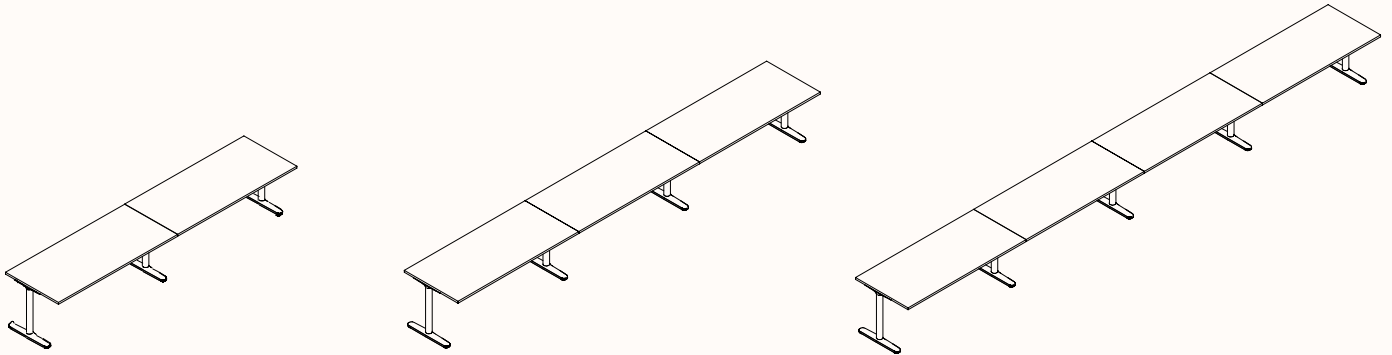

Zenith House Powder Coat:

Note:
Fine Texture is not suitable on Orbis Electric Adjust workstation

180 Degree

180 Degree Single

Length Range: 900-2700mm

1200-2400mm (Electric Adjust)

Depth Range: 600-900mm

These measurements apply to all worktop sizes within the Orbis range.

Run of 2*

Run of 3*

Run of 4*

Run of 5*

Run of 6*

Height Range

Fixed Height: 720mm*

Tech Adjust: 610-900mm

Winder Adjust: 610-900mm

Electric Adjust: 620-1230mm

Note: * Run of 2, 3, 4, 5, 6 is only available in Fixed Height

180 Degree

Pod of 2

Pod of 4

Pod of 6

Pod of 8

120 Degree Single

Width Range: 1200 - 2100mm
1200 - 1700mm (Electric Adjust)
Length Range: 1200 - 2100mm
1200 - 1700mm (Electric Adjust)
Depth Range: 600 - 900mm

Pod of 2

Pod of 3

Pod of 6*

Pod of 9*

Height Range