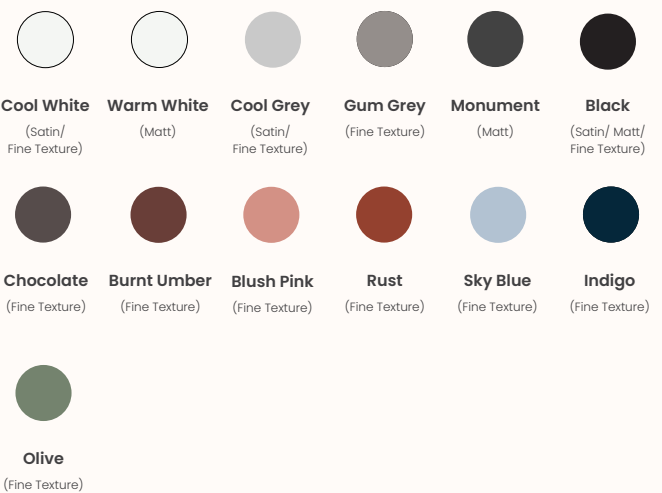

Zenith House Powder Coat:

Note:
Fine Texture is not suitable on Orbis Electric Adjust workstation