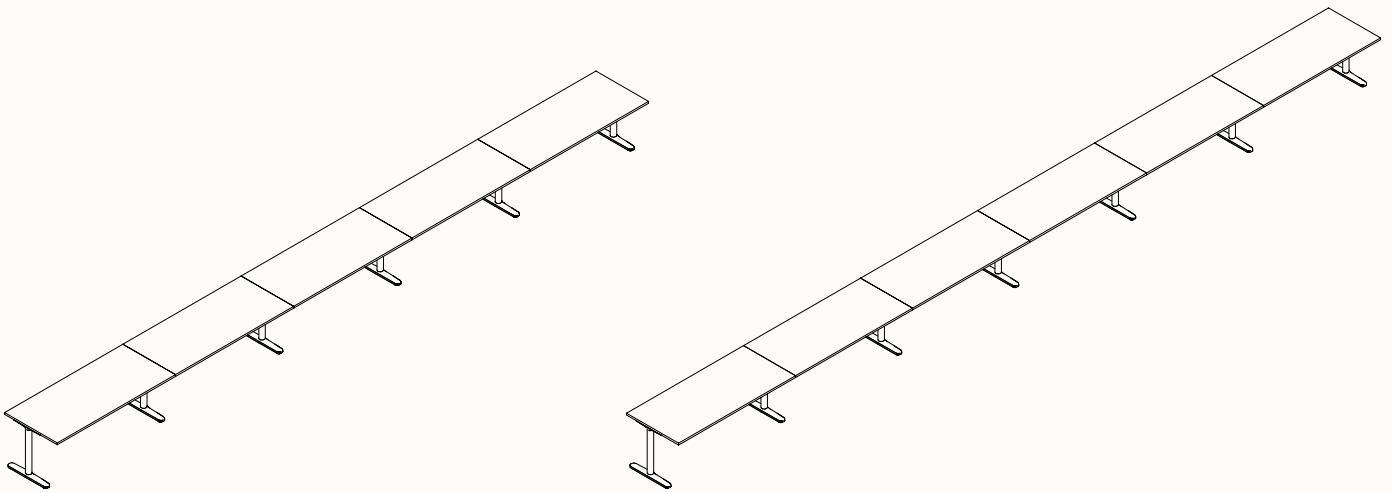

Zenith House Powder Coat:

Note:
Fine Texture is not suitable on Orbis Electric Adjust workstation

180 Degree

180 Degree Single

Length Range: 900-2700mm

1200-2400mm (Electric Adjust)

Depth Range: 600-900mm

These measurements apply to all worktop sizes within the Orbis range.

Run of 2*

Run of 3*

Run of 4*

Run of 5*

Run of 6*

Height Range

Fixed Height: 720mm*

Tech Adjust: 610-900mm

Winder Adjust: 610-900mm

Electric Adjust: 620-1230mm

Note: * Run of 2, 3, 4, 5, 6 is only available in Fixed Height

180 Degree

Pod of 2

Pod of 4

Pod of 6

Pod of 8

120 Degree Single

Width Range: 1200 - 2100mm
1200 - 1700mm (Electric Adjust)
Length Range: 1200 - 2100mm
1200 - 1700mm (Electric Adjust)
Depth Range: 600 - 900mm

Pod of 2

Pod of 3

Pod of 6*

Pod of 9*

Height Range