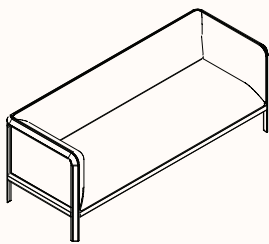

### Features:

Easel lounge combines a sleek solid timber frame with soft gently curved seating, showcasing fabric patination inside and out. Available in standard or highback configurations, and a vast array of textile and leather upholstery options, Easel Lounge offers exceptional strength, comfort, and style, to elevate any workspace.

### Dimensions:

#### 1800 Lounge

OW 1800mm  
OD 800mm  
SD 580mm  
SH 450mm  
OH 755mm