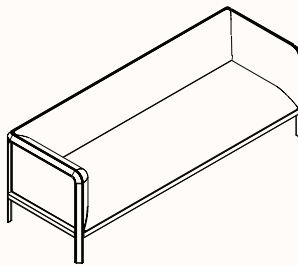

### Features:

Easel lounge combines a sleek solid timber frame with soft gently curved seating, showcasing fabric patination inside and out. Available in standard or highback configurations, and a vast array of textile and leather upholstery options, Easel Lounge offers exceptional strength, comfort, and style, to elevate any workspace.

### Dimensions:

#### 1800 Lounge

OW 1800mm  
OD 800mm  
SD 580mm  
SH 450mm  
OH 755mm