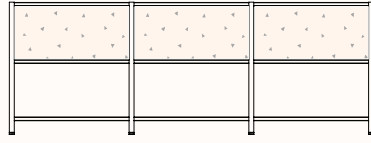

High Cupboard Type B

OW 800/900mm
OD 460mm
OH 2000mm

*Note: Joinery Cupboards to include handle and locking options. All units can be lockable with 'keyed alike' or 'keyed to differ' locks. The 'LH and RH door lock' is an individual lock on each cupboard door and can only be used when there is a vertical divider within the cupboard. Joinery cupboards have the option for internal dividers.

Dimensions

Low Unit Standard Configurations

Open Shelving - 2 Bay

OW 1685mm - Based on 800W Bays
 OW 1885mm - Based on 900W Bays
 OD 500mm
 OH 915mm

Open Shelving - 3 Bay

OW 2510mm - Based on 800W Bays
 OW 2810mm - Based on 900W Bays
 OD 500mm
 OH 915mm