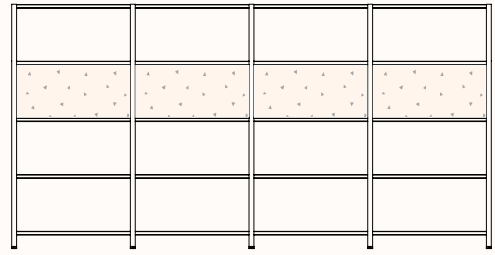

Cupboard & Open base - 4 Bay

OW 3335mm - Based on 800W Bays
 OW 3735mm - Based on 900W Bays
 OD 500mm
 OH 1310mm

Dimensions

Tall Unit Standard Configurations

Open Shelving - 2 Bay

OW 1685mm - Based on 800W Bays
 OW 1885mm - Based on 900W Bays
 OD 500mm
 OH 1705mm

Open Shelving - 3 Bay

OW 2510mm - Based on 800W Bays
 OW 2810mm - Based on 900W Bays
 OD 500mm
 OH 1705mm

Open Shelving - 4 Bay

OW 3335mm - Based on 800W Bays
 OW 3735mm - Based on 900W Bays
 OD 500mm
 OH 1705mm