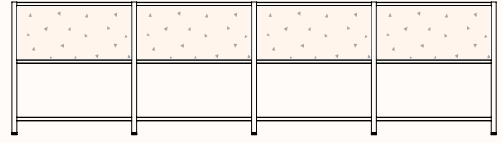

Dimensions

Low Unit Standard Configurations

Open Shelving - 2 Bay

OW 1685mm - Based on 800W Bays
 OW 1885mm - Based on 900W Bays
 OD 500mm
 OH 915mm

Open Shelving - 3 Bay

OW 2510mm - Based on 800W Bays
 OW 2810mm - Based on 900W Bays
 OD 500mm
 OH 915mm

Open Shelving - 4 Bay

OW 3335mm - Based on 800W Bays
 OW 3735mm - Based on 900W Bays
 OD 500mm
 OH 915mm

*Note: If a bay uses open shelving only, a minimum of 1 metal back panel is required for that bay at any tier.