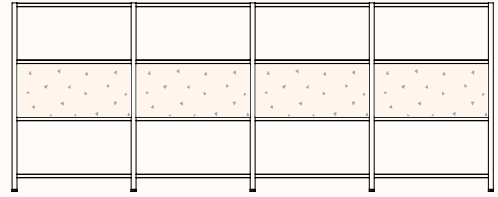

Cupboard & Open base - 3 Bay

OW 2510mm - Based on 800W Bays
 OW 2810mm - Based on 900W Bays
 OD 500mm
 OH 915mm

Cupboard & Open base - 4 Bay

OW 3335mm - Based on 800W Bays
 OW 3735mm - Based on 900W Bays
 OD 500mm
 OH 915mm

Dimensions

Mid Unit Standard Configurations

Open Shelving - 2 Bay

OW 1685mm - Based on 800W Bays
 OW 1885mm - Based on 900W Bays
 OD 500mm
 OH 1310mm

Open Shelving - 3 Bay

OW 2510mm - Based on 800W Bays
 OW 2810mm - Based on 900W Bays
 OD 500mm
 OH 1310mm

Open Shelving - 4 Bay

OW 3335mm - Based on 800W Bays
 OW 3735mm - Based on 900W Bays
 OD 500mm
 OH 1310mm

*Note: If a bay uses open shelving only, a minimum of 1 metal back panel is required for that bay at any tier.