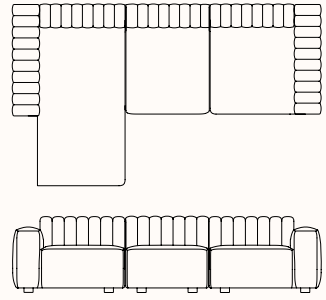

Options:

- Two Seater
- Three Seater
- Three Seater with Chaise
- Left or Right Arm, Left or Right Corner & Center Modules
- Ottoman
- Left or Right Chaise
- Cushions

Design: KRISTIAN SOFUS HENSEN & TOMMY HYLDAHL for NORR11

Cat 4 - Moss', Safire, Baru, Sisu, Doré, Ismay

Refer to NORR11 Finishes Specification for full range.

Dimensions:

Two Seater

OW 2100mm
SD 685mm
OD 920mm
SH 420mm
OH 700mm

Three Seater

OW 2900mm
SD 685mm
OD 920mm
SH 420mm
OH 700mm

**Three Seater with Chaise
Left or Right Chaise**

OW 2900mm
SD 685mm
OD 1520mm
SH 420mm
OH 700mm

Module Dimensions

Left or Right Arm

OW 1050mm
SD 685mm
OD 920mm
SH 420mm
OH 700mm

Centre

OW 800mm
SD 685mm
OD 920mm
SH 420mm
OH 700mm

Left or Right Corner

OW 920mm
SD 685mm
OD 920mm
SH 420mm
OH 700mm

Ottoman

OW 920mm
OD 920mm
OH 420mm

Left or Right Chaise

OW 1050mm
SD 1280mm
OD 1520mm
SH 420mm
OH 700mm

Small Cushion

OW 500mm
OH 400mm