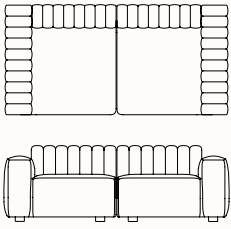

Options:

- Two Seater
- Three Seater
- Three Seater with Chaise
- Left or Right Arm, Left or Right Corner & Center Modules
- Ottoman
- Left or Right Chaise
- Cushions

Design: KRISTIAN SOFUS HENSEN & TOMMY HYLDAHL for NORR11

Cat 4 - Moss', Safire, Baru, Sisu, Doré, Ismay

Refer to NORR11 Finishes Specification for full range.

Dimensions:

Two Seater

OW 2100mm
SD 685mm
OD 920mm
SH 420mm
OH 700mm

Three Seater

OW 2900mm
SD 685mm
OD 920mm
SH 420mm
OH 700mm

**Three Seater with Chaise
Left or Right Chaise**

OW 2900mm
SD 685mm
OD 1520mm
SH 420mm
OH 700mm

Module Dimensions

Left or Right Arm

OW 1050mm
SD 685mm
OD 920mm
SH 420mm
OH 700mm

Centre

OW 800mm
SD 685mm
OD 920mm
SH 420mm
OH 700mm

Left or Right Corner

OW 920mm
SD 685mm
OD 920mm
SH 420mm
OH 700mm

Ottoman

OW 920mm
OD 920mm
OH 420mm

Left or Right Chaise

OW 1050mm
SD 1280mm
OD 1520mm
SH 420mm
OH 700mm

Small Cushion

OW 500mm
OH 400mm