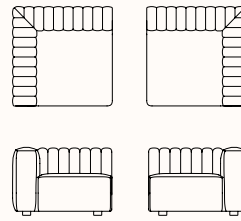

Options:

- Two Seater
- Three Seater
- Three Seater with Chaise
- Left or Right Arm, Left or Right Corner & Center Modules
- Ottoman
- Left or Right Chaise
- Cushions

Design: KRISTIAN SOFUS HENSEN & TOMMY HYLDAHL for NORR11

Cat 4 - Moss', Safire, Baru, Sisu, Doré, Ismay

Refer to NORR11 Finishes Specification for full range.

Dimensions:

Two Seater

OW 2100mm
SD 685mm
OD 920mm
SH 420mm
OH 700mm

Three Seater

OW 2900mm
SD 685mm
OD 920mm
SH 420mm
OH 700mm

**Three Seater with Chaise
Left or Right Chaise**

OW 2900mm
SD 685mm
OD 1520mm
SH 420mm
OH 700mm

Module Dimensions

Left or Right Arm

OW 1050mm
SD 685mm
OD 920mm
SH 420mm
OH 700mm

Centre

OW 800mm
SD 685mm
OD 920mm
SH 420mm
OH 700mm

Left or Right Corner

OW 920mm
SD 685mm
OD 920mm
SH 420mm
OH 700mm

Ottoman

OW 920mm
OD 920mm
OH 420mm

Left or Right Chaise

OW 1050mm
SD 1280mm
OD 1520mm
SH 420mm
OH 700mm

Small Cushion

OW 500mm
OH 400mm