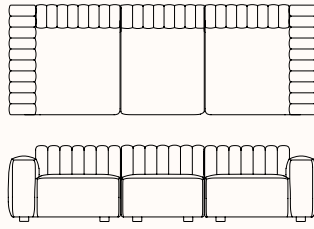

Options:

- Two Seater
- Three Seater
- Three Seater with Chaise
- Left or Right Arm, Left or Right Corner & Center Modules
- Ottoman
- Left or Right Chaise
- Cushions

Design: KRISTIAN SOFUS HENSEN & TOMMY HYLDAHL for NORR11

Cat 4 - Moss', Safire, Baru, Sisu, Doré, Ismay

Refer to NORR11 Finishes Specification for full range.

Dimensions:

Two Seater

OW 2100mm
SD 685mm
OD 920mm
SH 420mm
OH 700mm

Three Seater

OW 2900mm
SD 685mm
OD 920mm
SH 420mm
OH 700mm

**Three Seater with Chaise
Left or Right Chaise**

OW 2900mm
SD 685mm
OD 1520mm
SH 420mm
OH 700mm

Module Dimensions

Left or Right Arm

OW 1050mm
SD 685mm
OD 920mm
SH 420mm
OH 700mm

Centre

OW 800mm
SD 685mm
OD 920mm
SH 420mm
OH 700mm

Left or Right Corner

OW 920mm
SD 685mm
OD 920mm
SH 420mm
OH 700mm

Ottoman

OW 920mm
OD 920mm
OH 420mm

Left or Right Chaise

OW 1050mm
SD 1280mm
OD 1520mm
SH 420mm
OH 700mm

Small Cushion

OW 500mm
OH 400mm