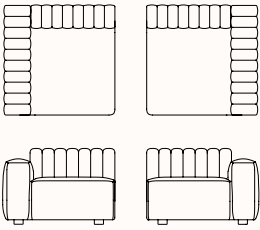

Options:

- Two Seater
- Three Seater
- Three Seater with Chaise
- Left or Right Arm, Left or Right Corner & Center Modules
- Ottoman
- Left or Right Chaise
- Cushions

Design: KRISTIAN SOFUS HENSEN & TOMMY HYLDAHL for NORR11

Cat 4 - Moss', Safire, Baru, Sisu, Doré, Ismay

Refer to NORR11 Finishes Specification for full range.

Dimensions:

Two Seater

OW 2100mm
SD 685mm
OD 920mm
SH 420mm
OH 700mm

Three Seater

OW 2900mm
SD 685mm
OD 920mm
SH 420mm
OH 700mm

**Three Seater with Chaise
Left or Right Chaise**

OW 2900mm
SD 685mm
OD 1520mm
SH 420mm
OH 700mm

Module Dimensions

Left or Right Arm

OW 1050mm
SD 685mm
OD 920mm
SH 420mm
OH 700mm

Centre

OW 800mm
SD 685mm
OD 920mm
SH 420mm
OH 700mm

Left or Right Corner

OW 920mm
SD 685mm
OD 920mm
SH 420mm
OH 700mm

Ottoman

OW 920mm
OD 920mm
OH 420mm

Left or Right Chaise

OW 1050mm
SD 1280mm
OD 1520mm
SH 420mm
OH 700mm

Small Cushion

OW 500mm
OH 400mm