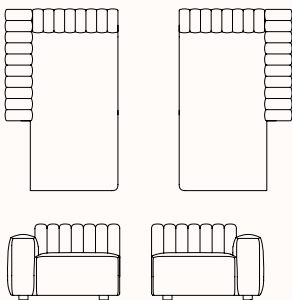

Options:

- Two Seater
- Three Seater
- Three Seater with Chaise
- Left or Right Arm, Left or Right Corner & Center Modules
- Ottoman
- Left or Right Chaise
- Cushions

Design: KRISTIAN SOFUS HENSEN & TOMMY HYLDAHL for NORR11

Cat 4 - Moss', Safire, Baru, Sisu, Doré, Ismay

Refer to NORR11 Finishes Specification for full range.

Dimensions:

Two Seater

OW 2100mm
SD 685mm
OD 920mm
SH 420mm
OH 700mm

Three Seater

OW 2900mm
SD 685mm
OD 920mm
SH 420mm
OH 700mm

**Three Seater with Chaise
Left or Right Chaise**

OW 2900mm
SD 685mm
OD 1520mm
SH 420mm
OH 700mm

Module Dimensions

Left or Right Arm

OW 1050mm
SD 685mm
OD 920mm
SH 420mm
OH 700mm

Centre

OW 800mm
SD 685mm
OD 920mm
SH 420mm
OH 700mm

Left or Right Corner

OW 920mm
SD 685mm
OD 920mm
SH 420mm
OH 700mm

Ottoman

OW 920mm
OD 920mm
OH 420mm

Left or Right Chaise

OW 1050mm
SD 1280mm
OD 1520mm
SH 420mm
OH 700mm

Small Cushion

OW 500mm
OH 400mm