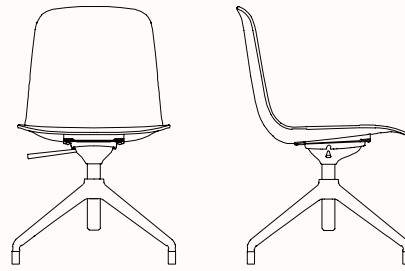

## Shell & Base:

Canvas White

Black

**Dimensions:**

**4-Star Side Chair  
with Castors**

OW 510mm  
OD 570mm  
SH\* 450-550mm  
OH 820-920mm

\*SH (with Seat Pad): 470-570mm

**4-Star Side Chair  
with Glides**

OW 510mm  
OD 570mm  
SH\* 400-500mm  
OH 770-870mm

\*SH (with Seat Pad): 470-570mm

**4-Star Tub Chair  
with Castors**

OW 650mm  
OD 560mm  
SH\* 450-550mm  
OH 820-920mm

\*SH (with Seat Pad): 470-570mm

**4-Star Tub Chair  
with Glides**

OW 650mm  
OD 560mm  
SH\* 400-500mm  
OH 770-870mm

\*SH (with Seat Pad): 470-570mm