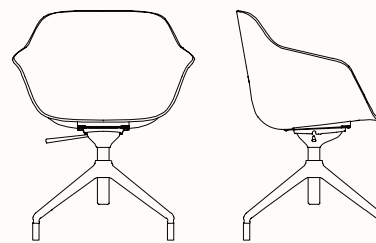

## Shell & Base:

Canvas White

Black

**Dimensions:**

**4-Star Side Chair  
with Castors**

OW 510mm  
OD 570mm  
SH\* 450-550mm  
OH 820-920mm

\*SH (with Seat Pad): 470-570mm

**4-Star Side Chair  
with Glides**

OW 510mm  
OD 570mm  
SH\* 400-500mm  
OH 770-870mm

\*SH (with Seat Pad): 470-570mm

**4-Star Tub Chair  
with Castors**

OW 650mm  
OD 560mm  
SH\* 450-550mm  
OH 820-920mm

\*SH (with Seat Pad): 470-570mm

**4-Star Tub Chair  
with Glides**

OW 650mm  
OD 560mm  
SH\* 400-500mm  
OH 770-870mm

\*SH (with Seat Pad): 470-570mm