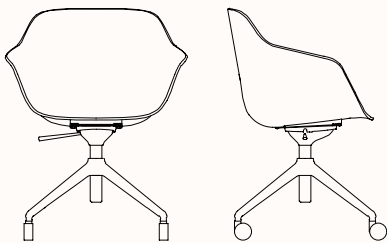

## Shell & Base:

Canvas White

Black

**Dimensions:**

**4-Star Side Chair  
with Castors**

OW 510mm  
OD 570mm  
SH\* 450-550mm  
OH 820-920mm

\*SH (with Seat Pad): 470-570mm

**4-Star Side Chair  
with Glides**

OW 510mm  
OD 570mm  
SH\* 400-500mm  
OH 770-870mm

\*SH (with Seat Pad): 470-570mm

**4-Star Tub Chair  
with Castors**

OW 650mm  
OD 560mm  
SH\* 450-550mm  
OH 820-920mm

\*SH (with Seat Pad): 470-570mm

**4-Star Tub Chair  
with Glides**

OW 650mm  
OD 560mm  
SH\* 400-500mm  
OH 770-870mm

\*SH (with Seat Pad): 470-570mm