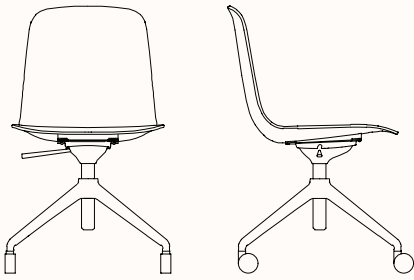

## Shell & Base:

Canvas White

Black

**Dimensions:**

**4-Star Side Chair  
with Castors**

OW 510mm  
OD 570mm  
SH\* 450-550mm  
OH 820-920mm

\*SH (with Seat Pad): 470-570mm

**4-Star Side Chair  
with Glides**

OW 510mm  
OD 570mm  
SH\* 400-500mm  
OH 770-870mm

\*SH (with Seat Pad): 470-570mm

**4-Star Tub Chair  
with Castors**

OW 650mm  
OD 560mm  
SH\* 450-550mm  
OH 820-920mm

\*SH (with Seat Pad): 470-570mm

**4-Star Tub Chair  
with Glides**

OW 650mm  
OD 560mm  
SH\* 400-500mm  
OH 770-870mm

\*SH (with Seat Pad): 470-570mm