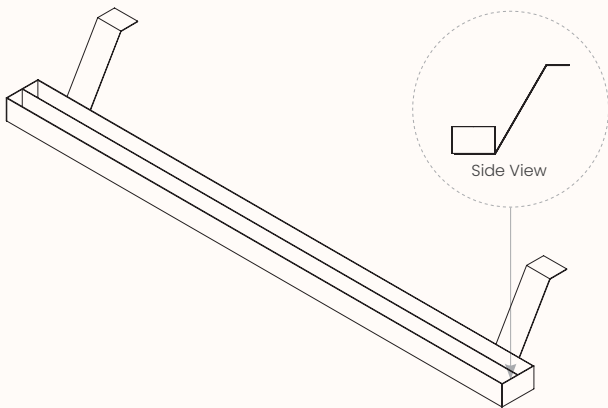

### Dimensions:

Length Range      500-2700mm  
 Depth Range      236mm  
 Overall Height    160mm