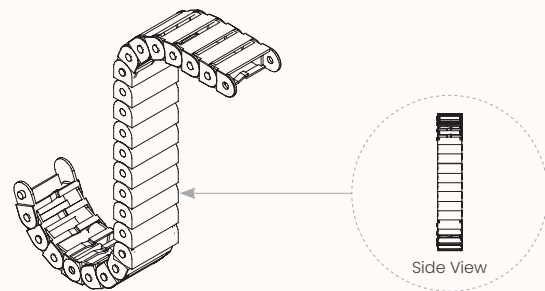

Cable Tractor

Features:

The Cable Tractor carries cables from the duct to the worktop and is mainly suited to height adjustable desks. It comes with end brackets and fasteners and has no internal segregation.

Finishes:

White

Dimensions:

Length Range	50mm
Depth Range	20mm
Overall Height	1000mm