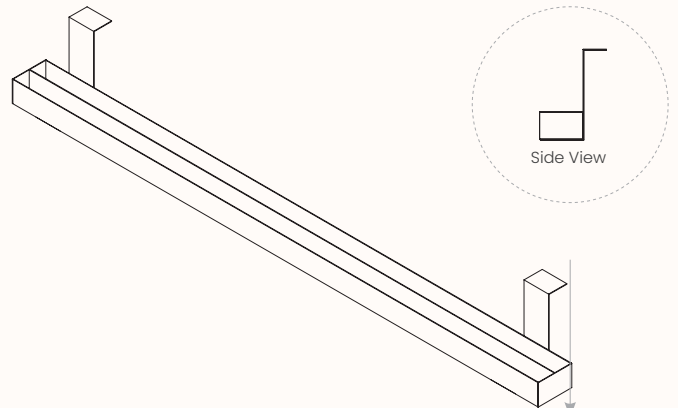

### Dimensions:

Length Range      500-2700mm  
 Depth Range      149mm  
 Overall Height    160mm