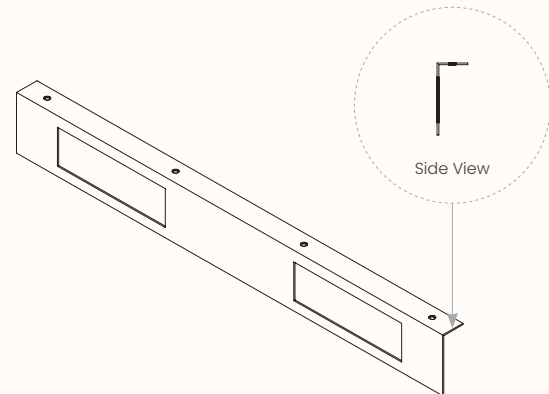

Services Mounting Plate

Features:

The Services Mount Plate is a simple folded sheet metal part to suit required power and data softwiring outlets. The overall plate size is fixed, and are available in two types of plates – dual and quad.

Options:

- Dual plate fit 2x data and 2x GPO
- Quad plate can fit 2x data and 4x GPO

Finishes:

Powder coat:

Cool White (Satin/ Matt/ Fine Texture)	Warm White (Matt)	Cool Grey (Satin/ Fine Texture)	Gum Grey (Fine Texture)	Monument (Matt)	Black (Satin/ Matt/ Fine Texture)

Chocolate (Matt/ Fine Texture)	Burnt Umber (Matt/ Fine Texture)	Blush Pink (Matt/ Fine Texture)	Rust (Matt/ Fine Texture)	Sky Blue (Matt/ Fine Texture)	Indigo (Matt/ Fine Texture)

Olive
(Matt/
Fine Texture)

Dimensions:

Length Range	520mm
Depth Range	25mm
Overall Height	65mm