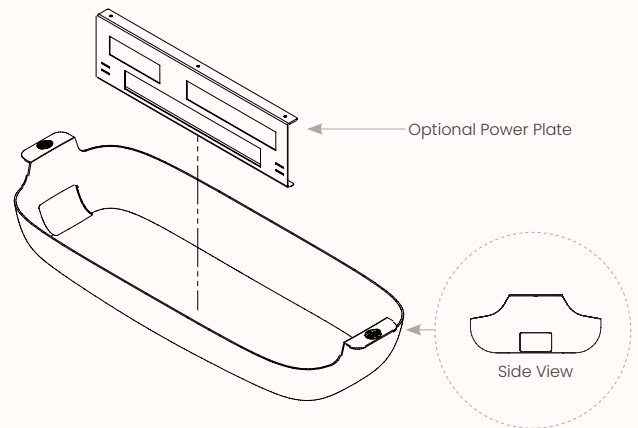

Glovebox

Glovebox with or without Power Plate

Features:

The Glovebox is a formed PET cable dump in a fixed size. A low cost and less capacity alternative to the power plate is to order the Glovebox 'without power plate' and then separately order the Services Mount Plate.

Options:

- Power plate for housing CMS soft wiring sockets

Finishes:

100% Recyclable PET:

Mid-Grey

Dimensions:

Length Range	876mm
Depth Range	325mm
Overall Height	152mm