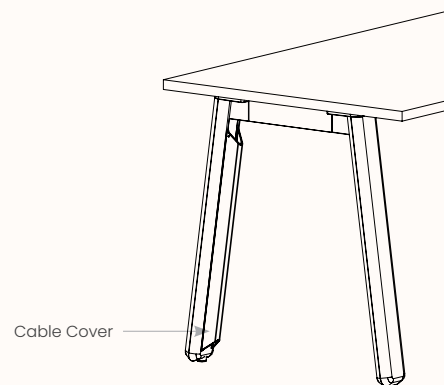

Cable Cover

Features:

The cable cover carries cables from the floor up the workstation/table leg to the underside of the worktop. Plastic clips are screw-fixed to the leg, and an extruded cover pushes on over the cables.

Options:

- Can hold up to 3 power cables or 6 data cables

Finishes:

Plastic Clip: Black Matte

Powder coat:

Cool White (Satin/ Matt/ Fine Texture)   **Warm White** (Matt)   **Cool Grey** (Satin/ Fine Texture)   **Gum Grey** (Fine Texture)   **Monument** (Matt)   **Black** (Satin/ Matt/ Fine Texture)

Chocolate (Matt/ Fine Texture)   **Burnt Umber** (Matt/ Fine Texture)   **Blush Pink** (Matt/ Fine Texture)   **Rust** (Matt/ Fine Texture)   **Sky Blue** (Matt/ Fine Texture)   **Indigo** (Matt/ Fine Texture)

Olive
(Matt/
Fine Texture)

Timber:

**Oak
Vinyl**

Dimensions:

Length Range   49mm
Depth Range   34mm
Overall Height   Calculated to suit table/workstation
type & height