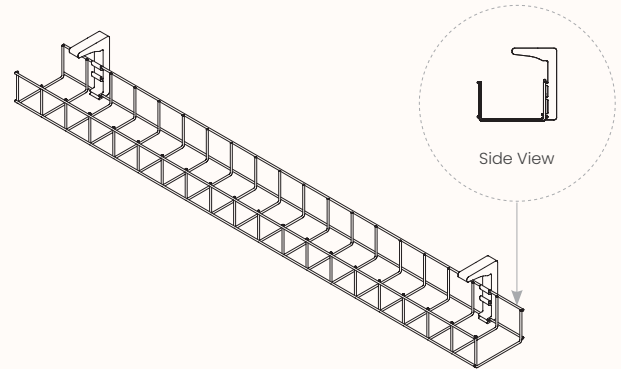

Wire Basket

Wire Basket - 950mm

Features:

Wire Baskets are made of wire mesh folded into a range of standard basket sizes. The worktop mounting brackets are welded to the mesh and the basket is then powder coated. The basket height/depth depends on the worktop mounting brackets.

Options:

- Single Sided
- Double Sided

Finishes:

Powder coat:

Cool White

(Satin)

Dimensions:

Length Range	950mm
Depth Range	50mm
Overall Height	50mm