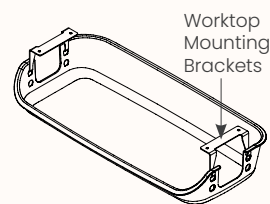

Cable Hub – 500mm

Features:

The Cable Hub has two sets of mounting brackets at each end and can be fixed to the worktop. Please ensure it will not clash with other items fixed underneath the worktop such as table support beams or in-desk boxes.

Options:

- Cable Hub
- Cable Hub with Cable Sleeve
- Cable Hub with Tractor

Finishes:

100% Recyclable PET:

Mid-Grey

Powder coated Mounting Brackets:

Black
(Fine Texture)

Dimensions:

Cable Hub

Length Range	530mm
	500mm (Internal)
Depth Range	250mm
Overall Height	100mm ; 125mm