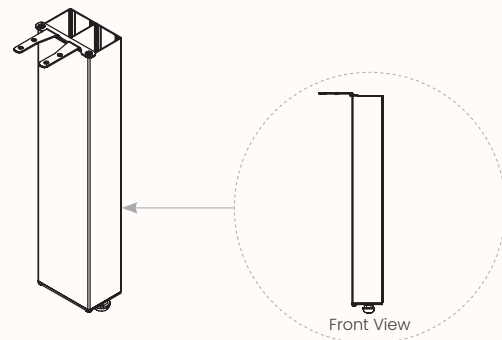

## Dimensions:

Length Range	96mm
Depth Range	60mm
Overall Height	Any height (Floor to workstation)