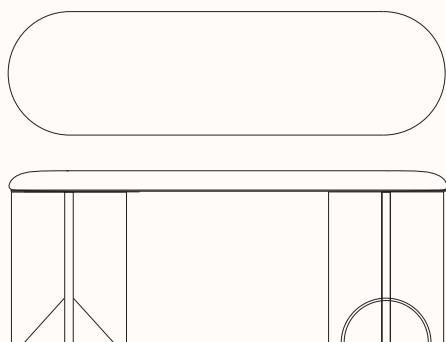

zenithinteriors.com

GEOMETRICA Bench

Zenith

Features:

Melbourne brand Beeline Design take a step in a bold new direction with the launch of Geometrica, a captivating new collection that takes inspiration from the iconic Memphis Design movement whilst incorporating elements reminiscent of the Art Deco period. This groundbreaking ensemble incorporates retro-futuristic elements with strong colours, geometric shapes, and innovative finishes to create a dynamic aesthetic that's both nostalgic and modern.

Design: BEELINE DESIGN

Warranty: 3 years

Dimensions:

Cone/Dome Bench Seat

Base DIA 340mm
OW 1200mm
OH 450mm

Finishes:

Seat: Upholstered COM

Top & Base: Natural, Ebonised or Painted American Oak Veneer

Dome & Cone: Beeline Design standard Gloss or Satin powder coats

Top & Base:

Dome & Cone: