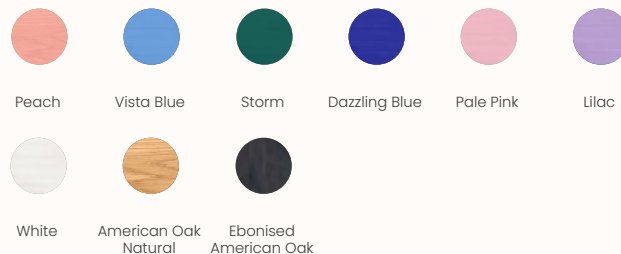

zenithinteriors.com

GEOMETRICA Bench

Zenith

Features:

Melbourne brand Beeline Design take a step in a bold new direction with the launch of Geometrica, a captivating new collection that takes inspiration from the iconic Memphis Design movement whilst incorporating elements reminiscent of the Art Deco period. This groundbreaking ensemble incorporates retro-futuristic elements with strong colours, geometric shapes, and innovative finishes to create a dynamic aesthetic that's both nostalgic and modern.

Dome & Cone: Beeline Design standard Gloss or Satin powder coats

Top & Base:

Dome & Cone: