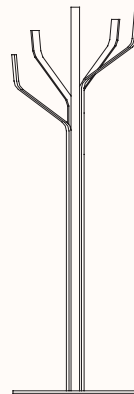

zenithinteriors.com

ALBERO Coat Stand

Zenith

Features:

The arms of this coat stand look like branches and the Italian translation of ALBERO reveals the idea that inspired it.

Design: FABIO BORTOLANI FOR LAPALMA

Mattone

Rubino

Senape

Pistacchio

Oliva

Nera

Dimensions

C4

OW 620mm

OD 620mm

OH 1870mm