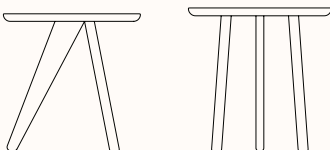

### Features:

Fin Side Table is a minimal furniture piece, designed with the intention to fit into many different interior settings.

Fin comes with a top of solid oak with round edges, making it paper thin seen from one angle and solid from another. The table has two turned oak timber sections, contrasted by a fin-shaped leg of massive oak.

### Dimensions

### Finn Side Table-Small

DIA 400mm

OH 400mm