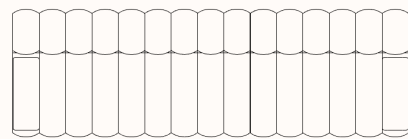

**Configuration 1**

OW 2400mm  
OD 960mm  
Medium Lounge (2), Ottoman (1), Armrest (1)

**Configuration 2**

OW 1600  
OD 960mm  
Medium Lounge (1), Ottoman Classic (1)

**Configuration 3**

OW 3000mm  
OD 960mm  
Large Lounge (2), Small Lounge (1), Armrest (2)

**Configuration 4**

OW 2300/1900  
OD 960mm  
Large Lounge (1), Corner Lounge (1),  
Medium Lounge (1), Armrest (2)

**Configuration 5**

OW 2300/2800mm  
OD 960mm  
Small Lounge (1), Medium Lounge (1), Large Lounge (1),  
Corner Lounge (1), Armrest (3)