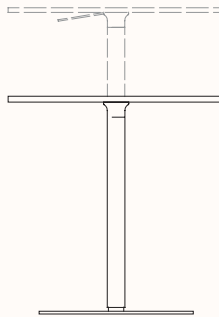

Top:

Base:

Column:

Dimensions

Square Table Tops

S: 600 x 600mm
M: 700 x 700mm
L: 800 x 800mm

Round Table Tops

S: 600 x 600mm
M: 700 x 700mm
L: 800 x 800mm

Table with DIA370 Base

OW 370mm
OH 400mm
P81 to suit 600x600 square or 600DIA round top

Table with DIA460 Base

OW 460mm
OH 720mm
P83 to suit 600x600 square or 600DIA round top

Table with DIA590 Base

OW 590mm
OH 1100mm
P88 to suit 700/800DIA round top or 700x700/800x800 square top

Adjustable Table with DIA460 Base

OW 460mm
OH 520-700/720-1020mm
P69 to suit 600x600 square or 600DIA round top

Adjustable Table with DIA590 Base

OW 590mm
OH 520-700/720-1020mm
P70 to suit 700/800DIA round top or 700x700 square top