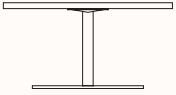

Top:

Base:

Column:

Dimensions

Square Table Tops

S: 600 x 600mm
M: 700 x 700mm
L: 800 x 800mm

Round Table Tops

S: 600 x 600mm
M: 700 x 700mm
L: 800 x 800mm

Table with DIA370 Base

OW 370mm
OH 400mm
P81 to suit 600x600 square or 600DIA round top

Table with DIA460 Base

OW 460mm
OH 720mm
P83 to suit 600x600 square or 600DIA round top

Table with DIA590 Base

OW 590mm
OH 1100mm
P88 to suit 700/800DIA round top or 700x700/800x800 square top

Adjustable Table with DIA460 Base

OW 460mm
OH 520-700/720-1020mm
P69 to suit 600x600 square or 600DIA round top

Adjustable Table with DIA590 Base

OW 590mm
OH 520-700/720-1020mm
P70 to suit 700/800DIA round top or 700x700 square top