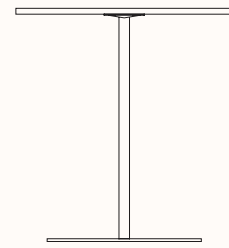

BRIO Table

Features:

Brio adapts to any space with its versatility. With its elegant functionality and lightness, this table meets all needs in a bar, restaurant or office setting.

Option:

- Square or round fixed or height adjustable tables

Top:

Base:

Column:

Dimensions

Square Table Tops

S: 600 x 600mm
M: 700 x 700mm
L: 800 x 800mm

Round Table Tops

S: 600 x 600mm
M: 700 x 700mm
L: 800 x 800mm

Table with DIA370 Base

OW 370mm
OH 400mm
P81 to suit 600x600 square or 600DIA round top

Table with DIA460 Base

OW 460mm
OH 720mm
P83 to suit 600x600 square or 600DIA round top

Table with DIA590 Base

OW 590mm
OH 1100mm
P88 to suit 700/800DIA round top or 700x700/800x800 square top

Adjustable Table with DIA460 Base

OW 460mm
OH 520-700/720-1020mm
P69 to suit 600x600 square or 600DIA round top

Adjustable Table with DIA590 Base

OW 590mm
OH 520-700/720-1020mm
P70 to suit 700/800DIA round top or 700x700 square top