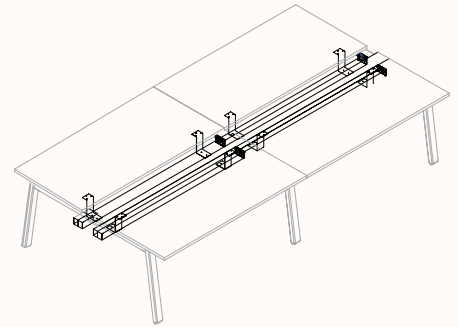

2 GPO Insert

4 GPO Insert

Omni Duct Lite

Width Range: 300mm
Height: 88.5mm

Omni Duct Lite

90-POD2-T with Omni Duct

180-POD2 with Omni Duct

180-POD4-TD with Omni Duct

Felt Basket

Max GPO box dimensions 150mm wide x
400mm length x 120mm deep

**Cable Management
96mm Duct**

**90-3END-LH with
96mm Duct**

**90-POD2-T with
96mm Duct**

**180 Degree Pod of 4
with 96mm Duct**

CTRL Rail

**90-3END-LH with
Ctrl Screen Rail**

**90-3END-LH with
Double Sided Ctrl Rail (1 way brackets)**

**90-POD2-T with Double
Sided Ctrl Rail (SLS)**

**90-PO2-T with
Ctrl Screen Rail**

**180-POD2 with Ctrl
and Umbilical**