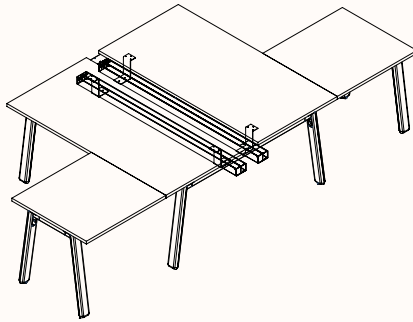

Felt Basket

Max GPO box dimensions 150mm wide x
400mm length x 120mm deep

**Cable Management
96mm Duct**

**90-3END-LH with
96mm Duct**

**90-POD2-T with
96mm Duct**

**180 Degree Pod of 4
with 96mm Duct**

CTRL Rail

**90-3END-LH with
Ctrl Screen Rail**

**90-3END-LH with
Double Sided Ctrl Rail (1 way brackets)**

**90-POD2-T with Double
Sided Ctrl Rail (SLS)**

**90-PO2-T with
Ctrl Screen Rail**

**180-POD2 with Ctrl
and Umbilical**