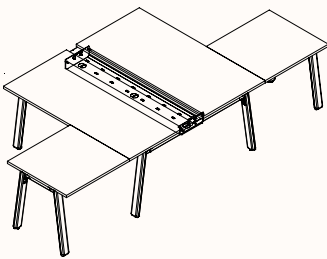

2 GPO Insert

4 GPO Insert

Omni Duct Lite

Width Range: 300mm
Height: 88.5mm

Omni Duct Lite

90-POD2-T with Omni Duct

180-POD2 with Omni Duct

180-POD4-TD with Omni Duct

Felt Basket

Max GPO box dimensions 150mm wide x
400mm length x 120mm deep

**Cable Management
96mm Duct**

**90-3END-LH with
96mm Duct**

**90-POD2-T with
96mm Duct**

**180 Degree Pod of 4
with 96mm Duct**

CTRL Rail