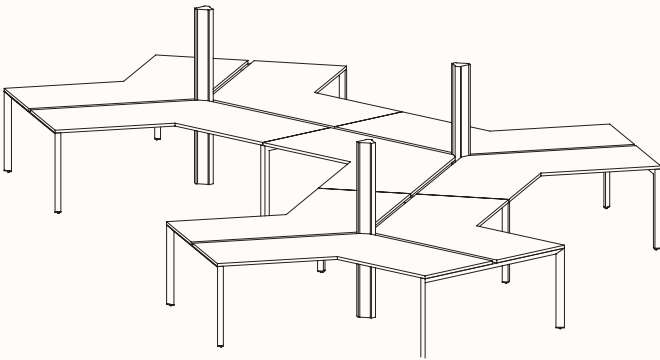

zenithinteriors.com

SILHOUETTE Workstation

Zenith

Features:

Silhouette provides flexibility and contemporary design elements offering elegance and simplicity as a workstation.

Bench tops take on a floating appearance, the triangular profile gives a purposeful stance, while the slim silhouetted under frame provides an airy atmosphere so forget that below work surface clutter too, we believe floor space is for the user.

The light weight construction allows us to provide an extraordinary combination of variations, enough to suit any application.

Options:

- [180°](#), [120°](#), [90°](#) configurations
- Fixed Height & Tech Adjust
- Sharknose edge
- Precinct, CTRL, S30 and S50 Screens
- CTRL Rail compatibility: Single Sided Rail, Double Sided Rail (1-way & 2-way brackets), Ctrl Screen Rail Elevated & Worktop Mounted
- Floorsight pucks and sensors
- Castors available in 180 Degree single desk only.

U-Shape 4 End

U-Shape 2X90

120 Degree Hex Post

Pod of 3 with Hex Post

Pod of 6 with Hex Post

Pod of 9 with Hex Post