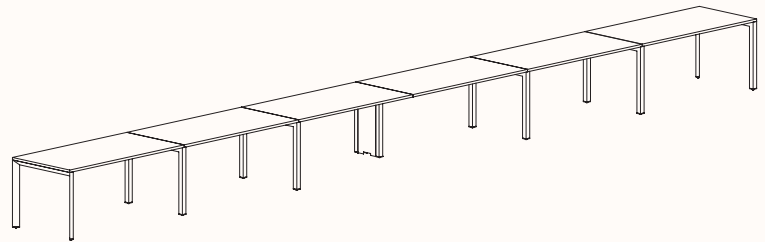

The light weight construction allows us to provide an extraordinary combination of variations, enough to suit any application.

Options:

- [180°](#), [120°](#), [90°](#) configurations
- Fixed Height & Tech Adjust
- Sharknose edge
- Precinct, CTRL, S30 and S50 Screens
- CTRL Rail compatibility: Single Sided Rail, Double Sided Rail (1-way & 2-way brackets), Ctrl Screen Rail Elevated & Worktop Mounted
- Floorsight pucks and sensors
- Castors available in 180 Degree single desk only.

Width Range: 1200 - 2700mm

Length Range: 1200 - 2700mm

Depth Range: 600 - 900mm

Height Range: 720mm (Fixed Height)

610 - 788mm (Tech Adjust)

Run of 2 1x Powerblade Shared Leg

Run of 3 2x Powerblade Shared Leg

Run of 4 1x Powerblade Shared Leg

Run of 4 2x Powerblade Shared Leg

Run of 5 2x Powerblade Shared Leg

Run of 6 1x Powerblade Shared Leg

Run of 6 2x Powerblade Shared Leg

180 Degree

Pod of 2

**Pod of 4
With Shared Leg Powerblade**

**Pod of 6
With Shared Leg Powerblade**

**Pod of 8
With Shared Leg Powerblade**

**Pod of 10
With Shared Leg Powerblade**

**Pod of 12
With Shared Leg Powerblade**

120 Degree

120 Degree

Width Range: 1200 - 1800mm
Length Range: 1200 - 1800mm
Depth Range: 600 - 900mm
Height Range: 720mm (Fixed Height)
610 - 788mm (Tech Adjust)