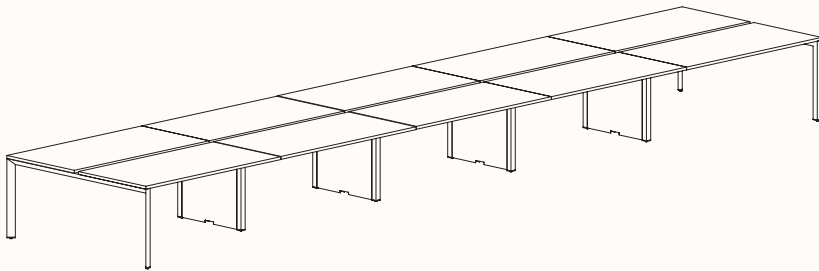

Width Range: 1200 - 2700mm

Length Range: 1200 - 2700mm

Depth Range: 600 - 900mm

Height Range: 720mm (Fixed Height)

610 - 788mm (Tech Adjust)

Run of 2 1x Powerblade Shared Leg

Run of 3 2x Powerblade Shared Leg

Run of 4 1x Powerblade Shared Leg

Run of 4 2x Powerblade Shared Leg

Run of 5 2x Powerblade Shared Leg

Run of 6 1x Powerblade Shared Leg

Run of 6 2x Powerblade Shared Leg

180 Degree

Pod of 2

**Pod of 4
With Shared Leg Powerblade**

**Pod of 6
With Shared Leg Powerblade**

**Pod of 8
With Shared Leg Powerblade**

**Pod of 10
With Shared Leg Powerblade**

**Pod of 12
With Shared Leg Powerblade**

120 Degree

120 Degree

Width Range: 1200 - 1800mm
Length Range: 1200 - 1800mm
Depth Range: 600 - 900mm
Height Range: 720mm (Fixed Height)
610 - 788mm (Tech Adjust)