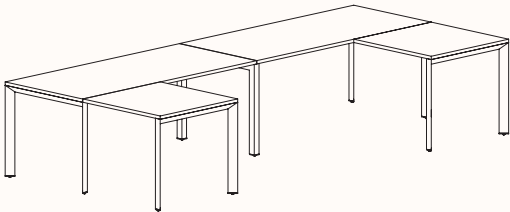

**Pod of 6
With Shared Leg Powerblade**

**Pod of 8
With Shared Leg Powerblade**

**Pod of 10
With Shared Leg Powerblade**

**Pod of 12
With Shared Leg Powerblade**

120 Degree

120 Degree

Width Range: 1200 - 1800mm
Length Range: 1200 - 1800mm
Depth Range: 600 - 900mm
Height Range: 720mm (Fixed Height)
610 - 788mm (Tech Adjust)

Depth Range: 600 - 900mm

Height Range: 720mm (Fixed Height)

610 - 788mm (Tech Adjust)

3 End Right Hand

Pod of Two

3 End Left Hand & 3 End Right Hand

Pod of Four

2x 3 End Left Hand & 2x 3 End Right Hand