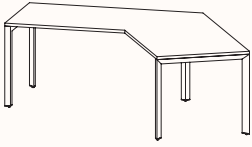

Width Range: 1200 - 2700mm

Length Range: 1200 - 2700mm

Depth Range: 600 - 900mm

Height Range: 720mm (Fixed Height)

610 - 788mm (Tech Adjust)

Run of 2 1x Powerblade Shared Leg

Run of 3 2x Powerblade Shared Leg

Run of 4 1x Powerblade Shared Leg

Run of 4 2x Powerblade Shared Leg

Run of 5 2x Powerblade Shared Leg

Run of 6 1x Powerblade Shared Leg

Run of 6 2x Powerblade Shared Leg

180 Degree

Pod of 2

**Pod of 4
With Shared Leg Powerblade**

**Pod of 6
With Shared Leg Powerblade**

**Pod of 8
With Shared Leg Powerblade**

**Pod of 10
With Shared Leg Powerblade**

**Pod of 12
With Shared Leg Powerblade**

120 Degree

120 Degree

Width Range: 1200 - 1800mm
Length Range: 1200 - 1800mm
Depth Range: 600 - 900mm
Height Range: 720mm (Fixed Height)
610 - 788mm (Tech Adjust)

120 Degree U-Shape

Pod of 3

Pod of 6

Pod of 9

90 Degree

3 End Left Hand

Width Range: 1200 - 2700mm

Length Range: 1200 - 2700mm