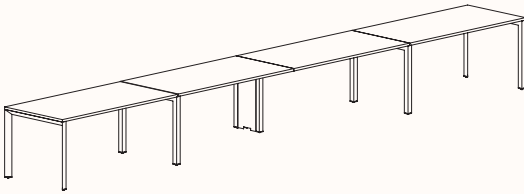

The light weight construction allows us to provide an extraordinary combination of variations, enough to suit any application.

Options:

- [180°](#), [120°](#), [90°](#) configurations
- Fixed Height & Tech Adjust
- Sharknose edge
- Precinct, CTRL, S30 and S50 Screens
- CTRL Rail compatibility: Single Sided Rail, Double Sided Rail (1-way & 2-way brackets), Ctrl Screen Rail Elevated & Worktop Mounted
- Floorsight pucks and sensors
- Castors available in 180 Degree single desk only.

Width Range: 1200 - 2700mm

Length Range: 1200 - 2700mm

Depth Range: 600 - 900mm

Height Range: 720mm (Fixed Height)

610 - 788mm (Tech Adjust)

Run of 2 1x Powerblade Shared Leg

Run of 3 2x Powerblade Shared Leg

Run of 4 1x Powerblade Shared Leg

Run of 4 2x Powerblade Shared Leg

Run of 5 2x Powerblade Shared Leg

Run of 6 1x Powerblade Shared Leg

Run of 6 2x Powerblade Shared Leg

180 Degree

Pod of 2

**Pod of 4
With Shared Leg Powerblade**

**Pod of 6
With Shared Leg Powerblade**

**Pod of 8
With Shared Leg Powerblade**

**Pod of 10
With Shared Leg Powerblade**

**Pod of 12
With Shared Leg Powerblade**

120 Degree

120 Degree

Width Range: 1200 - 1800mm
Length Range: 1200 - 1800mm
Depth Range: 600 - 900mm
Height Range: 720mm (Fixed Height)
610 - 788mm (Tech Adjust)