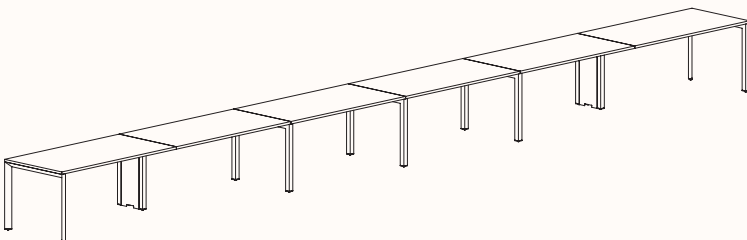

Width Range: 1200 - 2700mm

Length Range: 1200 - 2700mm

Depth Range: 600 - 900mm

Height Range: 720mm (Fixed Height)

610 - 788mm (Tech Adjust)

Run of 2 1x Powerblade Shared Leg

Run of 3 2x Powerblade Shared Leg

Run of 4 1x Powerblade Shared Leg

Run of 4 2x Powerblade Shared Leg

Run of 5 2x Powerblade Shared Leg

Run of 6 1x Powerblade Shared Leg

Run of 6 2x Powerblade Shared Leg

180 Degree

Pod of 2

**Pod of 4
With Shared Leg Powerblade**

**Pod of 6
With Shared Leg Powerblade**

**Pod of 8
With Shared Leg Powerblade**

**Pod of 10
With Shared Leg Powerblade**

**Pod of 12
With Shared Leg Powerblade**

120 Degree

120 Degree

Width Range: 1200 - 1800mm
Length Range: 1200 - 1800mm
Depth Range: 600 - 900mm
Height Range: 720mm (Fixed Height)
610 - 788mm (Tech Adjust)

120 Degree U-Shape

Pod of 3

Pod of 6

Pod of 9

90 Degree

3 End Left Hand

Width Range: 1200 - 2700mm

Length Range: 1200 - 2700mm