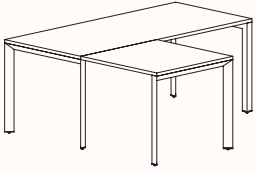

Width Range: 1200 - 2700mm

Length Range: 1200 - 2700mm

Depth Range: 600 - 900mm

Height Range: 720mm (Fixed Height)

610 - 788mm (Tech Adjust)

Run of 2 1x Powerblade Shared Leg

Run of 3 2x Powerblade Shared Leg

**Pod of 6
With Shared Leg Powerblade**

**Pod of 8
With Shared Leg Powerblade**

**Pod of 10
With Shared Leg Powerblade**

**Pod of 12
With Shared Leg Powerblade**

120 Degree

120 Degree

Width Range: 1200 - 1800mm
Length Range: 1200 - 1800mm
Depth Range: 600 - 900mm
Height Range: 720mm (Fixed Height)
610 - 788mm (Tech Adjust)

120 Degree U-Shape

Pod of 3

Pod of 6

Pod of 9

90 Degree

3 End Left Hand

Width Range: 1200 - 2700mm

Length Range: 1200 - 2700mm

Depth Range: 600 - 900mm

Height Range: 720mm (Fixed Height)

610 - 788mm (Tech Adjust)

3 End Right Hand

Pod of Two

3 End Left Hand & 3 End Right Hand

Pod of Four

2x 3 End Left Hand & 2x 3 End Right Hand