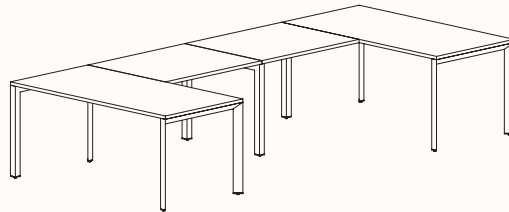

**Pod of 6
With Shared Leg Powerblade**

**Pod of 8
With Shared Leg Powerblade**

**Pod of 10
With Shared Leg Powerblade**

**Pod of 12
With Shared Leg Powerblade**

120 Degree

120 Degree

Width Range: 1200 - 1800mm
Length Range: 1200 - 1800mm
Depth Range: 600 - 900mm
Height Range: 720mm (Fixed Height)
610 - 788mm (Tech Adjust)

Depth Range: 600 - 900mm

Height Range: 720mm (Fixed Height)

610 - 788mm (Tech Adjust)

3 End Right Hand

Pod of Two

3 End Left Hand & 3 End Right Hand

Pod of Four

2x 3 End Left Hand & 2x 3 End Right Hand