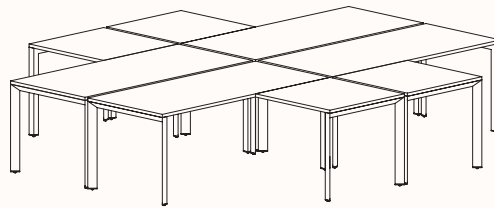

**Pod of 6
With Shared Leg Powerblade**

**Pod of 8
With Shared Leg Powerblade**

**Pod of 10
With Shared Leg Powerblade**

**Pod of 12
With Shared Leg Powerblade**

120 Degree

120 Degree

Width Range: 1200 - 1800mm
Length Range: 1200 - 1800mm
Depth Range: 600 - 900mm
Height Range: 720mm (Fixed Height)
610 - 788mm (Tech Adjust)

120 Degree U-Shape

Pod of 3

Pod of 6

Pod of 9

90 Degree

3 End Left Hand

Width Range: 1200 - 2700mm

Length Range: 1200 - 2700mm

Depth Range: 600 - 900mm

Height Range: 720mm (Fixed Height)

610 - 788mm (Tech Adjust)

3 End Right Hand

Pod of Two

3 End Left Hand & 3 End Right Hand

Pod of Four

2x 3 End Left Hand & 2x 3 End Right Hand