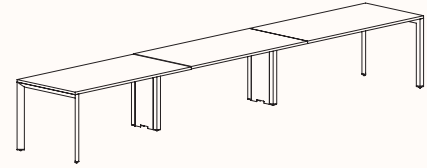

The light weight construction allows us to provide an extraordinary combination of variations, enough to suit any application.

Options:

- [180°](#), [120°](#), [90°](#) configurations
- Fixed Height & Tech Adjust
- Sharknose edge
- Precinct, CTRL, S30 and S50 Screens
- CTRL Rail compatibility: Single Sided Rail, Double Sided Rail (1-way & 2-way brackets), Ctrl Screen Rail Elevated & Worktop Mounted
- Floorsight pucks and sensors
- Castors available in 180 Degree single desk only.

Width Range: 1200 - 2700mm

Length Range: 1200 - 2700mm

Depth Range: 600 - 900mm

Height Range: 720mm (Fixed Height)

610 - 788mm (Tech Adjust)

Run of 2 1x Powerblade Shared Leg

Run of 3 2x Powerblade Shared Leg

Run of 4 1x Powerblade Shared Leg

Run of 4 2x Powerblade Shared Leg

Run of 5 2x Powerblade Shared Leg

Run of 6 1x Powerblade Shared Leg

Run of 6 2x Powerblade Shared Leg

180 Degree

Pod of 2

**Pod of 4
With Shared Leg Powerblade**

**Pod of 6
With Shared Leg Powerblade**

**Pod of 8
With Shared Leg Powerblade**

**Pod of 10
With Shared Leg Powerblade**

**Pod of 12
With Shared Leg Powerblade**

120 Degree

120 Degree

Width Range: 1200 - 1800mm
Length Range: 1200 - 1800mm
Depth Range: 600 - 900mm
Height Range: 720mm (Fixed Height)
610 - 788mm (Tech Adjust)