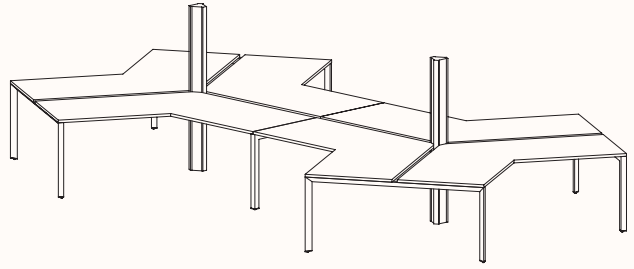

Pod of 6 with Hex Post