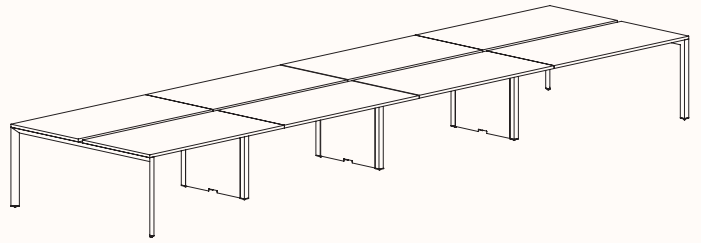

Width Range: 1200 - 2700mm

Length Range: 1200 - 2700mm

Depth Range: 600 - 900mm

Height Range: 720mm (Fixed Height)

610 - 788mm (Tech Adjust)

Run of 2 1x Powerblade Shared Leg

Run of 3 2x Powerblade Shared Leg

Run of 4 1x Powerblade Shared Leg

Run of 4 2x Powerblade Shared Leg

Run of 5 2x Powerblade Shared Leg

Run of 6 1x Powerblade Shared Leg

Run of 6 2x Powerblade Shared Leg

180 Degree

Pod of 2

**Pod of 4
With Shared Leg Powerblade**

**Pod of 6
With Shared Leg Powerblade**

**Pod of 8
With Shared Leg Powerblade**

**Pod of 10
With Shared Leg Powerblade**

**Pod of 12
With Shared Leg Powerblade**

120 Degree

120 Degree

Width Range: 1200 - 1800mm
Length Range: 1200 - 1800mm
Depth Range: 600 - 900mm
Height Range: 720mm (Fixed Height)
610 - 788mm (Tech Adjust)