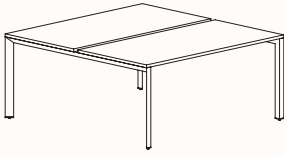

zenithinteriors.com

SILHOUETTE Workstation

Zenith

Features:

Silhouette provides flexibility and contemporary design elements offering elegance and simplicity as a workstation.

Bench tops take on a floating appearance, the triangular profile gives a purposeful stance, while the slim silhouetted under frame provides an airy atmosphere so forget that below work surface clutter too, we believe floor space is for the user.

Width Range: 1200 - 2700mm

Length Range: 1200 - 2700mm

Depth Range: 600 - 900mm

Height Range: 720mm (Fixed Height)

610 - 788mm (Tech Adjust)

Run of 2 1x Powerblade Shared Leg

Run of 3 2x Powerblade Shared Leg

Run of 4 1x Powerblade Shared Leg

Run of 4 2x Powerblade Shared Leg

Run of 5 2x Powerblade Shared Leg

Run of 6 1x Powerblade Shared Leg

Run of 6 2x Powerblade Shared Leg

180 Degree

Pod of 2

**Pod of 4
With Shared Leg Powerblade**

**Pod of 6
With Shared Leg Powerblade**

**Pod of 8
With Shared Leg Powerblade**

**Pod of 10
With Shared Leg Powerblade**

**Pod of 12
With Shared Leg Powerblade**

120 Degree

120 Degree

Width Range: 1200 - 1800mm
Length Range: 1200 - 1800mm
Depth Range: 600 - 900mm
Height Range: 720mm (Fixed Height)
610 - 788mm (Tech Adjust)