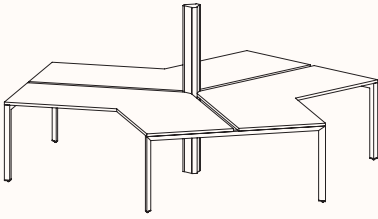

120 Degree Hex Post

Pod of 3 with Hex Post