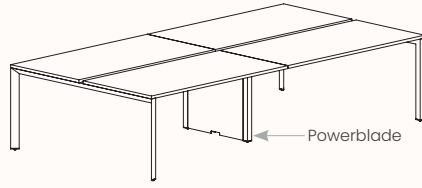

The light weight construction allows us to provide an extraordinary combination of variations, enough to suit any application.

Options:

- [180°](#), [120°](#), [90°](#) configurations
- Fixed Height & Tech Adjust
- Sharknose edge
- Precinct, CTRL, S30 and S50 Screens
- CTRL Rail compatibility: Single Sided Rail, Double Sided Rail (1-way & 2-way brackets), Ctrl Screen Rail Elevated & Worktop Mounted
- Floorsight pucks and sensors
- Castors available in 180 Degree single desk only.

Width Range: 1200 - 2700mm

Length Range: 1200 - 2700mm

Depth Range: 600 - 900mm

Height Range: 720mm (Fixed Height)

610 - 788mm (Tech Adjust)

Run of 2 1x Powerblade Shared Leg

Run of 3 2x Powerblade Shared Leg

Run of 4 1x Powerblade Shared Leg

Run of 4 2x Powerblade Shared Leg

Run of 5 2x Powerblade Shared Leg

Run of 6 1x Powerblade Shared Leg

Run of 6 2x Powerblade Shared Leg

180 Degree

Pod of 2

**Pod of 4
With Shared Leg Powerblade**

**Pod of 6
With Shared Leg Powerblade**

**Pod of 8
With Shared Leg Powerblade**

**Pod of 10
With Shared Leg Powerblade**

**Pod of 12
With Shared Leg Powerblade**

120 Degree

120 Degree

Width Range: 1200 - 1800mm
Length Range: 1200 - 1800mm
Depth Range: 600 - 900mm
Height Range: 720mm (Fixed Height)
610 - 788mm (Tech Adjust)