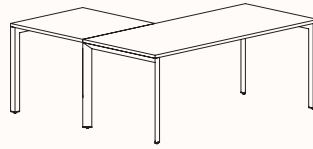

**Pod of 6
With Shared Leg Powerblade**

**Pod of 8
With Shared Leg Powerblade**

**Pod of 10
With Shared Leg Powerblade**

**Pod of 12
With Shared Leg Powerblade**

120 Degree

120 Degree

Width Range: 1200 - 1800mm
Length Range: 1200 - 1800mm
Depth Range: 600 - 900mm
Height Range: 720mm (Fixed Height)
610 - 788mm (Tech Adjust)

120 Degree U-Shape

Pod of 3

Pod of 6

Pod of 9

90 Degree

3 End Left Hand

Width Range: 1200 - 2700mm

Length Range: 1200 - 2700mm

Depth Range: 600 - 900mm

Height Range: 720mm (Fixed Height)

610 - 788mm (Tech Adjust)

3 End Right Hand

Pod of Two

3 End Left Hand & 3 End Right Hand

Pod of Four

2x 3 End Left Hand & 2x 3 End Right Hand