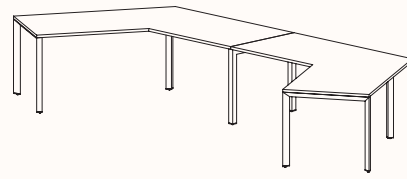

Width Range: 1200 - 2700mm

Length Range: 1200 - 2700mm

Depth Range: 600 - 900mm

Height Range: 720mm (Fixed Height)

610 - 788mm (Tech Adjust)

Run of 2 1x Powerblade Shared Leg

Run of 3 2x Powerblade Shared Leg

Run of 4 1x Powerblade Shared Leg

Run of 4 2x Powerblade Shared Leg

Run of 5 2x Powerblade Shared Leg

Run of 6 1x Powerblade Shared Leg

Run of 6 2x Powerblade Shared Leg

180 Degree

Pod of 2

**Pod of 4
With Shared Leg Powerblade**

**Pod of 6
With Shared Leg Powerblade**

**Pod of 8
With Shared Leg Powerblade**

**Pod of 10
With Shared Leg Powerblade**

**Pod of 12
With Shared Leg Powerblade**

120 Degree

120 Degree

Width Range: 1200 - 1800mm
Length Range: 1200 - 1800mm
Depth Range: 600 - 900mm
Height Range: 720mm (Fixed Height)
610 - 788mm (Tech Adjust)

120 Degree U-Shape

Pod of 3

Pod of 6

Pod of 9

90 Degree

3 End Left Hand

Width Range: 1200 - 2700mm

Length Range: 1200 - 2700mm