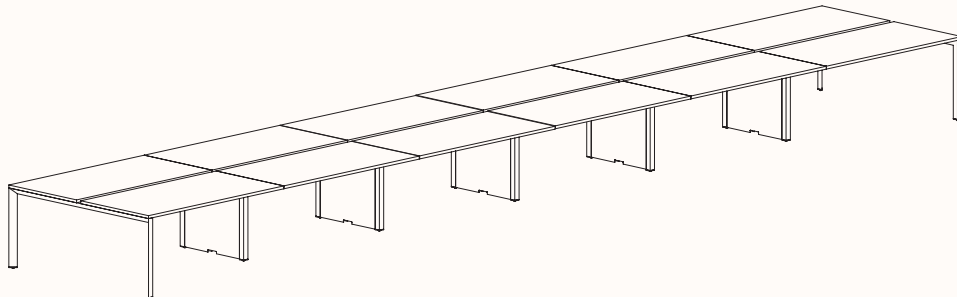

Width Range: 1200 - 2700mm

Length Range: 1200 - 2700mm

Depth Range: 600 - 900mm

Height Range: 720mm (Fixed Height)

610 - 788mm (Tech Adjust)

Run of 2 1x Powerblade Shared Leg

Run of 3 2x Powerblade Shared Leg

Run of 4 1x Powerblade Shared Leg

Run of 4 2x Powerblade Shared Leg

Run of 5 2x Powerblade Shared Leg

Run of 6 1x Powerblade Shared Leg

Run of 6 2x Powerblade Shared Leg

180 Degree

Pod of 2

**Pod of 4
With Shared Leg Powerblade**

**Pod of 6
With Shared Leg Powerblade**

**Pod of 8
With Shared Leg Powerblade**

**Pod of 10
With Shared Leg Powerblade**

**Pod of 12
With Shared Leg Powerblade**

120 Degree

120 Degree

Width Range: 1200 - 1800mm
Length Range: 1200 - 1800mm
Depth Range: 600 - 900mm
Height Range: 720mm (Fixed Height)
610 - 788mm (Tech Adjust)

120 Degree U-Shape

Pod of 3

Pod of 6

Pod of 9

90 Degree

3 End Left Hand

Width Range: 1200 - 2700mm

Length Range: 1200 - 2700mm