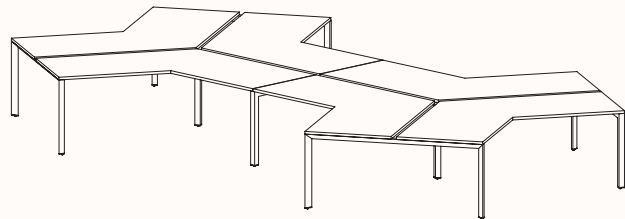

zenithinteriors.com

SILHOUETTE Workstation

Zenith

Features:

Silhouette provides flexibility and contemporary design elements offering elegance and simplicity as a workstation.

Bench tops take on a floating appearance, the triangular profile gives a purposeful stance, while the slim silhouetted under frame provides an airy atmosphere so forget that below work surface clutter too, we believe floor space is for the user.

Run of 4 1x Powerblade Shared Leg

Run of 4 2x Powerblade Shared Leg

Run of 5 2x Powerblade Shared Leg

Run of 6 1x Powerblade Shared Leg

Run of 6 2x Powerblade Shared Leg

180 Degree

Pod of 2

**Pod of 4
With Shared Leg Powerblade**

**Pod of 6
With Shared Leg Powerblade**

**Pod of 8
With Shared Leg Powerblade**

**Pod of 10
With Shared Leg Powerblade**

**Pod of 12
With Shared Leg Powerblade**

120 Degree

120 Degree

Width Range: 1200 - 1800mm
Length Range: 1200 - 1800mm
Depth Range: 600 - 900mm
Height Range: 720mm (Fixed Height)
610 - 788mm (Tech Adjust)

120 Degree U-Shape

Pod of 3

Pod of 6

Pod of 9

90 Degree

3 End Left Hand

Width Range: 1200 - 2700mm

Length Range: 1200 - 2700mm