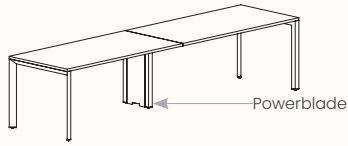

The light weight construction allows us to provide an extraordinary combination of variations, enough to suit any application.

Options:

- [180°](#), [120°](#), [90°](#) configurations
- Fixed Height & Tech Adjust
- Sharknose edge
- Precinct, CTRL, S30 and S50 Screens
- CTRL Rail compatibility: Single Sided Rail, Double Sided Rail (1-way & 2-way brackets), Ctrl Screen Rail Elevated & Worktop Mounted
- Floorsight pucks and sensors
- Castors available in 180 Degree single desk only.

Powder Coat Leg & Frame

Black

Warm
Grey

Cool
Grey

Warm
White

Cool
White

180 Degree

180 Degree Single

Width Range: 1200 - 2700mm

Length Range: 1200 - 2700mm

Depth Range: 600 - 900mm

Height Range: 720mm (Fixed Height)

610 - 788mm (Tech Adjust)

Run of 2 1x Powerblade Shared Leg

Run of 3 2x Powerblade Shared Leg

**Pod of 6
With Shared Leg Powerblade**

**Pod of 8
With Shared Leg Powerblade**

**Pod of 10
With Shared Leg Powerblade**

**Pod of 12
With Shared Leg Powerblade**

120 Degree

120 Degree

Width Range: 1200 - 1800mm
Length Range: 1200 - 1800mm
Depth Range: 600 - 900mm
Height Range: 720mm (Fixed Height)
610 - 788mm (Tech Adjust)