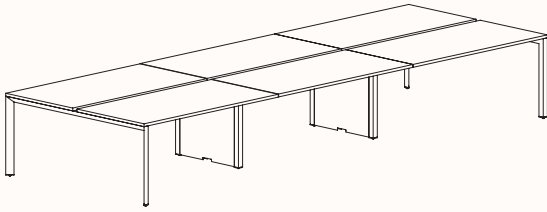

Width Range: 1200 - 2700mm

Length Range: 1200 - 2700mm

Depth Range: 600 - 900mm

Height Range: 720mm (Fixed Height)

610 - 788mm (Tech Adjust)

Run of 2 1x Powerblade Shared Leg

Run of 3 2x Powerblade Shared Leg

Run of 4 1x Powerblade Shared Leg

Run of 4 2x Powerblade Shared Leg

Run of 5 2x Powerblade Shared Leg

Run of 6 1x Powerblade Shared Leg

Run of 6 2x Powerblade Shared Leg

180 Degree

Pod of 2

**Pod of 4
With Shared Leg Powerblade**

**Pod of 6
With Shared Leg Powerblade**

**Pod of 8
With Shared Leg Powerblade**

**Pod of 10
With Shared Leg Powerblade**

**Pod of 12
With Shared Leg Powerblade**

120 Degree

120 Degree

Width Range: 1200 - 1800mm
Length Range: 1200 - 1800mm
Depth Range: 600 - 900mm
Height Range: 720mm (Fixed Height)
610 - 788mm (Tech Adjust)

120 Degree U-Shape

Pod of 3

Pod of 6

Pod of 9

90 Degree

3 End Left Hand

Width Range: 1200 - 2700mm

Length Range: 1200 - 2700mm