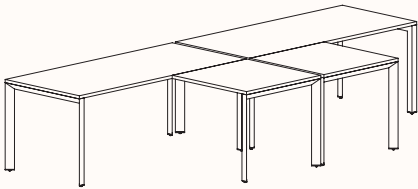

**Pod of 6
With Shared Leg Powerblade**

**Pod of 8
With Shared Leg Powerblade**

**Pod of 10
With Shared Leg Powerblade**

**Pod of 12
With Shared Leg Powerblade**

120 Degree

120 Degree

Width Range: 1200 - 1800mm
Length Range: 1200 - 1800mm
Depth Range: 600 - 900mm
Height Range: 720mm (Fixed Height)
610 - 788mm (Tech Adjust)

120 Degree U-Shape

Pod of 3

Pod of 6

Pod of 9

90 Degree

3 End Left Hand

Width Range: 1200 - 2700mm

Length Range: 1200 - 2700mm

Depth Range: 600 - 900mm

Height Range: 720mm (Fixed Height)

610 - 788mm (Tech Adjust)

3 End Right Hand

Pod of Two

3 End Left Hand & 3 End Right Hand

Pod of Four

2x 3 End Left Hand & 2x 3 End Right Hand