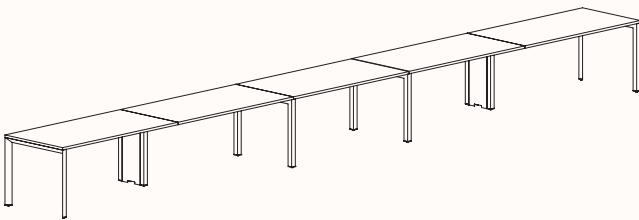

The light weight construction allows us to provide an extraordinary combination of variations, enough to suit any application.

Options:

- [180°](#), [120°](#), [90°](#) configurations
- Fixed Height & Tech Adjust
- Sharknose edge
- Precinct, CTRL, S30 and S50 Screens
- CTRL Rail compatibility: Single Sided Rail, Double Sided Rail (1-way & 2-way brackets), Ctrl Screen Rail Elevated & Worktop Mounted
- Floorsight pucks and sensors
- Castors available in 180 Degree single desk only.

Width Range: 1200 - 2700mm

Length Range: 1200 - 2700mm

Depth Range: 600 - 900mm

Height Range: 720mm (Fixed Height)

610 - 788mm (Tech Adjust)

Run of 2 1x Powerblade Shared Leg

Run of 3 2x Powerblade Shared Leg

Run of 4 1x Powerblade Shared Leg

Run of 4 2x Powerblade Shared Leg

Run of 5 2x Powerblade Shared Leg

Run of 6 1x Powerblade Shared Leg

Run of 6 2x Powerblade Shared Leg

180 Degree

Pod of 2

**Pod of 4
With Shared Leg Powerblade**

**Pod of 6
With Shared Leg Powerblade**

**Pod of 8
With Shared Leg Powerblade**

**Pod of 10
With Shared Leg Powerblade**

**Pod of 12
With Shared Leg Powerblade**

120 Degree

120 Degree

Width Range: 1200 - 1800mm
Length Range: 1200 - 1800mm
Depth Range: 600 - 900mm
Height Range: 720mm (Fixed Height)
610 - 788mm (Tech Adjust)