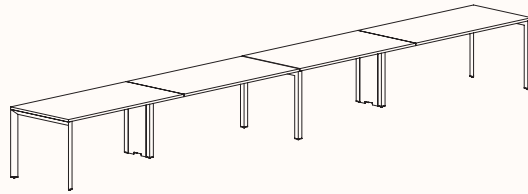

The light weight construction allows us to provide an extraordinary combination of variations, enough to suit any application.

Options:

- [180°](#), [120°](#), [90°](#) configurations
- Fixed Height & Tech Adjust
- Sharknose edge
- Precinct, CTRL, S30 and S50 Screens
- CTRL Rail compatibility: Single Sided Rail, Double Sided Rail (1-way & 2-way brackets), Ctrl Screen Rail Elevated & Worktop Mounted
- Floorsight pucks and sensors
- Castors available in 180 Degree single desk only.

Width Range: 1200 - 2700mm

Length Range: 1200 - 2700mm

Depth Range: 600 - 900mm

Height Range: 720mm (Fixed Height)

610 - 788mm (Tech Adjust)

Run of 2 1x Powerblade Shared Leg

Run of 3 2x Powerblade Shared Leg

Run of 4 1x Powerblade Shared Leg

Run of 4 2x Powerblade Shared Leg

Run of 5 2x Powerblade Shared Leg

Run of 6 1x Powerblade Shared Leg

Run of 6 2x Powerblade Shared Leg

180 Degree

Pod of 2

**Pod of 4
With Shared Leg Powerblade**

**Pod of 6
With Shared Leg Powerblade**

**Pod of 8
With Shared Leg Powerblade**

**Pod of 10
With Shared Leg Powerblade**

**Pod of 12
With Shared Leg Powerblade**

120 Degree

120 Degree

Width Range: 1200 - 1800mm
Length Range: 1200 - 1800mm
Depth Range: 600 - 900mm
Height Range: 720mm (Fixed Height)
610 - 788mm (Tech Adjust)