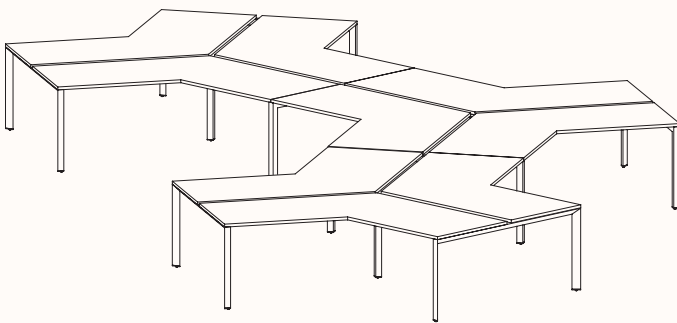

zenithinteriors.com

SILHOUETTE Workstation

Zenith

Features:

Silhouette provides flexibility and contemporary design elements offering elegance and simplicity as a workstation.

Bench tops take on a floating appearance, the triangular profile gives a purposeful stance, while the slim silhouetted under frame provides an airy atmosphere so forget that below work surface clutter too, we believe floor space is for the user.

Run of 4 1x Powerblade Shared Leg

Run of 4 2x Powerblade Shared Leg

Run of 5 2x Powerblade Shared Leg

Run of 6 1x Powerblade Shared Leg

Run of 6 2x Powerblade Shared Leg

180 Degree

Pod of 2

**Pod of 4
With Shared Leg Powerblade**

**Pod of 6
With Shared Leg Powerblade**

**Pod of 8
With Shared Leg Powerblade**

**Pod of 10
With Shared Leg Powerblade**

**Pod of 12
With Shared Leg Powerblade**

120 Degree

120 Degree

Width Range: 1200 - 1800mm
Length Range: 1200 - 1800mm
Depth Range: 600 - 900mm
Height Range: 720mm (Fixed Height)
610 - 788mm (Tech Adjust)

120 Degree U-Shape

Pod of 3

Pod of 6

Pod of 9

90 Degree

3 End Left Hand

Width Range: 1200 - 2700mm

Length Range: 1200 - 2700mm