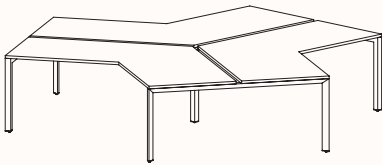

Width Range: 1200 - 2700mm

Length Range: 1200 - 2700mm

Depth Range: 600 - 900mm

Height Range: 720mm (Fixed Height)

610 - 788mm (Tech Adjust)

Run of 2 1x Powerblade Shared Leg

Run of 3 2x Powerblade Shared Leg

Run of 4 1x Powerblade Shared Leg

Run of 4 2x Powerblade Shared Leg

Run of 5 2x Powerblade Shared Leg

Run of 6 1x Powerblade Shared Leg

Run of 6 2x Powerblade Shared Leg

180 Degree

Pod of 2

**Pod of 4
With Shared Leg Powerblade**

**Pod of 6
With Shared Leg Powerblade**

**Pod of 8
With Shared Leg Powerblade**

**Pod of 10
With Shared Leg Powerblade**

**Pod of 12
With Shared Leg Powerblade**

120 Degree

120 Degree

Width Range: 1200 - 1800mm
Length Range: 1200 - 1800mm
Depth Range: 600 - 900mm
Height Range: 720mm (Fixed Height)
610 - 788mm (Tech Adjust)

120 Degree U-Shape

Pod of 3

Pod of 6

Pod of 9

90 Degree

3 End Left Hand

Width Range: 1200 - 2700mm

Length Range: 1200 - 2700mm