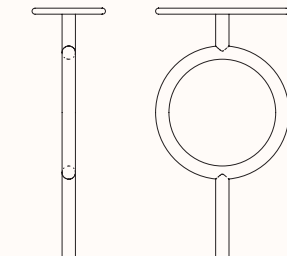

Refer to Sancal oak stain [link](#)

Tube steel base lacquered with felt bottom

Refer to Sancal lacquer [link](#)

Dimensions:

Stool

353.46.G

OW 410mm

OD 370mm

OH 670mm

Stool

353.46.H

OW 410mm

OD 370mm

OH 770mm