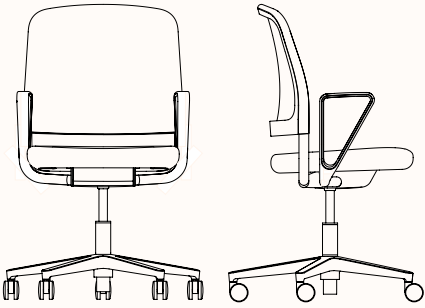

Slate

Dimensions

Denn Chair without Arms

OW	26.89 inch	SW	19.80 inch
OD	14.72-16.92 inch	SD	14.72-16.92 inch
OH	35.83-41.10 inch	SH	15.20-20.48 inch

Denn Chair with 4D Arm

OW	26.89 inch	SW	19.80 inch
OD	14.72-16.92 inch	SD	14.72-16.92 inch
OH	35.83-41.10 inch	SH	15.20-20.48 inch
	Width between Arms		19.53 inch
	Height Above Seat (Arms)		17.88-11.81 inch

Denn Chair with Loop Arm

OW	26.89 inch	SW	19.80 inch
OD	14.72-16.92 inch	SD	14.72-16.92 inch
OH	35.83-41.10 inch	SH	15.20-20.48 inch
	Width between Arms		19.53 inch
	Height Above Seat (Arms)		17.88 inch