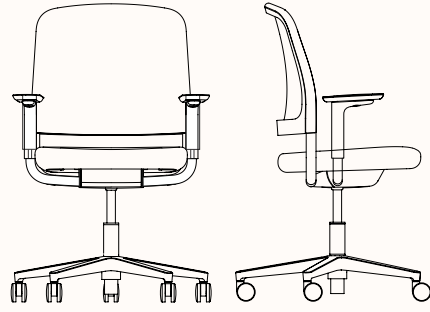

Slate

Dimensions

Denn Chair without Arms

OW	26.89 inch	SW	19.80 inch
OD	14.72-16.92 inch	SD	14.72-16.92 inch
OH	35.83-41.10 inch	SH	15.20-20.48 inch

Denn Chair with 4D Arm

OW	26.89 inch	SW	19.80 inch
OD	14.72-16.92 inch	SD	14.72-16.92 inch
OH	35.83-41.10 inch	SH	15.20-20.48 inch
	Width between Arms		19.53 inch
	Height Above Seat (Arms)		17.88-11.81 inch

Denn Chair with Loop Arm

OW	26.89 inch	SW	19.80 inch
OD	14.72-16.92 inch	SD	14.72-16.92 inch
OH	35.83-41.10 inch	SH	15.20-20.48 inch
	Width between Arms		19.53 inch
	Height Above Seat (Arms)		17.88 inch