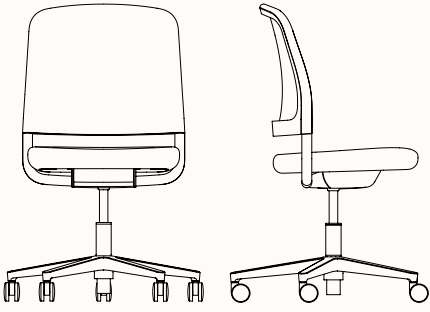

Slate

Dimensions

Denn Chair without Arms

OW	26.89 inch	SW	19.80 inch
OD	14.72-16.92 inch	SD	14.72-16.92 inch
OH	35.83-41.10 inch	SH	15.20-20.48 inch

Denn Chair with 4D Arm

OW	26.89 inch	SW	19.80 inch
OD	14.72-16.92 inch	SD	14.72-16.92 inch
OH	35.83-41.10 inch	SH	15.20-20.48 inch
	Width between Arms		19.53 inch
	Height Above Seat (Arms)		17.88-11.81 inch

Denn Chair with Loop Arm

OW	26.89 inch	SW	19.80 inch
OD	14.72-16.92 inch	SD	14.72-16.92 inch
OH	35.83-41.10 inch	SH	15.20-20.48 inch
	Width between Arms		19.53 inch
	Height Above Seat (Arms)		17.88 inch