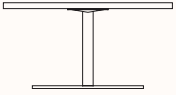

Metal:

Micro-Blasted
Stainless Steel

Dimensions

Square Table Tops

S: 600 x 600mm

M: 700 x 700mm

L: 800 x 800mm

Round Table Tops

S: DIA 600mm

M: DIA 700mm

L: DIA 800mm

Outdoor Coffee Table

H40

OH 400mm

To suit S, M or L round or square top

Outdoor Table

H72

OH 720mm

To suit S, M or L round or square top

Outdoor High Table

H110

OH 1100mm

To suit S, M or L round or square top