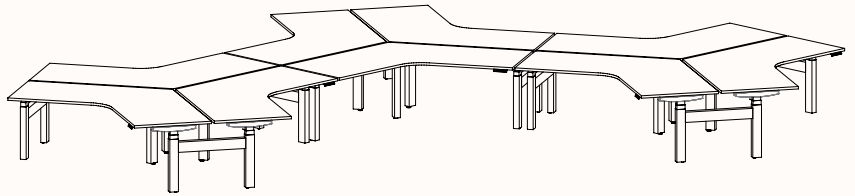

Height Ranges

Fixed Height: 720mm

Tech Adjust: 610-900mm

Winder Adjust: 610-900mm (Sit-Sit)

700-1050mm (Sit-Stand Single Desks)

700-1100mm (Sit-Stand Pods)

120 Degree

120 Degree Single

Width Range: 1200 - 2100mm
1200 - 1700mm (Electric Adjust)
Length Range: 1200 - 2100mm
1200 - 1700mm (Electric Adjust)
Depth Range: 600 - 900mm

Pod of 2

Pod of 3

Pod of 6*

Pod of 9*

Height Ranges

Fixed Height: 720mm
Tech Adjust: 610-900mm
Winder Adjust: 610-900mm (Sit-Sit)
700-1050mm (Sit-Stand Single Desks)
700-1100mm (Sit-Stand Pods)
Electric Adjust:* 620-1230mm