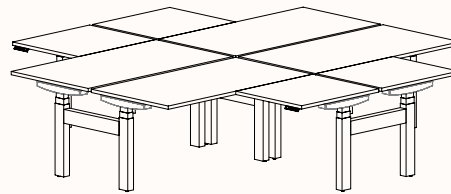

Width Range: 1200 - 2100mm
1200 - 1700mm (Electric Adjust)
Length Range: 1200 - 2100mm
1200 - 1700mm (Electric Adjust)
Depth Range: 600 - 900mm

Pod of 2

Pod of 3

Pod of 6*

Pod of 9*

Height Ranges

Fixed Height: 720mm
Tech Adjust: 610-900mm
Winder Adjust: 610-900mm (Sit-Sit)
700-1050mm (Sit-Stand Single Desks)
700-1100mm (Sit-Stand Pods)
Electric Adjust:* 620-1230mm

Note: *Not available in 120 Pod of 6 & 9.

90 Degree

3 End Left Hand

Width Range: 1200 - 2700mm

Length Range: 1200 - 2400mm

Depth Range: 600 - 900mm

3 End Right Hand

Pod of Two

3 End Left Hand & 3 End Right Hand

Pod of Four

2x 3 End Left Hand & 2x 3 End Right Hand

Height Ranges

Fixed Height: 720mm

Tech Adjust: 610-900mm

Winder Adjust: 610-900mm (Sit-Sit)

700-1050mm (Sit-Stand Single Desks)