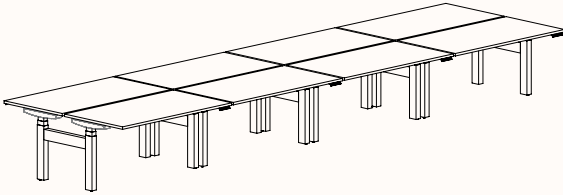

Note: * Available in 180 Degree Single Desk only

180 Degree

Pod of 2

Pod of 4

Run of 6

Pod of 8

Pod of 10

Run of 12

Height Ranges

Fixed Height: 720mm

Tech Adjust: 610-900mm

Winder Adjust: 610-900mm (Sit-Sit)

700-1050mm (Sit-Stand Single Desks)

700-1100mm (Sit-Stand Pods)

120 Degree

120 Degree Single

Width Range: 1200 - 2100mm
1200 - 1700mm (Electric Adjust)
Length Range: 1200 - 2100mm
1200 - 1700mm (Electric Adjust)
Depth Range: 600 - 900mm

Pod of 2

Pod of 3

Pod of 6*

Pod of 9*

Height Ranges

Fixed Height: 720mm
Tech Adjust: 610-900mm
Winder Adjust: 610-900mm (Sit-Sit)
700-1050mm (Sit-Stand Single Desks)
700-1100mm (Sit-Stand Pods)
Electric Adjust:* 620-1230mm