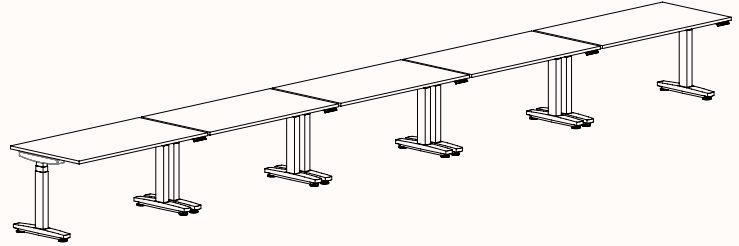

zenithinteriors.com

RUMBA Workstation

Zenith

Features:

The robust Rumba Workstation is simple design language in a bold form. Showcasing exceptional stability and strength without compromising on visual clarity, the workstation's mechanisms are hidden from view so as not to disturb the clean lines and resolution. The solidity of the table legs gives the workstation a firmly grounded and purposeful stance. In a moment that demands the versatility of our workplaces, Rumba is a high achiever. With a high focus on enhancing the end users feelings of wellbeing, this system is available in fixed height, technician, winder and electric adjustment.

Note:
Fine Texture is not suitable on Rumba Electric Adjust workstation

180 Degree

180 Degree Single

Length Range: 900 - 2700mm

Depth Range: 600 - 900mm

Run of 2

Run of 3

Run of 4

Run of 5

Run of 6

Height Ranges

Fixed Height:	720mm
Tech Adjust:	610-900mm
Winder Adjust:	610-900mm (Sit-Sit) 700-1050mm (Sit-Stand Single Desks) 700-1100mm (Sit-Stand Pods)
Electric Adjust:*	620-1230mm
Electric Adjust (Veyhl):*	650-1310mm (180-Deg with Foot)

Width Range: 1200 - 2100mm
1200 - 1700mm (Electric Adjust)
Length Range: 1200 - 2100mm
1200 - 1700mm (Electric Adjust)
Depth Range: 600 - 900mm

Pod of 2

Pod of 3

Pod of 6*

Pod of 9*

Height Ranges

Fixed Height: 720mm
Tech Adjust: 610-900mm
Winder Adjust: 610-900mm (Sit-Sit)
700-1050mm (Sit-Stand Single Desks)
700-1100mm (Sit-Stand Pods)
Electric Adjust:* 620-1230mm