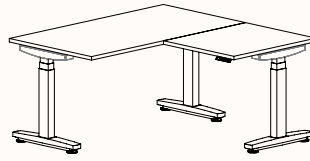

Width Range: 1200 - 2100mm
1200 - 1700mm (Electric Adjust)
Length Range: 1200 - 2100mm
1200 - 1700mm (Electric Adjust)
Depth Range: 600 - 900mm

Pod of 2

Pod of 3

Pod of 6*

Pod of 9*

Height Ranges

Fixed Height: 720mm
Tech Adjust: 610-900mm
Winder Adjust: 610-900mm (Sit-Sit)
700-1050mm (Sit-Stand Single Desks)
700-1100mm (Sit-Stand Pods)
Electric Adjust:* 620-1230mm

Note: *Not available in 120 Pod of 6 & 9.

90 Degree

3 End Left Hand

Width Range: 1200 - 2700mm

Length Range: 1200 - 2400mm

Depth Range: 600 - 900mm

3 End Right Hand

Pod of Two

3 End Left Hand & 3 End Right Hand

Pod of Four

2x 3 End Left Hand & 2x 3 End Right Hand

Height Ranges

Fixed Height: 720mm

Tech Adjust: 610-900mm

Winder Adjust: 610-900mm (Sit-Sit)

700-1050mm (Sit-Stand Single Desks)