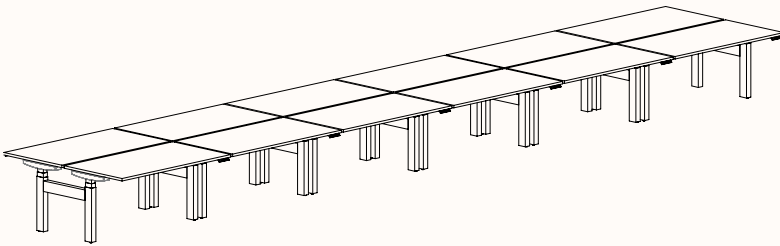

Note: * Available in 180 Degree Single Desk only

180 Degree

Pod of 2

Pod of 4

Run of 6

Pod of 8

Pod of 10

Run of 12

Height Ranges

Fixed Height: 720mm

Tech Adjust: 610-900mm

Winder Adjust: 610-900mm (Sit-Sit)

700-1050mm (Sit-Stand Single Desks)

700-1100mm (Sit-Stand Pods)

120 Degree

120 Degree Single

Width Range: 1200 - 2100mm
1200 - 1700mm (Electric Adjust)
Length Range: 1200 - 2100mm
1200 - 1700mm (Electric Adjust)
Depth Range: 600 - 900mm

Pod of 2

Pod of 3

Pod of 6*

Pod of 9*

Height Ranges

Fixed Height: 720mm
Tech Adjust: 610-900mm
Winder Adjust: 610-900mm (Sit-Sit)
700-1050mm (Sit-Stand Single Desks)
700-1100mm (Sit-Stand Pods)
Electric Adjust:* 620-1230mm