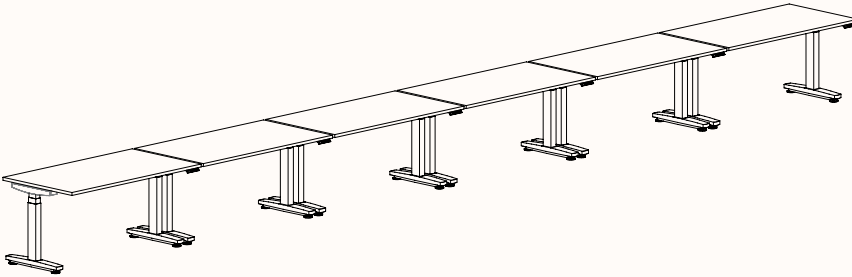

Note:
Fine Texture is not suitable on Rumba Electric Adjust workstation

180 Degree

180 Degree Single

Length Range: 900 - 2700mm

Depth Range: 600 - 900mm

Run of 2

Run of 3

Run of 4

Run of 5

Run of 6

Height Ranges

Fixed Height:	720mm
Tech Adjust:	610-900mm
Winder Adjust:	610-900mm (Sit-Sit) 700-1050mm (Sit-Stand Single Desks) 700-1100mm (Sit-Stand Pods)
Electric Adjust:*	620-1230mm
Electric Adjust (Veyhl):*	650-1310mm (180-Deg with Foot)

Width Range: 1200 - 2100mm
1200 - 1700mm (Electric Adjust)
Length Range: 1200 - 2100mm
1200 - 1700mm (Electric Adjust)
Depth Range: 600 - 900mm

Pod of 2

Pod of 3

Pod of 6*

Pod of 9*

Height Ranges

Fixed Height: 720mm
Tech Adjust: 610-900mm
Winder Adjust: 610-900mm (Sit-Sit)
700-1050mm (Sit-Stand Single Desks)
700-1100mm (Sit-Stand Pods)
Electric Adjust:* 620-1230mm