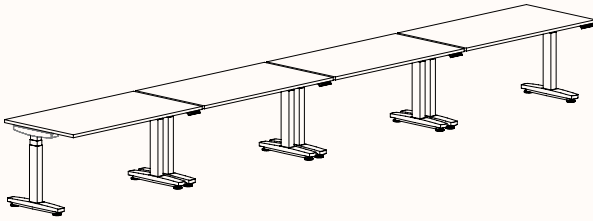

Note:
Fine Texture is not suitable on Rumba Electric Adjust workstation

180 Degree

180 Degree Single

Length Range: 900 - 2700mm

Depth Range: 600 - 900mm

Run of 2

Run of 3

Run of 4

Run of 5

Run of 6

Height Ranges

Fixed Height:	720mm
Tech Adjust:	610-900mm
Winder Adjust:	610-900mm (Sit-Sit) 700-1050mm (Sit-Stand Single Desks) 700-1100mm (Sit-Stand Pods)
Electric Adjust:*	620-1230mm
Electric Adjust (Veyhl):*	650-1310mm (180-Deg with Foot)

Width Range: 1200 - 2100mm
1200 - 1700mm (Electric Adjust)
Length Range: 1200 - 2100mm
1200 - 1700mm (Electric Adjust)
Depth Range: 600 - 900mm

Pod of 2

Pod of 3

Pod of 6*

Pod of 9*

Height Ranges

Fixed Height: 720mm
Tech Adjust: 610-900mm
Winder Adjust: 610-900mm (Sit-Sit)
700-1050mm (Sit-Stand Single Desks)
700-1100mm (Sit-Stand Pods)
Electric Adjust:* 620-1230mm