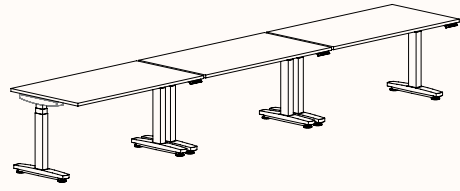

Note:
Fine Texture is not suitable on Rumba Electric Adjust workstation

180 Degree

180 Degree Single

Length Range: 900 - 2700mm

Depth Range: 600 - 900mm

Run of 2

Run of 3

Run of 4

Run of 5

Run of 6

Height Ranges

Fixed Height:	720mm
Tech Adjust:	610-900mm
Winder Adjust:	610-900mm (Sit-Sit) 700-1050mm (Sit-Stand Single Desks) 700-1100mm (Sit-Stand Pods)
Electric Adjust:*	620-1230mm
Electric Adjust (Veyhl):*	650-1310mm (180-Deg with Foot)

Width Range: 1200 - 2100mm
1200 - 1700mm (Electric Adjust)
Length Range: 1200 - 2100mm
1200 - 1700mm (Electric Adjust)
Depth Range: 600 - 900mm

Pod of 2

Pod of 3

Pod of 6*

Pod of 9*

Height Ranges

Fixed Height: 720mm
Tech Adjust: 610-900mm
Winder Adjust: 610-900mm (Sit-Sit)
700-1050mm (Sit-Stand Single Desks)
700-1100mm (Sit-Stand Pods)
Electric Adjust:* 620-1230mm