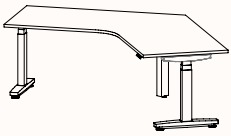

Height Ranges

Fixed Height: 720mm

Tech Adjust: 610-900mm

Winder Adjust: 610-900mm (Sit-Sit)

700-1050mm (Sit-Stand Single Desks)

700-1100mm (Sit-Stand Pods)

120 Degree

120 Degree Single

Width Range: 1200 - 2100mm
1200 - 1700mm (Electric Adjust)
Length Range: 1200 - 2100mm
1200 - 1700mm (Electric Adjust)
Depth Range: 600 - 900mm

Pod of 2

Pod of 3

Pod of 6*

Pod of 9*

Height Ranges

Fixed Height: 720mm
Tech Adjust: 610-900mm
Winder Adjust: 610-900mm (Sit-Sit)
700-1050mm (Sit-Stand Single Desks)
700-1100mm (Sit-Stand Pods)
Electric Adjust:* 620-1230mm