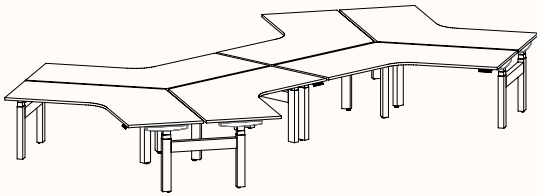

Height Ranges

Fixed Height: 720mm

Tech Adjust: 610-900mm

Winder Adjust: 610-900mm (Sit-Sit)

700-1050mm (Sit-Stand Single Desks)

700-1100mm (Sit-Stand Pods)

120 Degree

120 Degree Single

Width Range: 1200 - 2100mm
1200 - 1700mm (Electric Adjust)
Length Range: 1200 - 2100mm
1200 - 1700mm (Electric Adjust)
Depth Range: 600 - 900mm

Pod of 2

Pod of 3

Pod of 6*

Pod of 9*

Height Ranges

Fixed Height: 720mm
Tech Adjust: 610-900mm
Winder Adjust: 610-900mm (Sit-Sit)
700-1050mm (Sit-Stand Single Desks)
700-1100mm (Sit-Stand Pods)
Electric Adjust:* 620-1230mm