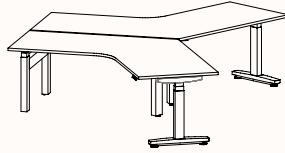

Height Ranges

Fixed Height: 720mm

Tech Adjust: 610-900mm

Winder Adjust: 610-900mm (Sit-Sit)

700-1050mm (Sit-Stand Single Desks)

700-1100mm (Sit-Stand Pods)

120 Degree

120 Degree Single

Width Range: 1200 - 2100mm
1200 - 1700mm (Electric Adjust)
Length Range: 1200 - 2100mm
1200 - 1700mm (Electric Adjust)
Depth Range: 600 - 900mm

Pod of 2

Pod of 3

Pod of 6*

Pod of 9*

Height Ranges

Fixed Height: 720mm
Tech Adjust: 610-900mm
Winder Adjust: 610-900mm (Sit-Sit)
700-1050mm (Sit-Stand Single Desks)
700-1100mm (Sit-Stand Pods)
Electric Adjust:* 620-1230mm