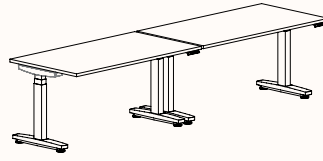

Note:
Fine Texture is not suitable on Rumba Electric Adjust workstation

180 Degree

180 Degree Single

Length Range: 900 - 2700mm

Depth Range: 600 - 900mm

Run of 2

Run of 3

Run of 4

Run of 5

Run of 6

Height Ranges

Fixed Height:	720mm
Tech Adjust:	610-900mm
Winder Adjust:	610-900mm (Sit-Sit) 700-1050mm (Sit-Stand Single Desks) 700-1100mm (Sit-Stand Pods)
Electric Adjust:*	620-1230mm
Electric Adjust (Veyhl):*	650-1310mm (180-Deg with Foot)