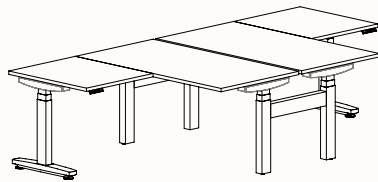

Width Range: 1200 - 2100mm
1200 - 1700mm (Electric Adjust)
Length Range: 1200 - 2100mm
1200 - 1700mm (Electric Adjust)
Depth Range: 600 - 900mm

Pod of 2

Pod of 3

Pod of 6*

Pod of 9*

Height Ranges

Fixed Height: 720mm
Tech Adjust: 610-900mm
Winder Adjust: 610-900mm (Sit-Sit)
700-1050mm (Sit-Stand Single Desks)
700-1100mm (Sit-Stand Pods)
Electric Adjust:* 620-1230mm

Note: *Not available in 120 Pod of 6 & 9.

90 Degree

3 End Left Hand

Width Range: 1200 - 2700mm

Length Range: 1200 - 2400mm

Depth Range: 600 - 900mm

3 End Right Hand

Pod of Two

3 End Left Hand & 3 End Right Hand

Pod of Four

2x 3 End Left Hand & 2x 3 End Right Hand

Height Ranges

Fixed Height: 720mm

Tech Adjust: 610-900mm

Winder Adjust: 610-900mm (Sit-Sit)

700-1050mm (Sit-Stand Single Desks)