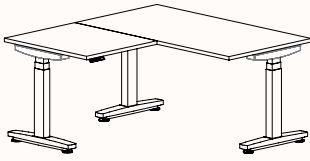

Height Ranges

Fixed Height: 720mm

Tech Adjust: 610-900mm

Winder Adjust: 610-900mm (Sit-Sit)

700-1050mm (Sit-Stand Single Desks)

700-1100mm (Sit-Stand Pods)

120 Degree

120 Degree Single

Width Range: 1200 - 2100mm
1200 - 1700mm (Electric Adjust)
Length Range: 1200 - 2100mm
1200 - 1700mm (Electric Adjust)
Depth Range: 600 - 900mm

Pod of 2

Pod of 3

Pod of 6*

Pod of 9*

Height Ranges

Fixed Height: 720mm
Tech Adjust: 610-900mm
Winder Adjust: 610-900mm (Sit-Sit)
700-1050mm (Sit-Stand Single Desks)
700-1100mm (Sit-Stand Pods)
Electric Adjust:* 620-1230mm

Note: *Not available in 120 Pod of 6 & 9.

90 Degree

3 End Left Hand

Width Range: 1200 - 2700mm

Length Range: 1200 - 2400mm

Depth Range: 600 - 900mm

3 End Right Hand

Pod of Two