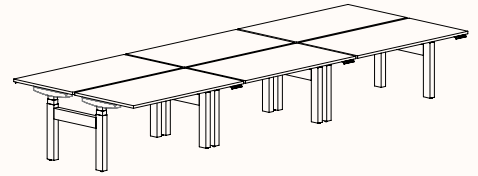

Note: * Available in 180 Degree Single Desk only

180 Degree

Pod of 2

Pod of 4

Run of 6

Pod of 8

Pod of 10

Run of 12

Height Ranges

Fixed Height: 720mm

Tech Adjust: 610-900mm

Winder Adjust: 610-900mm (Sit-Sit)

700-1050mm (Sit-Stand Single Desks)

700-1100mm (Sit-Stand Pods)

120 Degree

120 Degree Single

Width Range: 1200 - 2100mm
1200 - 1700mm (Electric Adjust)
Length Range: 1200 - 2100mm
1200 - 1700mm (Electric Adjust)
Depth Range: 600 - 900mm

Pod of 2

Pod of 3

Pod of 6*

Pod of 9*

Height Ranges

Fixed Height: 720mm
Tech Adjust: 610-900mm
Winder Adjust: 610-900mm (Sit-Sit)
700-1050mm (Sit-Stand Single Desks)
700-1100mm (Sit-Stand Pods)
Electric Adjust:* 620-1230mm