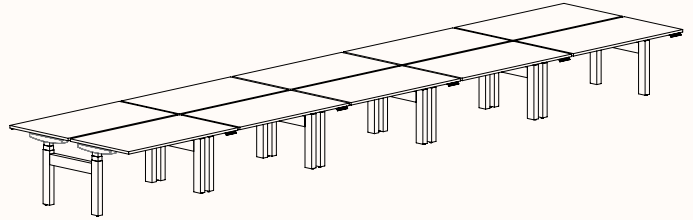

Note: * Available in 180 Degree Single Desk only

180 Degree

Pod of 2

Pod of 4

Run of 6

Pod of 8

Pod of 10

Run of 12

Height Ranges

Fixed Height: 720mm

Tech Adjust: 610-900mm

Winder Adjust: 610-900mm (Sit-Sit)

700-1050mm (Sit-Stand Single Desks)

700-1100mm (Sit-Stand Pods)

120 Degree

120 Degree Single

Width Range: 1200 - 2100mm
1200 - 1700mm (Electric Adjust)
Length Range: 1200 - 2100mm
1200 - 1700mm (Electric Adjust)
Depth Range: 600 - 900mm

Pod of 2

Pod of 3

Pod of 6*

Pod of 9*

Height Ranges

Fixed Height: 720mm
Tech Adjust: 610-900mm
Winder Adjust: 610-900mm (Sit-Sit)
700-1050mm (Sit-Stand Single Desks)
700-1100mm (Sit-Stand Pods)
Electric Adjust:* 620-1230mm