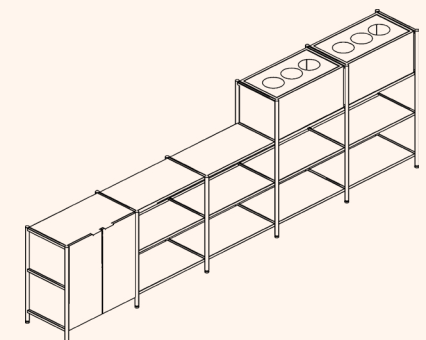

MAKR offers a selection of laminate joinery, metal, shelves and upholstered elements, allowing businesses to customize to reflect their brand identity and aesthetic preferences.

Be the MAKR of your storage solution
[Create your own here](#)