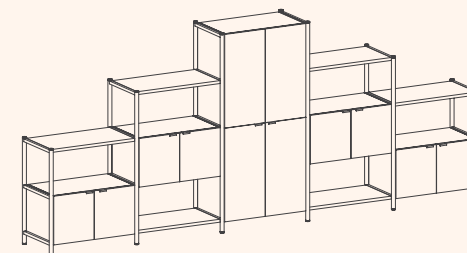

MAKR offers a selection of laminate joinery, metal, shelves and upholstered elements, allowing businesses to customize to reflect their brand identity and aesthetic preferences.

Be the MAKR of your storage solution
[Create your own here](#)