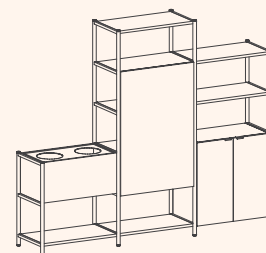

MAKR offers a selection of laminate joinery, metal, shelves and upholstered elements, allowing businesses to customize to reflect their brand identity and aesthetic preferences.

Be the MAKR of your storage solution
[Create your own here](#)