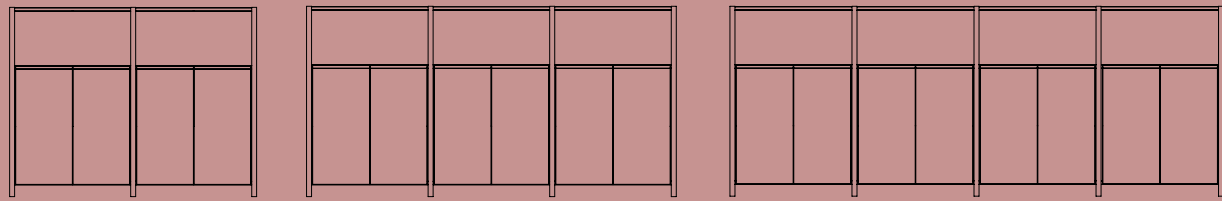

Zenith

MAKR

Storage & Divider System

By Zenith Design Studio

Be the MAKR of your storage solution

As businesses embrace the dynamic nature of work, the need for storage solutions that adapt to their unique requirements has never been more pressing: Workplaces require the flexibility of a storage solution that works for them.

Zenith rises to meet this challenge with their newest storage system that lets you be the maker of your storage solution, aptly named MAKR.

Agile flexible spaces require highly configurable storage solutions, and MAKR Storage Divider System fulfills this need with finesse. Its modular design allows for effortless customisation, enabling businesses to tailor their storage layout to suit evolving demand.

A defining aspect of MAKR is its highly pragmatic design, which leads to a pared-down, 'clean' aesthetic. From shelving, cupboards, planters and whiteboards, each component is meticulously crafted to make a style statement while meeting the demands of practicality.

MAKR Storage Divider System doesn't merely provide storage; it serves the dual function of defining space. Through strategic placement, MAKR storage units delineate specific work zones, fostering a sense of privacy for diverse work styles and tasks while preserving the benefits of an open layout.