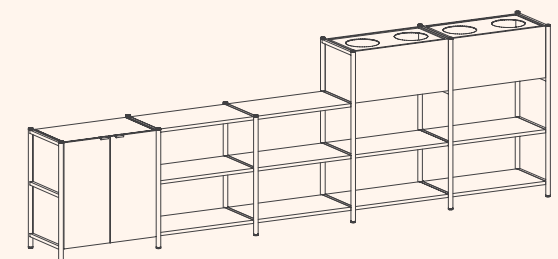

MAKR offers a selection of laminate joinery, metal, shelves and upholstered elements, allowing businesses to customize to reflect their brand identity and aesthetic preferences.

Be the MAKR of your storage solution
[Create your own here](#)