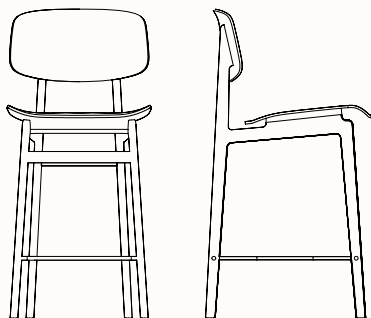

NY11 Stools

Features:

NY11 Stool is a durable and functional chair with timeless expression. The solid oak frame also has a steel footrest for added comfort. Its minimal design makes it suitable for use in a variety of settings.

NY11 Counter 65cm

OW 405mm

OD 305mm

OH 650mm

NY11 Bar 75cm

OW 405mm

OD 305mm

OH 750mm

NY11 Counter with Backrest 65cm

OW 455mm

OD 520mm

SH 650mm

OH 980mm

NY11 Bar with Backrest 75cm

OW 455mm

OD 520mm