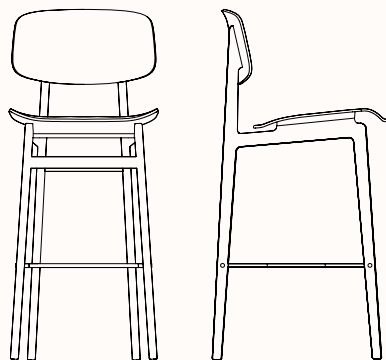

NY11 Stools

Features:

NY11 Stool is a durable and functional chair with timeless expression. The solid oak frame also has a steel footrest for added comfort. Its minimal design makes it suitable for use in a variety of settings.

NY11 Counter 65cm

OW 405mm

OD 305mm

OH 650mm

NY11 Bar 75cm

OW 405mm

OD 305mm

OH 750mm

NY11 Counter with Backrest 65cm

OW 455mm

OD 520mm

SH 650mm

OH 980mm

NY11 Bar with Backrest 75cm

OW 455mm

OD 520mm