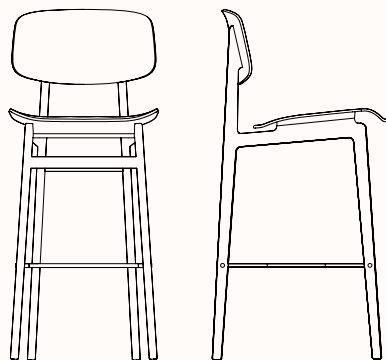

## Features:

NY11 Stool is a durable and functional chair with timeless expression. The solid oak frame also has a steel footrest for added comfort. Its minimal design makes it suitable for use in a variety of settings.

## Dimensions

### NY11 Bar 75cm

OW 405mm

OD 305mm

OH 750mm

### NY11 Counter with Backrest 65cm

OW 455mm

OD 520mm

SH 650mm

OH 980mm