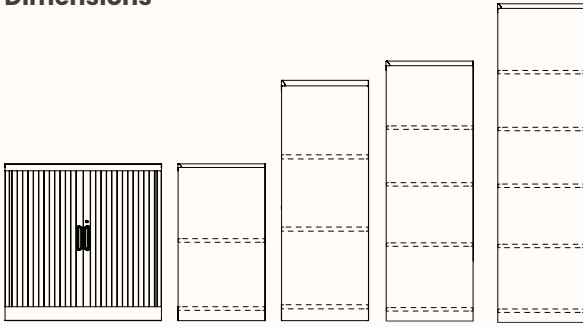

## Dimensions

### Tambour 900W

OW 900mm  
OD 460mm  
OH 675mm - 1 shelf  
975mm - 2 shelves  
1275mm - 3 shelves  
1980mm - 4 shelves

### Tambour 1200W

OW 1200mm  
OD 460mm  
OH 675mm - 1 shelf  
975mm - 2 shelves  
1275mm - 3 shelves  
1980mm - 4 shelves