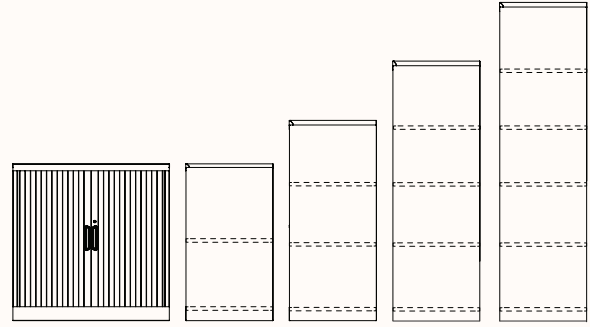

## Dimensions

### Tambour 900W

OW 900mm  
OD 460mm  
OH 675mm - 1 shelf  
975mm - 2 shelves  
1275mm - 3 shelves  
1980mm - 4 shelves