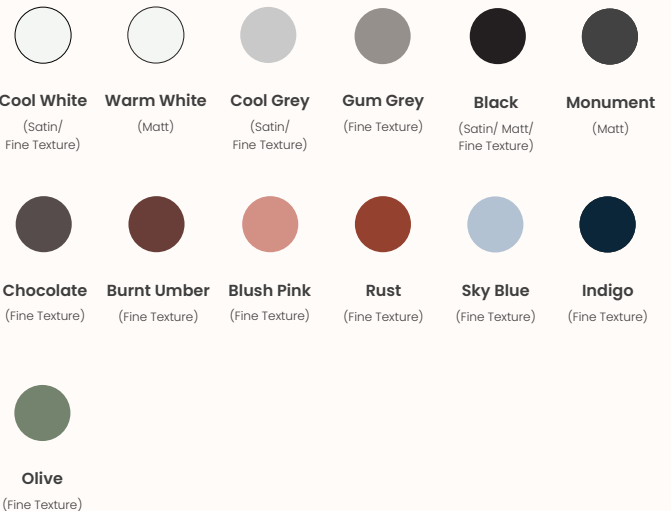

Design: ZENITH DESIGN STUDIO

Warranty: 10 years

Certification: Greenguard, BIFMA

Finishes:

Worktop: Zenith standard laminates
Leg & frame: Powder coated in Zenith House
Matt/Satin/Fine Texture range

Zenith House Powder Coat: