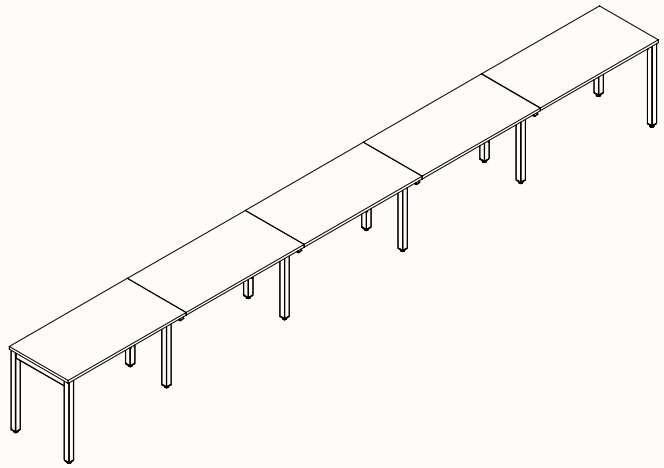

Options:

- Round, Square or Rectangle leg
- 180 Degree runs (Fixed Height)
- 180 Degree pods (Fixed Height)
- With or without powerblade for shared legs
- 180 degree run & pod screen compatibility – worktop mounted Precinct & Simpl screens
- 10mm levelling adjustment in the glides
- Cable management: all Zenith worktop mounted cable management products

Leg Types

180-Degree Runs (Fixed Height)

180 Degree Single

Length Range: 900-1800mm

Depth Range: 600-800mm

Height Range: 720/750mm (Fixed Height)

Run of 2

Run of 3

Run of 4

Run of 5

180 Degree pods (Fixed Height)

Pod of 2

Length Range: 900-1800mm
Worktop Depth Range: 600-800mm
Overall Pod Depth: 1250-1600mm
Height Range: 720/750mm (Fixed Height)

Pod of 4

Pod of 6

Pod of 8