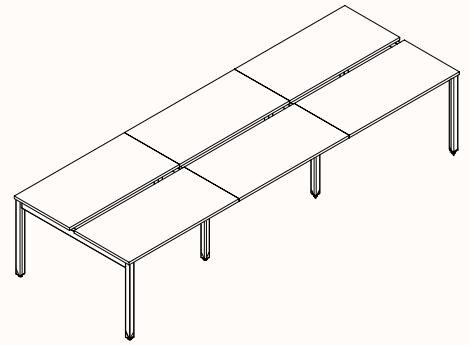

Leg Types

180-Degree Runs (Fixed Height)

180 Degree Single

Length Range: 900-1800mm

Depth Range: 600-800mm

Height Range: 720/750mm (Fixed Height)

Run of 2

Run of 3

Run of 4

Run of 5

180 Degree pods (Fixed Height)

Pod of 2

Length Range: 900-1800mm
Worktop Depth Range: 600-800mm
Overall Pod Depth: 1250-1600mm
Height Range: 720/750mm (Fixed Height)

Pod of 4

Pod of 6

Pod of 8