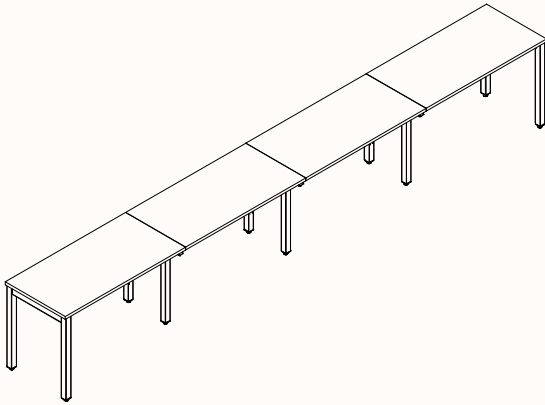

Leg Types

180-Degree Runs (Fixed Height)

180 Degree Single

Length Range: 900-1800mm

Depth Range: 600-800mm

Height Range: 720/750mm (Fixed Height)

Run of 2

Run of 3

Run of 4

Run of 5

180 Degree pods (Fixed Height)

Pod of 2

Length Range: 900-1800mm
Worktop Depth Range: 600-800mm
Overall Pod Depth: 1250-1600mm
Height Range: 720/750mm (Fixed Height)

Pod of 4

Pod of 6

Pod of 8