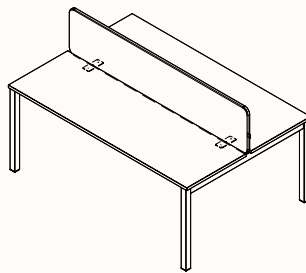

Leg Types

180-Degree Runs (Fixed Height)

180 Degree Single

Length Range: 900-1800mm

Depth Range: 600-800mm

Height Range: 720/750mm (Fixed Height)

Run of 2

Run of 3

Run of 4

Run of 5

180 Degree pods (Fixed Height)

Pod of 2

Length Range: 900-1800mm
Worktop Depth Range: 600-800mm
Overall Pod Depth: 1250-1600mm
Height Range: 720/750mm (Fixed Height)

Pod of 4

Pod of 6

Pod of 8

Pod of 10

Screens (examples)

Precinct Classic/Sweep

Simpl Screw Fix/Clamp

Simpl Modesty (Inset)

Precinct Classic/Sweep (Inset)

Precinct Elevated

Simpl Elevated

Shared Leg/Powerblades

**Square run shared leg
with Powerblade**

**Square pod shared leg
with Powerblade**

**Rectangle run shared leg
with Powerblade**

**Rectangle pod shared leg
with Powerblade**

**Round run shared leg
with Powerblade**