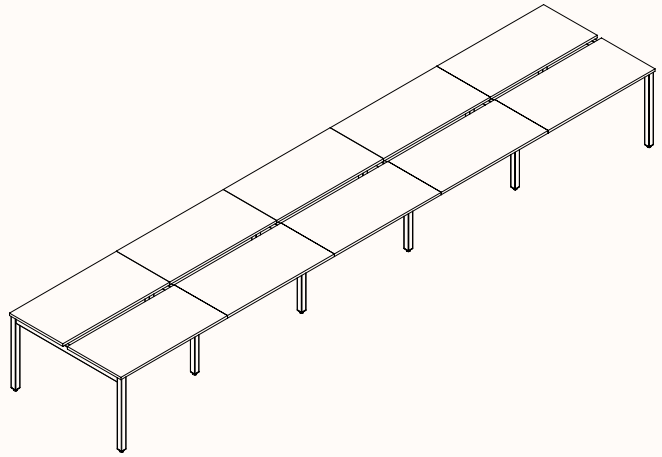

Leg Types

180-Degree Runs (Fixed Height)

180 Degree Single

Length Range: 900-1800mm

Depth Range: 600-800mm

Height Range: 720/750mm (Fixed Height)

Run of 2

Run of 3

Run of 4

Run of 5

180 Degree pods (Fixed Height)

Pod of 2

Length Range: 900-1800mm
Worktop Depth Range: 600-800mm
Overall Pod Depth: 1250-1600mm
Height Range: 720/750mm (Fixed Height)

Pod of 4

Pod of 6

Pod of 8

Shared Leg/Powerblades

**Square run shared leg
with Powerblade**

**Square pod shared leg
with Powerblade**

**Rectangle run shared leg
with Powerblade**

**Rectangle pod shared leg
with Powerblade**

**Round run shared leg
with Powerblade**