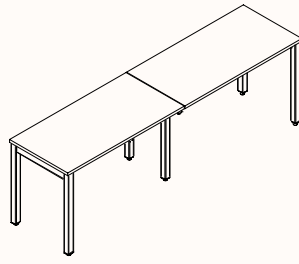

Leg Types

180-Degree Runs (Fixed Height)

180 Degree Single

Length Range: 900-1800mm

Depth Range: 600-800mm

Height Range: 720/750mm (Fixed Height)

Run of 2

Run of 3

Run of 4

Run of 5

180 Degree pods (Fixed Height)

Pod of 2

Length Range: 900-1800mm
Worktop Depth Range: 600-800mm
Overall Pod Depth: 1250-1600mm
Height Range: 720/750mm (Fixed Height)

Pod of 4

Pod of 6

Pod of 8