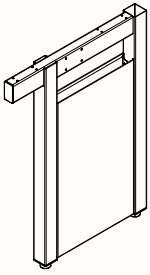

Run of 4

Run of 5

180 Degree pods (Fixed Height)

Pod of 2

Length Range: 900-1800mm
Worktop Depth Range: 600-800mm
Overall Pod Depth: 1250-1600mm
Height Range: 720/750mm (Fixed Height)

Pod of 4

Pod of 6

Pod of 8

Pod of 10

Screens (examples)

Precinct Classic/Sweep

Simpl Screw Fix/Clamp

Simpl Modesty (Inset)

Precinct Classic/Sweep (Inset)

Precinct Elevated

Simpl Elevated

Shared Leg/Powerblades

**Square run shared leg
with Powerblade**

**Square pod shared leg
with Powerblade**

**Rectangle run shared leg
with Powerblade**

**Rectangle pod shared leg
with Powerblade**

**Round run shared leg
with Powerblade**