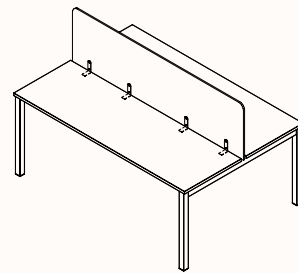

Leg Types

180-Degree Runs (Fixed Height)

180 Degree Single

Length Range: 900-1800mm

Depth Range: 600-800mm

Height Range: 720/750mm (Fixed Height)

Run of 2

Run of 3

Run of 4

Run of 5

180 Degree pods (Fixed Height)

Pod of 2

Length Range: 900-1800mm
Worktop Depth Range: 600-800mm
Overall Pod Depth: 1250-1600mm
Height Range: 720/750mm (Fixed Height)

Pod of 4

Pod of 6

Pod of 8

Pod of 10

Screens (examples)

Precinct Classic/Sweep

Simpl Screw Fix/Clamp

Simpl Modesty (Inset)

Precinct Classic/Sweep (Inset)

Precinct Elevated

Simpl Elevated

Shared Leg/Powerblades

**Square run shared leg
with Powerblade**

**Square pod shared leg
with Powerblade**

**Rectangle run shared leg
with Powerblade**

**Rectangle pod shared leg
with Powerblade**

**Round run shared leg
with Powerblade**