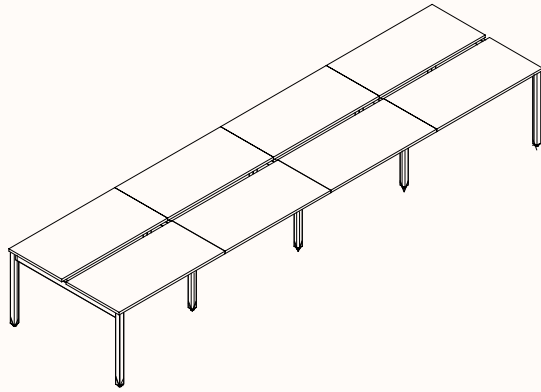

Leg Types

180-Degree Runs (Fixed Height)

180 Degree Single

Length Range: 900-1800mm

Depth Range: 600-800mm

Height Range: 720/750mm (Fixed Height)

Run of 2

Run of 3

Run of 4

Run of 5

180 Degree pods (Fixed Height)

Pod of 2

Length Range: 900-1800mm
Worktop Depth Range: 600-800mm
Overall Pod Depth: 1250-1600mm
Height Range: 720/750mm (Fixed Height)

Pod of 4

Pod of 6

Pod of 8

Shared Leg/Powerblades

**Square run shared leg
with Powerblade**

**Square pod shared leg
with Powerblade**

**Rectangle run shared leg
with Powerblade**

**Rectangle pod shared leg
with Powerblade**

**Round run shared leg
with Powerblade**