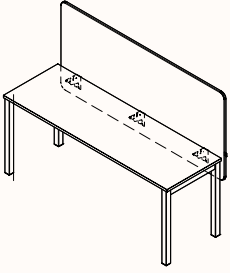

Screens (examples)

Precinct Classic/Sweep