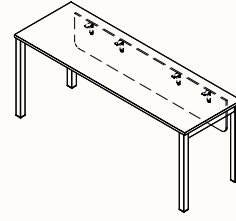

Leg Types

180-Degree Runs (Fixed Height)

180 Degree Single

Length Range: 900-1800mm

Depth Range: 600-800mm

Height Range: 720/750mm (Fixed Height)

Run of 2

Run of 3

Run of 4

Run of 5

180 Degree pods (Fixed Height)

Pod of 2

Length Range: 900-1800mm
Worktop Depth Range: 600-800mm
Overall Pod Depth: 1250-1600mm
Height Range: 720/750mm (Fixed Height)

Pod of 4

Pod of 6

Pod of 8

Pod of 10

Screens (examples)

Precinct Classic/Sweep

Simpl Screw Fix/Clamp

Simpl Modesty (Inset)

Precinct Classic/Sweep (Inset)

Precinct Elevated

Simpl Elevated

Shared Leg/Powerblades

**Square run shared leg
with Powerblade**

**Square pod shared leg
with Powerblade**

**Rectangle run shared leg
with Powerblade**

**Rectangle pod shared leg
with Powerblade**

**Round run shared leg
with Powerblade**