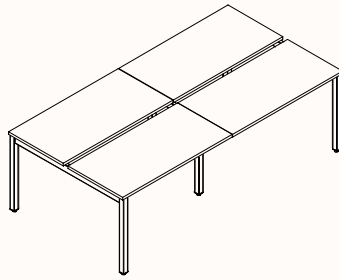

Leg Types

180-Degree Runs (Fixed Height)

180 Degree Single

Length Range: 900-1800mm

Depth Range: 600-800mm

Height Range: 720/750mm (Fixed Height)

Run of 2

Run of 3

Run of 4

Run of 5

180 Degree pods (Fixed Height)

Pod of 2

Length Range: 900-1800mm
Worktop Depth Range: 600-800mm
Overall Pod Depth: 1250-1600mm
Height Range: 720/750mm (Fixed Height)

Pod of 4

Pod of 6

Pod of 8