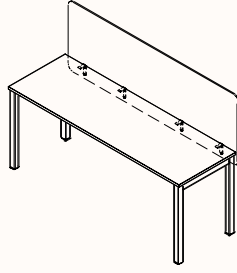

Simpl Screw Fix/Clamp