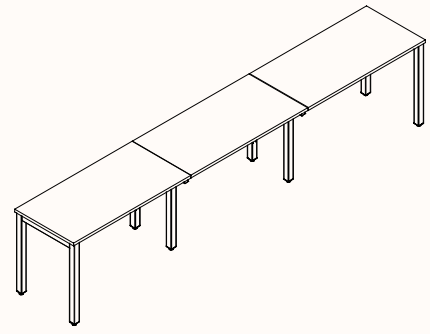

Leg Types

180-Degree Runs (Fixed Height)

180 Degree Single

Length Range: 900-1800mm

Depth Range: 600-800mm

Height Range: 720/750mm (Fixed Height)

Run of 2

Run of 3

Run of 4

Run of 5

180 Degree pods (Fixed Height)

Pod of 2

Length Range: 900-1800mm
Worktop Depth Range: 600-800mm
Overall Pod Depth: 1250-1600mm
Height Range: 720/750mm (Fixed Height)

Pod of 4

Pod of 6

Pod of 8