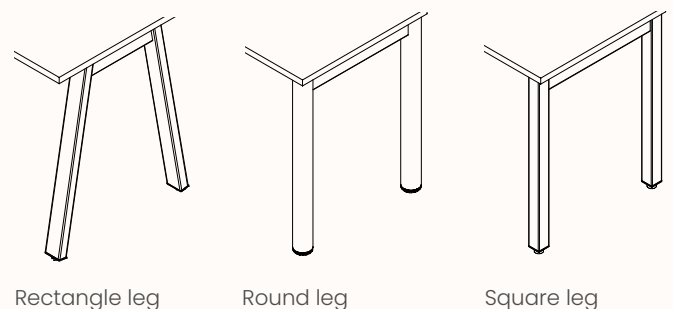

Options:

- Round, Square or Rectangle leg
- 180 Degree runs (Fixed Height)
- 180 Degree pods (Fixed Height)
- With or without powerblade for shared legs
- 180 degree run & pod screen compatibility – worktop mounted Precinct & Simpl screens
- 10mm levelling adjustment in the glides
- Cable management: all Zenith worktop mounted cable management products

Leg Types

180-Degree Runs (Fixed Height)

180 Degree Single

Length Range: 900-1800mm

Depth Range: 600-800mm

Height Range: 720/750mm (Fixed Height)

Run of 2

Run of 3