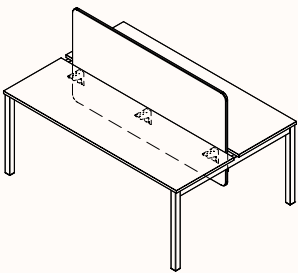

Run of 4

Run of 5

180 Degree pods (Fixed Height)

Pod of 2

Length Range: 900-1800mm
Worktop Depth Range: 600-800mm
Overall Pod Depth: 1250-1600mm
Height Range: 720/750mm (Fixed Height)

Pod of 4

Pod of 6

Pod of 8

Pod of 10

Screens (examples)

Precinct Classic/Sweep

Simpl Screw Fix/Clamp

Simpl Modesty (Inset)

Precinct Classic/Sweep (Inset)

Precinct Elevated

Simpl Elevated

Shared Leg/Powerblades

**Square run shared leg
with Powerblade**

**Square pod shared leg
with Powerblade**

**Rectangle run shared leg
with Powerblade**

**Rectangle pod shared leg
with Powerblade**

**Round run shared leg
with Powerblade**