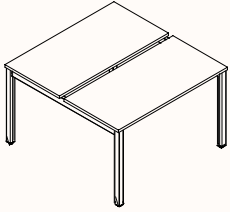

Leg Types

180-Degree Runs (Fixed Height)

180 Degree Single

Length Range: 900-1800mm

Depth Range: 600-800mm

Height Range: 720/750mm (Fixed Height)

Run of 2

Run of 3

Run of 4

Run of 5

180 Degree pods (Fixed Height)

Pod of 2

Length Range: 900-1800mm
Worktop Depth Range: 600-800mm
Overall Pod Depth: 1250-1600mm
Height Range: 720/750mm (Fixed Height)

Pod of 4

Pod of 6

Pod of 8