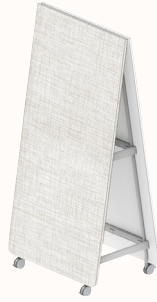

Laminates:

- | | | | | | |
|-------------|-------------|------------------|-------------|-------------------|-------------|
| | | | | | |
| Refined Oak | Classic Oak | Aged Ash | Supreme Oak | Planked Urban Oak | Aged Walnut |
| | | | | | |
| Charred Oak | Borders Oak | Black Wilderness | | | |

Frame & Board Combinations

Frame A

Side 1: WB
Side 2: WB

Side 1: FAB
Side 2: WB

Frame B

Side 1 Upper: WB
Side 1 Lower: SB
Side 2: WB

Side 1 Upper: WB
Side 1 Lower: LAM
Side 2: WB

Side 1 Upper: WB
Side 1 Lower: FAB
Side 2: WB

Side 1 Upper: WB
Side 1 Lower: LAM
Side 2: LAM

Side 1 Upper: WB
Side 1 Lower: FAB
Side 2: FAB

Frame C

Side 1 Upper: WB
Side 1 Lower: SB
Side 2 Upper: WB
Side 2 Lower: SB

Side 1 Upper: WB
Side 1 Lower: LAM
Side 2 Upper: WB
Side 2 Lower: LAM