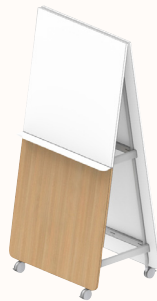

ALPHA SPACE Workboard

Features:

Alpha Space provides a mobile collaborative tool for flexible workspaces. The four optional substrates; whiteboard, laminate, pinnable fabric & sonic board provide a surface for brainstorming and idea sharing, pinning images, and sticking post-it notes.

Frame & Board Combinations

Frame A

Side 1: WB
Side 2: WB

Side 1: FAB
Side 2: WB

Frame B

Side 1 Upper: WB
Side 1 Lower: SB
Side 2: WB

Side 1 Upper: WB
Side 1 Lower: LAM
Side 2: WB

Side 1 Upper: WB
Side 1 Lower: FAB
Side 2: WB

Side 1 Upper: WB
Side 1 Lower: LAM
Side 2: LAM

Side 1 Upper: WB
Side 1 Lower: FAB
Side 2: FAB

Frame C

Side 1 Upper: WB
Side 1 Lower: SB
Side 2 Upper: WB
Side 2 Lower: SB

Side 1 Upper: WB
Side 1 Lower: LAM
Side 2 Upper: WB
Side 2 Lower: LAM