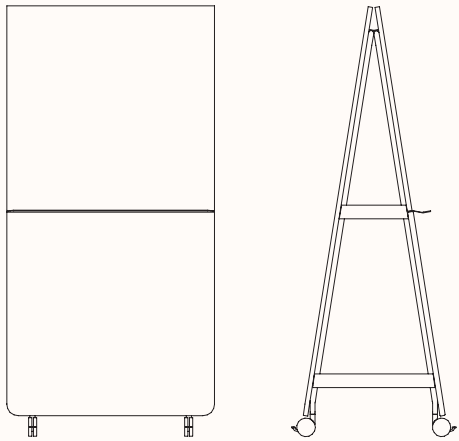

Frame & Board Combinations

Frame A

Side 1: WB
Side 2: WB

Side 1: FAB
Side 2: WB

Frame B

Side 1 Upper: WB
Side 1 Lower: SB
Side 2: WB

Side 1 Upper: WB
Side 1 Lower: LAM
Side 2: WB

Side 1 Upper: WB
Side 1 Lower: FAB
Side 2: WB

Side 1 Upper: WB
Side 1 Lower: LAM
Side 2: LAM

Side 1 Upper: WB
Side 1 Lower: FAB
Side 2: FAB

Frame C

Side 1 Upper: WB
Side 1 Lower: SB
Side 2 Upper: WB
Side 2 Lower: SB

Side 1 Upper: WB
Side 1 Lower: LAM
Side 2 Upper: WB
Side 2 Lower: LAM

Side 1 Upper: WB
Side 1 Lower: FAB
Side 2 Upper: WB
Side 2 Lower: FAB

Legend:
WB - Whiteboard
SB - Sonic Board
LAM - Laminated
FAB - Fabric

Dimensions

Alpha Space Workboard

OW 900mm

OD 714mm

OH 1870mm

Radius bottom corners 50mm

Accessories

Stationary Holder

OW 240mm

OD 115mm

Pen Cup Height 100mm

Pen Cup Dia \varnothing 53mm

Lower Storage Shelf

OW 700mm