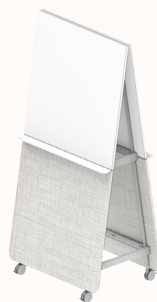

Frame & Board Combinations

Frame A

Side 1: WB
Side 2: WB

Side 1: FAB
Side 2: WB

Frame B

Side 1 Upper: WB
Side 1 Lower: SB
Side 2: WB

Side 1 Upper: WB
Side 1 Lower: LAM
Side 2: WB

Side 1 Upper: WB
Side 1 Lower: FAB
Side 2: WB

Side 1 Upper: WB
Side 1 Lower: LAM
Side 2: LAM

Side 1 Upper: WB
Side 1 Lower: FAB
Side 2: FAB

Frame C

Side 1 Upper: WB
Side 1 Lower: SB
Side 2 Upper: WB
Side 2 Lower: SB

Side 1 Upper: WB
Side 1 Lower: LAM
Side 2 Upper: WB
Side 2 Lower: LAM

Side 1 Upper: WB
Side 1 Lower: FAB
Side 2 Upper: WB
Side 2 Lower: FAB

Legend:
WB - Whiteboard
SB - Sonic Board
LAM - Laminated
FAB - Fabric

Dimensions

Alpha Space Workboard

OW 900mm

OD 714mm

OH 1870mm

Radius bottom corners 50mm