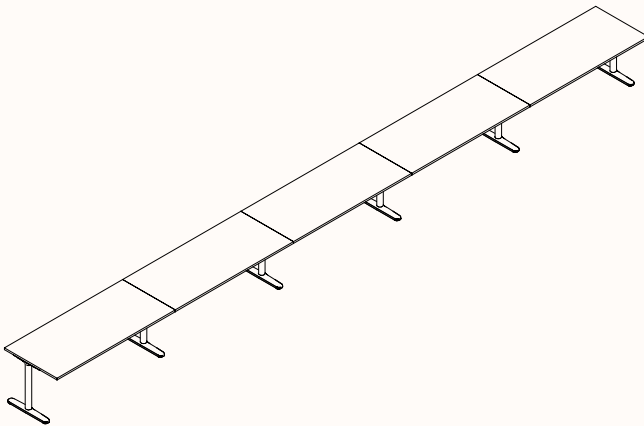

## 180 Degree Single

Length Range: 900-2700mm

1200-2400mm (Electric Adjust)

Depth Range: 600-900mm

These measurements apply to all worktop sizes within the Orbis range.

**Run of 2\***

**Run of 3\***

**Run of 4\***