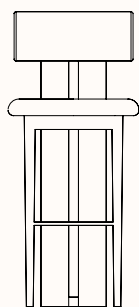

zenithinteriors.com

HIPPO Bar Chair

Zenith

Features:

Soft, playful shapes characterise this family of upholstered pieces, the Hippo makes a stylish statement in any interior setting. The Hippo Chair stands on two sturdy legs and a wooden profile connecting the seat and back which in stark contrast to the soft shapes is hard-lined and strong.

Country of origin: Latvia

Option:

- Upholstered seat pad & backrest
- Available in 2 seat heights

Design: KRISTIAN SOFUS HANSEN & TOMMY HYLDAHL
for NORR11

Warranty: 5 years

Certification: FSC

Dimensions

Hippo Bar Chair
Counter Height 750mm

OW 475mm
OD 590mm
SH 750mm
OH 1190mm

Hippo Bar Chair
Counter Height 650mm

OW 475mm
OD 590mm
SH 650mm
OH 1065mm

Finishes:

Frame: Solid oak

Seat: Laminated oak veneer

Backrest & legs: Clear lacquer coated solid oak wood