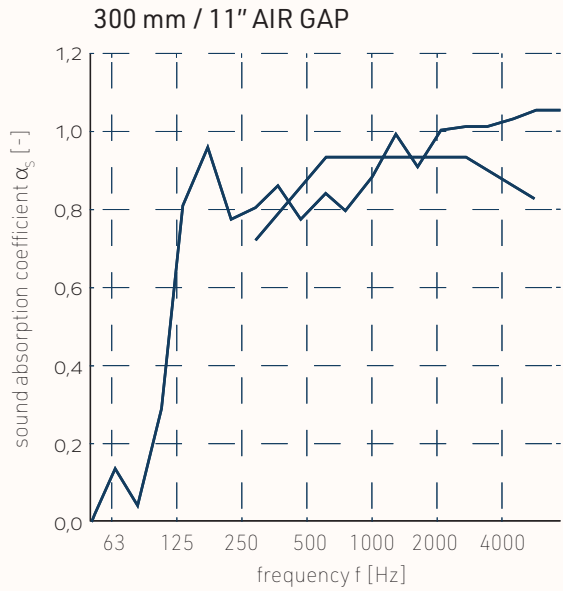

Sound Absorption:

DIN ISO 11654

24 mm

- aw 0.55 (no airgap)
- aw 0.65 (50 mm / 2" air gap)
- aw 0.90 (100 mm / 4" air gap)
- aw 0.95 (200 mm / 8" air gap)
- aw 0.95 (300 mm / 11" air gap)

Perforation Patterns: