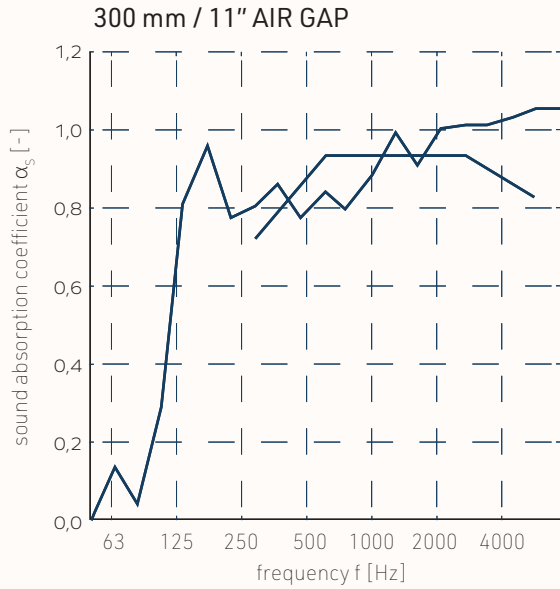

## Sound Absorption:

DIN ISO 11654

24 mm

aw 0.55 (no airgap)

aw 0.65 (50 mm / 2" air gap)

aw 0.90 (100 mm / 4" air gap)

aw 0.95 (200 mm / 8" air gap)

aw 0.95 (300 mm / 11" air gap)

## Dimensions