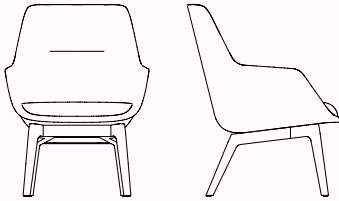

Refer to Zenith House Fabric/Leather Specification for options

Classic Timber Base: American Oak Natural

Stock colours & models may vary

Base:

American Oak
Natural

Dimensions:

Armchair with Classic base 420SH

OW 640mm
OD 655mm
SH 420mm
OH 850mm

Armchair with Classic Base and Headrest 420SH

OW 640mm
OD 655mm
SH 420mm
OH 1150mm

Armchair with Classic Base 450SH

OW 640mm
OD 655mm
SH 450mm
OH 920mm

Armchair with Classic Base and Headrest 450SH

OW 640mm
OD 655mm
SH 450mm
OH 1220mm