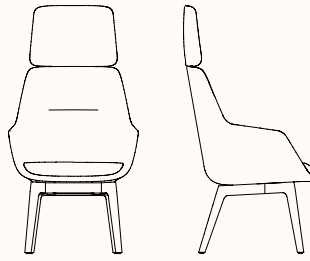

JAC Classic Armchair

Features:

Submerge into the soft embrace of JAC Armchair. Designed to add an aura of subtle sophistication whilst retaining JAC's trademark comfort and body contouring support, The Armchair's low profile and gentle recline make it the consummate choice for waiting areas, meeting rooms or quiet retreats.

OW 640mm
OD 655mm
SH 420mm
OH 850mm

Armchair with Classic Base and Headrest 420SH

OW 640mm
OD 655mm
SH 420mm
OH 1150mm

Armchair with Classic Base 450SH

OW 640mm
OD 655mm
SH 450mm
OH 920mm

Armchair with Classic Base and Headrest 450SH

OW 640mm
OD 655mm
SH 450mm
OH 1220mm