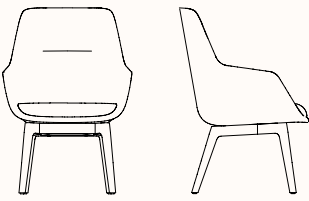

Refer to Zenith House Fabric/Leather Specification for options

Classic Timber Base: American Oak Natural

Stock colours & models may vary

Base:

American Oak
Natural

Dimensions:

Armchair with Classic base 420SH

OW 640mm
OD 655mm
SH 420mm
OH 850mm

Armchair with Classic Base and Headrest 420SH

OW 640mm
OD 655mm
SH 420mm
OH 1150mm

Armchair with Classic Base 450SH

OW 640mm
OD 655mm
SH 450mm
OH 920mm

Armchair with Classic Base and Headrest 450SH

OW 640mm
OD 655mm
SH 450mm
OH 1220mm