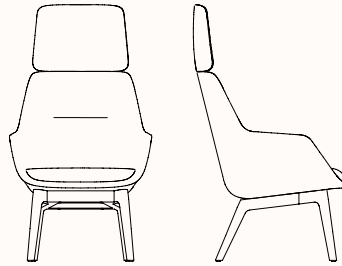

JAC Classic Armchair

Features:

Submerge into the soft embrace of JAC Armchair. Designed to add an aura of subtle sophistication whilst retaining JAC's trademark comfort and body contouring support, The Armchair's low profile and gentle recline make it the consummate choice for waiting areas, meeting rooms or quiet retreats.

Refer to Zenith House Fabric/Leather Specification for options

Classic Timber Base: American Oak Natural

Stock colours & models may vary

Base:

American Oak
Natural

Dimensions:

Armchair with Classic base 420SH

OW 640mm
OD 655mm
SH 420mm
OH 850mm

Armchair with Classic Base and Headrest 420SH

OW 640mm
OD 655mm
SH 420mm
OH 1150mm

Armchair with Classic Base 450SH

OW 640mm
OD 655mm
SH 450mm
OH 920mm

Armchair with Classic Base and Headrest 450SH

OW 640mm
OD 655mm
SH 450mm
OH 1220mm