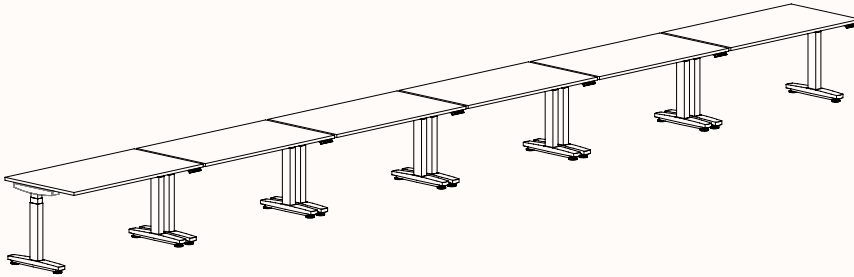

Note:
Fine Texture is not suitable on Rumba Electric Adjust workstation

180 Degree

180 Degree Single

Length Range: 900 - 2700mm

1200 - 2400mm (Electric Adjust)

Depth Range: 600 - 900mm

Run of 2

Run of 3

Run of 4

Run of 5

Run of 6

Height Ranges

Fixed Height:	720mm
Tech Adjust:	610-900mm
Winder Adjust:	610-900mm (Sit-Sit) 700-1050mm (Sit-Stand Single Desks) 700-1100mm (Sit-Stand Pods)
Electric Adjust:*	620-1230mm
Electric Adjust (Veyhl):*	650-1310mm (180-Deg with Foot)

Width Range: 1200 - 2100mm
1200 - 1700mm (Electric Adjust)
Length Range: 1200 - 2100mm
1200 - 1700mm (Electric Adjust)
Depth Range: 600 - 900mm

Pod of 2

Pod of 3

Pod of 6*

Pod of 9*

Height Ranges

Fixed Height: 720mm
Tech Adjust: 610-900mm
Winder Adjust: 610-900mm (Sit-Sit)
700-1050mm (Sit-Stand Single Desks)
700-1100mm (Sit-Stand Pods)
Electric Adjust:* 620-1230mm