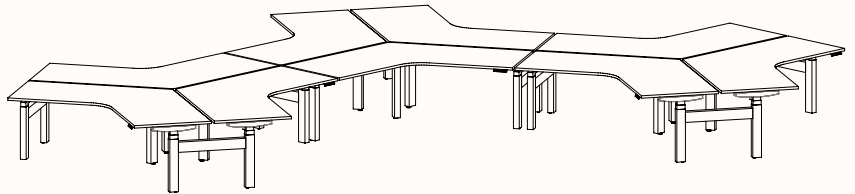

Height Ranges

Fixed Height: 720mm

Tech Adjust: 610-900mm

Winder Adjust: 610-900mm (Sit-Sit)

700-1050mm (Sit-Stand Single Desks)

700-1100mm (Sit-Stand Pods)

120 Degree

120 Degree Single

Width Range: 1200 - 2100mm
1200 - 1700mm (Electric Adjust)
Length Range: 1200 - 2100mm
1200 - 1700mm (Electric Adjust)
Depth Range: 600 - 900mm

Pod of 2

Pod of 3

Pod of 6*

Pod of 9*

Height Ranges

Fixed Height: 720mm
Tech Adjust: 610-900mm
Winder Adjust: 610-900mm (Sit-Sit)
700-1050mm (Sit-Stand Single Desks)
700-1100mm (Sit-Stand Pods)
Electric Adjust:* 620-1230mm

Note: *Not available in 120 Pod of 6 & 9.

90 Degree

3 End Left Hand

Width Range: 1200 - 2700mm
1200 - 2400mm (Electric Adjust)
Length Range: 1200 - 2700mm
1200 - 2100mm (Electric Adjust)
Depth Range: 600 - 900mm