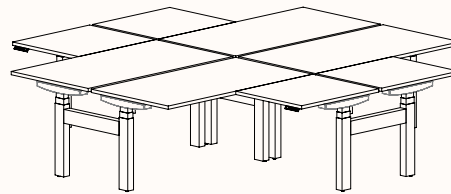

Pod of Four

2x 3 End Left Hand & 2x 3 End Right Hand

Height Ranges

Fixed Height: 720mm
Tech Adjust: 610-900mm
Winder Adjust: 610-900mm (Sit-Sit)
700-1050mm (Sit-Stand Single Desks)
700-1100mm (Sit-Stand Pods)
Electric Adjust: 620-1230mm
Electric Adjust (Veyhl): 650-1310mm (With Foot)