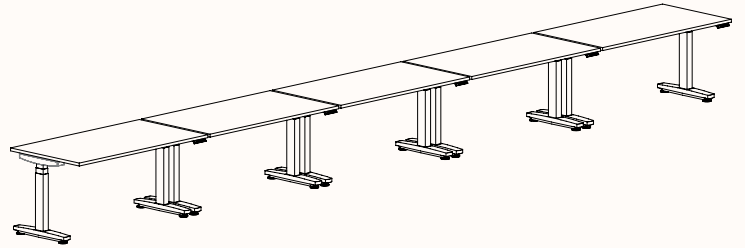

Note:
Fine Texture is not suitable on Rumba Electric Adjust workstation

180 Degree

180 Degree Single

Length Range: 900 - 2700mm

1200 - 2400mm (Electric Adjust)

Depth Range: 600 - 900mm

Run of 2

Run of 3

Run of 4

Run of 5

Run of 6

Height Ranges

Fixed Height:	720mm
Tech Adjust:	610-900mm
Winder Adjust:	610-900mm (Sit-Sit) 700-1050mm (Sit-Stand Single Desks) 700-1100mm (Sit-Stand Pods)
Electric Adjust:*	620-1230mm
Electric Adjust (Veyhl):*	650-1310mm (180-Deg with Foot)

Width Range: 1200 - 2100mm
1200 - 1700mm (Electric Adjust)
Length Range: 1200 - 2100mm
1200 - 1700mm (Electric Adjust)
Depth Range: 600 - 900mm

Pod of 2

Pod of 3

Pod of 6*

Pod of 9*

Height Ranges

Fixed Height: 720mm
Tech Adjust: 610-900mm
Winder Adjust: 610-900mm (Sit-Sit)
700-1050mm (Sit-Stand Single Desks)
700-1100mm (Sit-Stand Pods)
Electric Adjust:* 620-1230mm