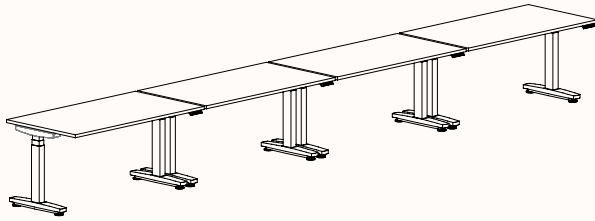

Note:
Fine Texture is not suitable on Rumba Electric Adjust workstation

180 Degree

180 Degree Single

Length Range: 900 - 2700mm

1200 - 2400mm (Electric Adjust)

Depth Range: 600 - 900mm

Run of 2

Run of 3

Run of 4

Run of 5

Run of 6

Height Ranges

Fixed Height:	720mm
Tech Adjust:	610-900mm
Winder Adjust:	610-900mm (Sit-Sit) 700-1050mm (Sit-Stand Single Desks) 700-1100mm (Sit-Stand Pods)
Electric Adjust:*	620-1230mm
Electric Adjust (Veyhl):*	650-1310mm (180-Deg with Foot)

Width Range: 1200 - 2100mm
1200 - 1700mm (Electric Adjust)
Length Range: 1200 - 2100mm
1200 - 1700mm (Electric Adjust)
Depth Range: 600 - 900mm

Pod of 2

Pod of 3

Pod of 6*

Pod of 9*

Height Ranges

Fixed Height: 720mm
Tech Adjust: 610-900mm
Winder Adjust: 610-900mm (Sit-Sit)
700-1050mm (Sit-Stand Single Desks)
700-1100mm (Sit-Stand Pods)
Electric Adjust:* 620-1230mm