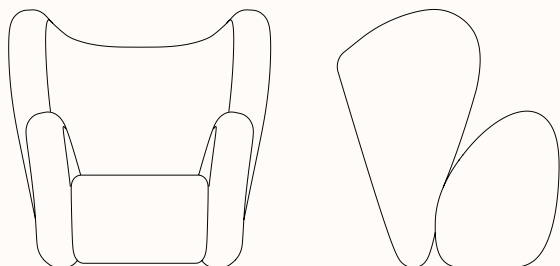

zenithinteriors.com

BIG BIG Lounge Chair

Zenith

Features:

With its simplified block-like structure, the Big Big Chair is a reinterpretation of classic Art Deco lounge chairs. The voluminous shapes are divided into four fully upholstered objects, each piece designed according to ergonomic needs, and put together in a new constellation.

The chair comes on a 360-degree swivel base and can be used in lounge areas and homes. The voluminous and organic shapes of the Big Big Chair provide comfort and a feeling of relaxation.

Design: KRISTIAN SOFUS HANSEN & TOMMY HYLDAHL for NORR11

Warranty: 5 years

Finishes:

Swivel base with auto return: Iron
Upholstered in fabric categories:
Cat 0 - Grain, Chili, Step Melange, Megan, COM
Cat 1 - Mumble, Fame
Cat 2 - Barnum, Breeze Fusion, Keiga
Cat 3 - Fiord, Savanna, Zero!, Alpaca
Cat 4 - Moss!, Safire, Baru, Sisu, Doré, Ismay
Leather
IV - Sheepskin

Refer to NORR11 Fabric and Leather Specification for full range.

Dimensions:

Big Big Lounge Chair

OW 960mm
OD 810mm
SH 410mm
OH 980mm