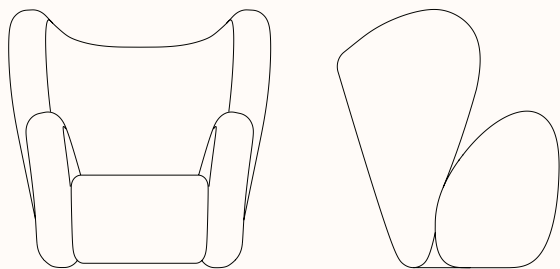

zenithinteriors.com

BIG BIG Lounge Chair

Zenith

Features:

With its simplified block-like structure, the Big Big Chair is a reinterpretation of classic Art Deco lounge chairs. The voluminous shapes are divided into four fully upholstered objects, each piece designed according to ergonomic needs, and put together in a new constellation.

The chair comes on a 360-degree swivel base and can be used in lounge areas and homes. The voluminous and organic shapes of the Big Big Chair provide comfort and a feeling of relaxation.

Country of origin: Italy

Cat 2 - Barnum, Breeze Fusion, Keiga

Cat 3 - Fiord, Savanna, Zero!, Alpaca

Cat 4 - Moss!, Safire, Baru, Sisu, Doré, Ismay

Leather

IV - Sheepskin

Refer to NORR11 Fabric and Leather Specification for full range.

Dimensions:

Big Big Lounge Chair

OW 960mm

OD 810mm

SH 410mm

OH 980mm