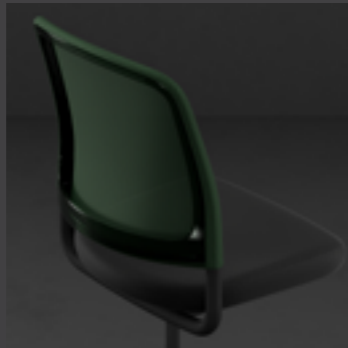

Dark Finishes

3D Knit with Polycarbonate Back Frame

Forest

Arms

Options

Bases

*In order to be US compliant: Camira Quest Depth