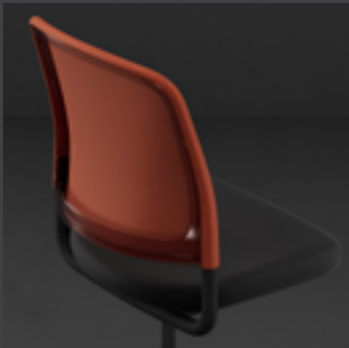

Dark Finishes

3D Knit with Polycarbonate Back Frame

Amber