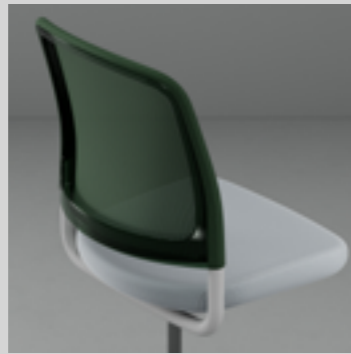

Light Finishes

3D Knit with Polycarbonate Back Frame

Forest

Arms

Options

*In order to be US compliant: Camira Quest Fossil