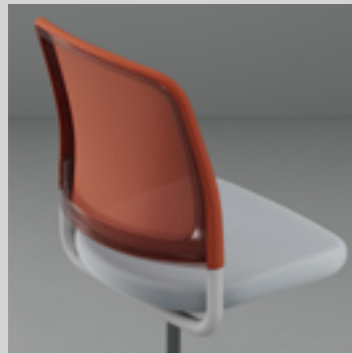

Light Finishes

3D Knit with Polycarbonate Back Frame

Amber