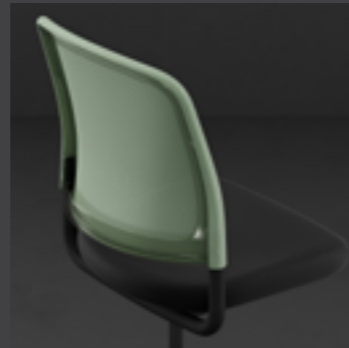

Dark Finishes

3D Knit with Polycarbonate Back Frame

Moss

Arms

Options

Bases

*In order to be US compliant: Camira Quest Depth