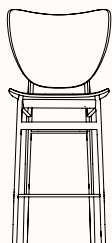

zenithinteriors.com

ELEPHANT Stool

Zenith

Features:

Elephant Stool has been designed with a sculptural wood base and a gently soft curved back that gently curves around the body.

With comfort as the starting point in the design the soft lines and embracing expression brings character and life into any interior setting.

Options:

- Front or full upholstery
- Upholstered seat pad
- Glides available in plastic or felt
- Replaceable seat pad and back pad

Design: KRISTIAN SOFUS HANSEN & TOMMY HYLDAHL for NORR11

Warranty: 5 years

Certification: FSC

Dimensions:

Counter Height 650

OW 460mm
OD 520mm
SH* 650mm
OH 1010mm

Counter Height 750

OW 460mm
OD 520mm
SH* 750mm
OH 1110mm

Note: *SH increases by 10mm with seat pad

Finishes: