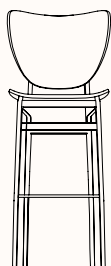

zenithinteriors.com

ELEPHANT Stool

Zenith

Features:

Elephant Stool has been designed with a sculptural wood base and a gently soft curved back that gently curves around the body.

With comfort as the starting point in the design the soft lines and embracing expression brings character and life into any interior setting.

Options:

- Front or full upholstery
- Upholstered seat pad
- Glides available in plastic or felt
- Replaceable seat pad and back pad

Design: KRISTIAN SOFUS HANSEN & TOMMY HYLDAHL for NORR11

Warranty: 5 years

Certification: FSC

Dimensions:

Counter Height 650

OW 460mm
OD 520mm
SH* 650mm
OH 1010mm

Counter Height 750

OW 460mm
OD 520mm
SH* 750mm
OH 1110mm

Note: *SH increases by 10mm with seat pad

Finishes: