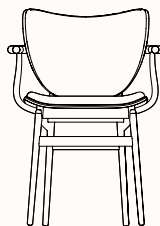

zenithinteriors.com

ELEPHANT Chairs

Zenith

Features:

The Elephant dining chair has a gently curved back, the same soft curve as the lounge chair. Providing comfort at any table.

Options:

- Front or fully upholstered
- Upholstered version with or without arms
- Replaceable seat and back pads
- Glides available in plastic or felt

Dimensions:

Elephant Dining Chair

OW 470mm
OD 510mm
SH 455mm
OH 805mm

Elephant Dining Chair Front & Fully upholstered

OW 470mm
OD 530mm
SH 455mm
OH 805mm

Elephant Dining Chair with Armrests

OW 580mm
OD 530mm
SH* 490mm
AH 670mm
OH 805mm
Note* +10mm for seat pad