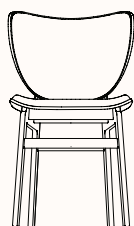

zenithinteriors.com

ELEPHANT Chairs

Zenith

Features:

The Elephant dining chair has a gently curved back, the same soft curve as the lounge chair. Providing comfort at any table.

Options:

- Front or fully upholstered
- Upholstered version with or without arms
- Replaceable seat and back pads
- Glides available in plastic or felt

Dimensions:

Elephant Dining Chair

OW 470mm
OD 510mm
SH 455mm
OH 805mm

Elephant Dining Chair Front & Fully upholstered

OW 470mm
OD 530mm
SH 455mm
OH 805mm

Elephant Dining Chair with Armrests

OW 580mm
OD 530mm
SH* 490mm
AH 670mm
OH 805mm
Note* +10mm for seat pad