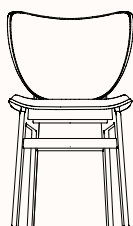

zenithinteriors.com

ELEPHANT Chairs

Zenith

Features:

The Elephant dining chair has a gently curved back, the same soft curve as the lounge chair. Providing comfort at any table.

Options:

- Front or fully upholstered
- Upholstered version with or without arms
- Replaceable seat and back pads
- Glides available in plastic or felt

Dimensions:

Elephant Dining Chair

OW 470mm
OD 510mm
SH 455mm
OH 805mm

Elephant Dining Chair Front & Fully upholstered

OW 470mm
OD 530mm
SH 455mm
OH 805mm

Elephant Dining Chair with Armrests

OW 580mm
OD 530mm
SH* 490mm
AH 670mm
OH 805mm
Note* +10mm for seat pad