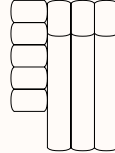

Lounge Small Short Armrest Right

OW 930mm
OD 1300mm
SH 470mm
SD 1000mm
OH 700mm