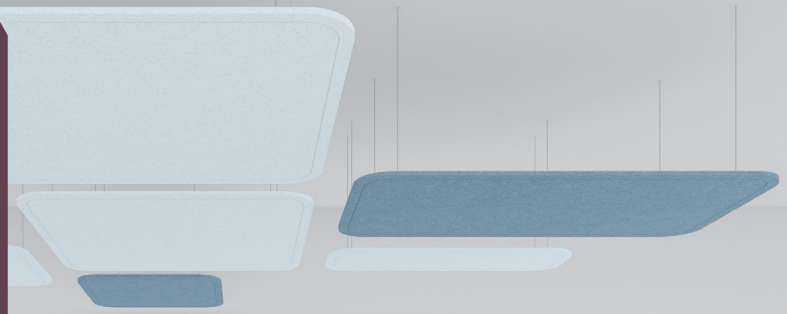

zenithinteriors.com

S-R-R Ceiling Panels

Zenith

Features:

Perfectly rounded corners, outfitted with a subtle trim, turn simple square-shaped elements into beautiful ceiling canopies that can be adapted and combined in countless ways. Despite its simple design, outfitted with a delicate trim around the edges, this high-performing acoustic element can be turned into different visual expressions when combined across sizes and colours.

Options:

- Square
- Rectangle
- Rectangle with perforated pattern
- Round
- Round with perforated pattern

Design: IMPACT ACOUSTIC

Environmental:

- Cradle to Cradle Certified™
- Product qualifies for LEED v4 specifications on VOC emissions in LEED EQ credit
- SUPPORTED BY CLIMATE KIC

Dimensions

Square 24

OW 1200mm / 1800mm

OD 1200mm / 1800mm

Thickness: 24mm

Rectangle Rectangle 24*

OW 1200mm

OD 1800mm

Thickness: 24mm

***Bubbles Pattern**

***Web Pattern**

Note: * Perforated Bubbles & Web patterns available.

Dimensions

Round

Dia 800mm / 1200mm / 1800mm

Thickness: 24mm