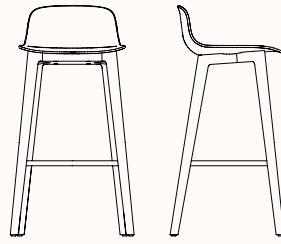

JAC Classic Stool

Features:

The perfect union of elegance, functionality, and sustainability, the JAC sled stool effortlessly fulfills the seating needs for a multitude of workspaces. JAC classic stool is available in two heights with a footrest. As part of our sustainability commitment, with every JAC sold a tree is planted. JAC shells are now constructed from 95% post-consumer recycled polypropylene, making JAC an even more environmentally responsible choice.

Shell:

Base:

Dimensions:

Classic Stool 650H

OW 475mm
OD 440mm
SH 650mm
OH 820mm

Classic Stool 750H

OW 495mm
OD 450mm
SH 750mm
OH 920mm