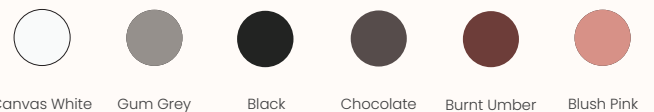

JAC Classic Stool

Features:

The perfect union of elegance, functionality, and sustainability, the JAC sled stool effortlessly fulfills the seating needs for a multitude of workspaces. JAC classic stool is available in two heights with a footrest. As part of our sustainability commitment, with every JAC sold a tree is planted. JAC shells are now constructed from 95% post-consumer recycled polypropylene, making JAC an even more environmentally responsible choice.

Options:

- Polypropylene shell with upholstered seat pad
- Upholstered shell in one or two-tone upholstery

Design: SCHAMBURG + ALVISSE

Warranty: 5 years

Certifications: Greenguard, Greenguard Gold, GECA

Awards: Good Design Award Winner 2020

Finishes:

Recycled polypropylene shell

Upholstered shell in approved commercial fabric or leather
Refer to Zenith House Fabric/Leather Specification for options
Solid American Oak timber base with a black powder coated footrest

Shell:

Base: