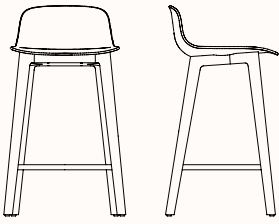

JAC Classic Stool

Features:

The perfect union of elegance, functionality, and sustainability, the JAC sled stool effortlessly fulfills the seating needs for a multitude of workspaces. JAC classic stool is available in two heights with a footrest. As part of our sustainability commitment, with every JAC sold a tree is planted. JAC shells are now constructed from 95% post-consumer recycled polypropylene, making JAC an even more environmentally responsible choice.

Shell:

Base:

Dimensions:

Classic Stool 650H

OW 475mm
OD 440mm
SH 650mm
OH 820mm

Classic Stool 750H

OW 495mm
OD 450mm
SH 750mm
OH 920mm