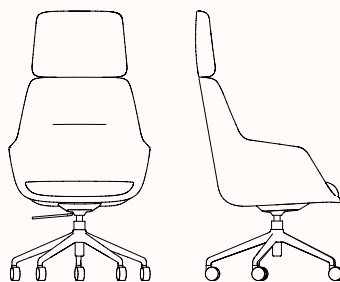

zenithinteriors.com

JAC Executive Chair

Zenith

Features:

Designed to add an aura of subtle sophistication whilst retaining JAC's trademark comfort and body contouring support, The Executive creates a softer aesthetic and highly immersive experience. Utilising foam injection and high-end finishes, The Executive brings an understated refinement to meeting and boardrooms.

Powder coat:

Canvas White

Black

Dimensions:

Executive Chair

OW 640mm
OD 655mm
SH 415-535mm
OH 885-1005mm

Executive Chair with Headrest

OW 640mm
OD 655mm
SH 415-535mm
OH 1185-1305mm