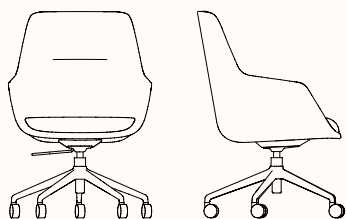

zenithinteriors.com

JAC Executive Chair

Zenith

Features:

Designed to add an aura of subtle sophistication whilst retaining JAC's trademark comfort and body contouring support, The Executive creates a softer aesthetic and highly immersive experience. Utilising foam injection and high-end finishes, The Executive brings an understated refinement to meeting and boardrooms.

Powder coat:

Canvas White

Black

Dimensions:

Executive Chair

OW 640mm
OD 655mm
SH 415-535mm
OH 885-1005mm

Executive Chair with Headrest

OW 640mm
OD 655mm
SH 415-535mm
OH 1185-1305mm