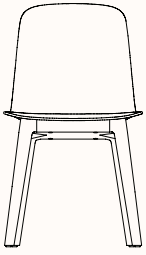

JAC Classic Chair

Features:

The perfect union of elegance, functionality, and sustainability, the JAC classic chair effortlessly fulfills the seating needs for a multitude of workspaces. JAC classic chair comes with a timber base. As part of our sustainability commitment, with every JAC sold a tree is planted. JAC shells are now constructed from 95% post-consumer recycled polypropylene, making JAC an even more environmentally responsible choice.

Options:

- Polypropylene shell with upholstered seat pad
- Upholstered shell in one or two-tone upholstery
- Upholstered shell with upholstered seat pad in one or two-tone upholstery

Design: SCHAMBURG + ALVISSE

Refer to Zenith House Fabric/Leather Specification for options

Solid American Oak timber base

Shell:

Base:

Dimensions:

Classic Side Chair

OW 470mm

OD 525mm

*SH 450mm

OH 820mm

Classic Tub Chair

OW 650mm

OD 520mm

*SH 450mm

OH 820mm