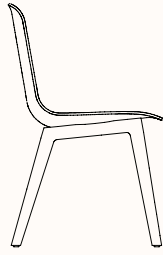

JAC Classic Chair

Features:

The perfect union of elegance, functionality, and sustainability, the JAC classic chair effortlessly fulfills the seating needs for a multitude of workspaces. JAC classic chair comes with a timber base. As part of our sustainability commitment, with every JAC sold a tree is planted. JAC shells are now constructed from 95% post-consumer recycled polypropylene, making JAC an even more environmentally responsible choice.

Options:

- Polypropylene shell with upholstered seat pad
- Upholstered shell in one or two-tone upholstery
- Upholstered shell with upholstered seat pad in one or two-tone upholstery

Design: SCHAMBURG + ALVISSE

Refer to Zenith House Fabric/Leather Specification for options

Solid American Oak timber base

Shell:

Base:

Dimensions:

Classic Side Chair

OW 470mm

OD 525mm

*SH 450mm

OH 820mm

Classic Tub Chair

OW 650mm

OD 520mm

*SH 450mm

OH 820mm