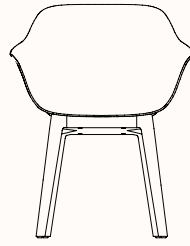

JAC Classic Chair

Features:

The perfect union of elegance, functionality, and sustainability, the JAC classic chair effortlessly fulfills the seating needs for a multitude of workspaces. JAC classic chair comes with a timber base. As part of our sustainability commitment, with every JAC sold a tree is planted. JAC shells are now constructed from 95% post-consumer recycled polypropylene, making JAC an even more environmentally responsible choice.

Options:

- Polypropylene shell with upholstered seat pad
- Upholstered shell in one or two-tone upholstery
- Upholstered shell with upholstered seat pad in one or two-tone upholstery

Design: SCHAMBURG + ALVISSE

Refer to Zenith House Fabric/Leather Specification for options

Solid American Oak timber base

Shell:

Base:

Dimensions:

Classic Side Chair

OW 470mm

OD 525mm

*SH 450mm

OH 820mm

Classic Tub Chair

OW 650mm

OD 520mm

*SH 450mm

OH 820mm