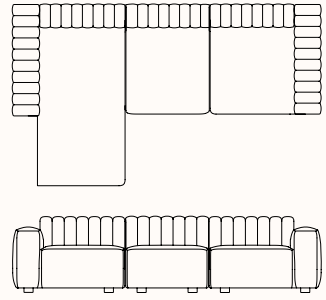

## Options:

- Two Seater
- Three Seater
- Three Seater with Chaise
- Left or Right Arm, Left or Right Corner & Center Modules
- Ottoman
- Left or Right Chaise
- Cushions

**Design:** KRISTIAN SOFUS HENSEN & TOMMY HYLDAHL for NORR11

Cat 4 - Moss', Safire, Baru, Sisu, Doré, Ismay

Refer to NORR11 Finishes Specification for full range.

**Dimensions:**

**Two Seater**

OW 2100mm  
SD 685mm  
OD 920mm  
SH 420mm  
OH 700mm

**Three Seater**

OW 2900mm  
SD 685mm  
OD 920mm  
SH 420mm  
OH 700mm

**Three Seater with Chaise  
Left or Right Chaise**

OW 2900mm  
SD 685mm  
OD 1520mm  
SH 420mm  
OH 700mm

**Module Dimensions**

**Left or Right Arm**

OW 1050mm  
SD 685mm  
OD 920mm  
SH 420mm  
OH 700mm

**Centre**

OW 800mm  
SD 685mm  
OD 920mm  
SH 420mm  
OH 700mm

**Left or Right Corner**

OW 920mm  
SD 685mm  
OD 920mm  
SH 420mm  
OH 700mm

**Ottoman**

OW 920mm  
OD 920mm  
OH 420mm

**Left or Right Chaise**