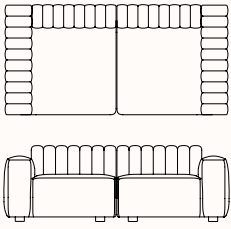

## Options:

- Two Seater
- Three Seater
- Three Seater with Chaise
- Left or Right Arm, Left or Right Corner & Center Modules
- Ottoman
- Left or Right Chaise
- Cushions

**Design:** KRISTIAN SOFUS HENSEN & TOMMY HYLDAHL for NORR11

## Finishes:

Frame: Plywood

Upholstered in fabric categories:

Cat 0 - Grain, Chili, Step Melange, Megan, COM

Cat 1 - Mumble, Fame

Cat 2 - Barnum, Breeze Fusion, Keiga

Cat 3 - Fiord, Hallingdal, Steelcut Trio, Savanna, Zero', Alpaca

Cat 4 - Moss', Safire, Baru, Sisu, Doré, Ismay

Refer to NORR11 Finishes Specification for full range.

**Dimensions:**

**Two Seater**

OW 2100mm  
SD 685mm  
OD 920mm  
SH 420mm  
OH 700mm

**Three Seater**

OW 2900mm  
SD 685mm  
OD 920mm  
SH 420mm  
OH 700mm

**Three Seater with Chaise  
Left or Right Chaise**

OW 2900mm  
SD 685mm  
OD 1520mm  
SH 420mm  
OH 700mm

**Module Dimensions**

**Left or Right Arm**

OW 1050mm  
SD 685mm  
OD 920mm  
SH 420mm  
OH 700mm