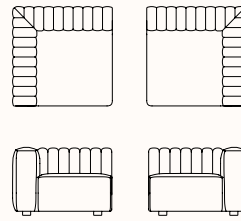

## Options:

- Two Seater
- Three Seater
- Three Seater with Chaise
- Left or Right Arm, Left or Right Corner & Center Modules
- Ottoman
- Left or Right Chaise
- Cushions

**Design:** KRISTIAN SOFUS HENSEN & TOMMY HYLDAHL for NORR11

Cat 4 - Moss', Safire, Baru, Sisu, Doré, Ismay

Refer to NORR11 Finishes Specification for full range.

**Dimensions:**

**Two Seater**

OW 2100mm  
SD 685mm  
OD 920mm  
SH 420mm  
OH 700mm

**Three Seater**

OW 2900mm  
SD 685mm  
OD 920mm  
SH 420mm  
OH 700mm

**Three Seater with Chaise  
Left or Right Chaise**

OW 2900mm  
SD 685mm  
OD 1520mm  
SH 420mm  
OH 700mm

**Module Dimensions**

**Left or Right Arm**

OW 1050mm  
SD 685mm  
OD 920mm  
SH 420mm  
OH 700mm

**Centre**

OW 800mm  
SD 685mm  
OD 920mm  
SH 420mm  
OH 700mm

**Left or Right Corner**

OW 920mm  
SD 685mm  
OD 920mm  
SH 420mm  
OH 700mm

**Ottoman**

OW 920mm  
OD 920mm  
OH 420mm

**Left or Right Chaise**