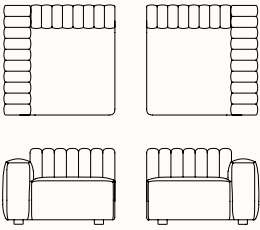

## Options:

- Two Seater
- Three Seater
- Three Seater with Chaise
- Left or Right Arm, Left or Right Corner & Center Modules
- Ottoman
- Left or Right Chaise
- Cushions

**Design:** KRISTIAN SOFUS HENSEN & TOMMY HYLDAHL for NORR11

Cat 4 - Moss', Safire, Baru, Sisu, Doré, Ismay

Refer to NORR11 Finishes Specification for full range.

**Dimensions:**

**Two Seater**

OW 2100mm  
SD 685mm  
OD 920mm  
SH 420mm  
OH 700mm

**Three Seater**

OW 2900mm  
SD 685mm  
OD 920mm  
SH 420mm  
OH 700mm

**Three Seater with Chaise  
Left or Right Chaise**

OW 2900mm  
SD 685mm  
OD 1520mm  
SH 420mm  
OH 700mm

**Module Dimensions**

**Left or Right Arm**

OW 1050mm  
SD 685mm  
OD 920mm  
SH 420mm  
OH 700mm

**Centre**

OW 800mm  
SD 685mm  
OD 920mm  
SH 420mm  
OH 700mm

**Left or Right Corner**

OW 920mm  
SD 685mm  
OD 920mm  
SH 420mm  
OH 700mm

**Ottoman**

OW 920mm  
OD 920mm  
OH 420mm

**Left or Right Chaise**