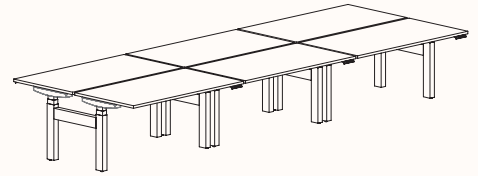

180 Degree

Run of 6

Height Ranges

Fixed Height: 720mm

Tech Adjust: 610-900mm

Winder Adjust: 610-900mm (Sit-Sit)

700-1050mm (Sit-Stand Single Desks)

700-1100mm (Sit-Stand Pods)