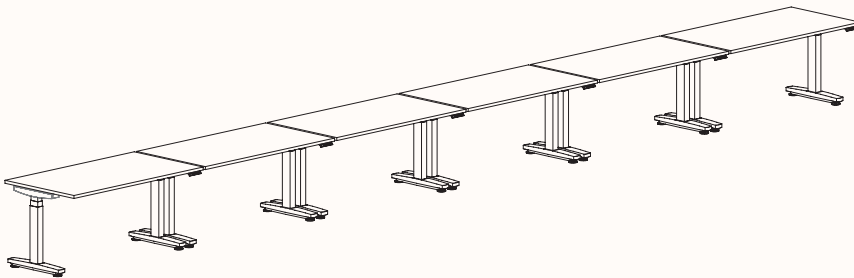

Run of 6

Height Ranges

Fixed Height:	720mm
Tech Adjust:	610-900mm
Winder Adjust:	610-900mm (Sit-Sit) 700-1050mm (Sit-Stand Single Desks) 700-1100mm (Sit-Stand Pods)
Electric Adjust:*	620-1230mm
Electric Adjust (Veyhl):*	650-1310mm (180-Deg with Foot)

Note: * Available in 180 Degree Single Desk only