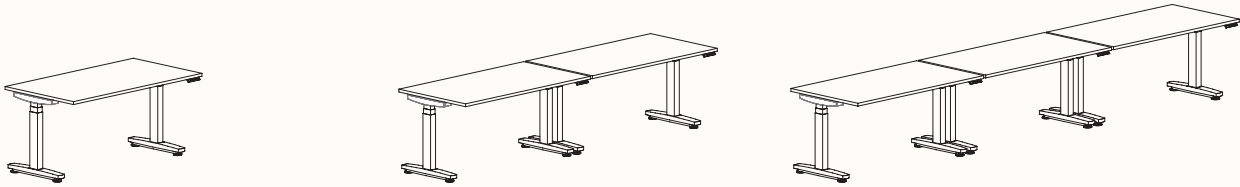

180 Degree

180 Degree Single

Length Range: 900 - 2700mm

Depth Range: 600 - 900mm

Run of 2

Run of 3