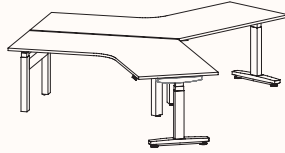

120 Degree

120 Degree Single

Width Range: 1200 - 2100mm
1200 - 1700mm (Electric Adjust)
Length Range: 1200 - 2100mm
1200 - 1700mm (Electric Adjust)
Depth Range: 600 - 900mm

Pod of 2