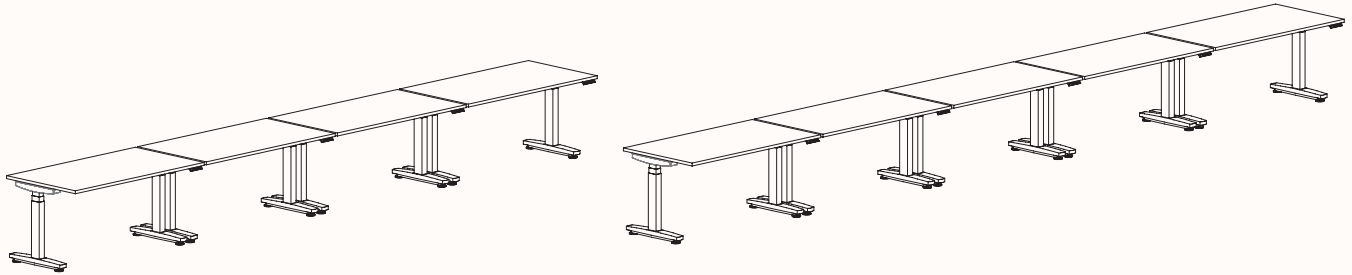

Run of 4

Run of 5