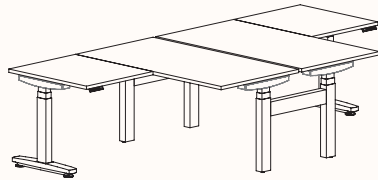

Pod of Two

3 End Left Hand & 3 End Right Hand