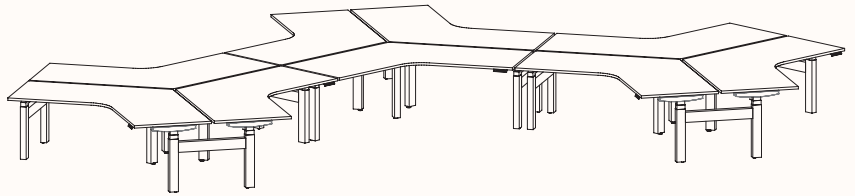

### 120 Degree Single

Width Range: 1200 - 2100mm  
1200 - 1700mm (Electric Adjust)  
Length Range: 1200 - 2100mm  
1200 - 1700mm (Electric Adjust)  
Depth Range: 600 - 900mm

**Pod of 2**

**Pod of 3**

**Pod of 6\***