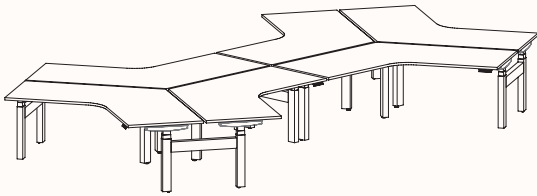

### 120 Degree Single

Width Range: 1200 - 2100mm  
1200 - 1700mm (Electric Adjust)  
Length Range: 1200 - 2100mm  
1200 - 1700mm (Electric Adjust)  
Depth Range: 600 - 900mm

**Pod of 2**

**Pod of 3**

**Pod of 6\***