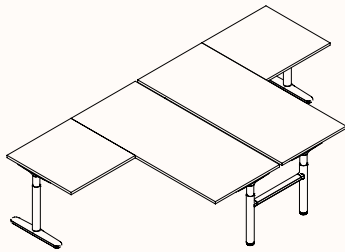

120 Degree Single

Width Range: 1200 - 2100mm
1200 - 1700mm (Electric Adjust)
Length Range: 1200 - 2100mm
1200 - 1700mm (Electric Adjust)
Depth Range: 600 - 900mm

Pod of 2

Pod of 3

Pod of 6*

Pod of 9*

Height Range

Fixed Height: 720mm*
Tech Adjust: 610-900mm
Winder Adjust: 610-900mm
Electric Adjust: 620-1230mm

Note: * Pod of 6 & 9 is only available in Fixed Height

90 Degree

3 End Left Hand

Width Range: 1200 - 2700mm
1200 - 2100mm (Electric Adjust)
Length Range: 1200 - 2700mm
1200 - 2400mm (Electric Adjust)
Depth Range: 600 - 900mm

3 End Right Hand

Pod of Two

3 End Left Hand & 3 End Right Hand

Pod of Four

2 x 3 End Left Hand & 2 x 3 End Right Hand

Height Range

Fixed Height: 720mm
Tech Adjust: 610-900mm
Winder Adjust: 610-900mm
Electric Adjust: 620-1230mm