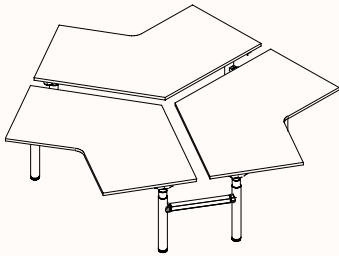

3 End Right Hand

Pod of Two

3 End Left Hand & 3 End Right Hand

Pod of Four

2 x 3 End Left Hand & 2 x 3 End Right Hand

Height Range

Fixed Height: 720mm
Tech Adjust: 610-900mm
Winder Adjust: 610-900mm
Electric Adjust: 620-1230mm

Orbis Pie

TRI-POD 3

Worktop Length: 1100mm - 1300mm
Worktop Depth: 500mm - 600mm
Overall Depth: 1025mm - 1300mm

RND-POD 3

Worktop Length: 1100mm - 1300mm
Worktop gap: 75-100mm

120-POD 3-2 LEG

Worktop Length: 1100mm - 1300mm
Worktop Depth: 600mm - 750mm
Overall Depth: 1225mm - 1600mm

RND-POD 4

Worktop Length: 1100mm - 1250mm
Worktop gap: 25 - 100mm

SQR-POD 4

Worktop Length: 1100mm - 1300mm
Worktop gap: 25 - 100mm

Note: PIE Shaped configurations only available in Electric adjust
Height Range: 620mm - 1230mm (Electric Adjust)