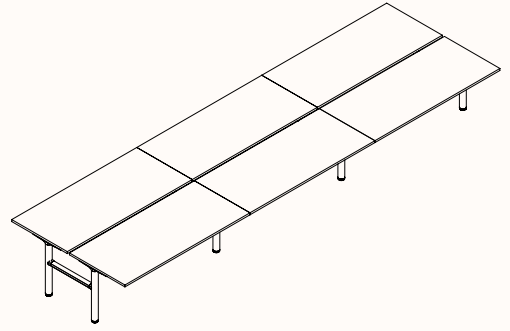

Winder Adjust: 610-900mm

Electric Adjust: 620-1230mm

Note: * Run of 2, 3, 4, 5, 6 is only available in Fixed Height

180 Degree

Pod of 2

Pod of 4

Pod of 6

Pod of 8

Pod of 10

Pod of 12

Height Range

Fixed Height: 720mm*
Tech Adjust: 610-900mm
Winder Adjust: 610-900mm
Electric Adjust: 620-1230mm

Note: * Pods of 4, 6, 8, 10, 12 is only available in Fixed Height

120 Degree

120 Degree Single

Width Range: 1200 - 2100mm
1200 - 1700mm (Electric Adjust)
Length Range: 1200 - 2100mm
1200 - 1700mm (Electric Adjust)
Depth Range: 600 - 900mm

Pod of 2

Pod of 3

Pod of 6*

Pod of 9*

Height Range