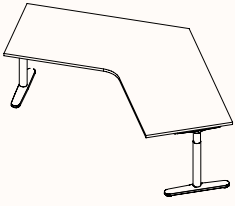

Pod of 10

Pod of 12

Height Range

Fixed Height: 720mm*
Tech Adjust: 610-900mm
Winder Adjust: 610-900mm
Electric Adjust: 620-1230mm

Note: * Pods of 4, 6, 8, 10, 12 is only available in Fixed Height

120 Degree

120 Degree Single

Width Range: 1200 - 2100mm
1200 - 1700mm (Electric Adjust)
Length Range: 1200 - 2100mm
1200 - 1700mm (Electric Adjust)
Depth Range: 600 - 900mm

Pod of 2

Pod of 3

Pod of 6*

Pod of 9*

Height Range