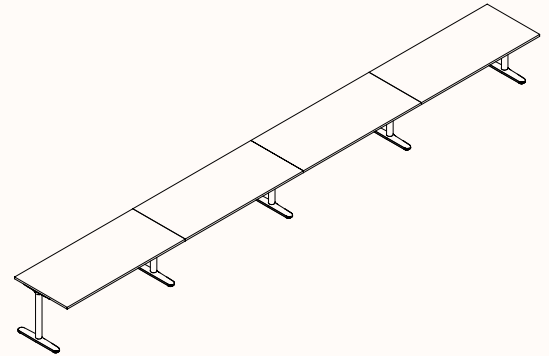

Zenith House Powder Coat:

Note:
Fine Texture is not suitable on Orbis Electric Adjust workstation

180 Degree

180 Degree Single

Length Range: 900-2700mm

1200-2400mm (Electric Adjust)

Depth Range: 600-900mm

These measurements apply to all worktop sizes within the Orbis range.

Run of 2*

Run of 3*

Run of 4*

Run of 5*

Run of 6*

Height Range

Fixed Height: 720mm*

Tech Adjust: 610-900mm