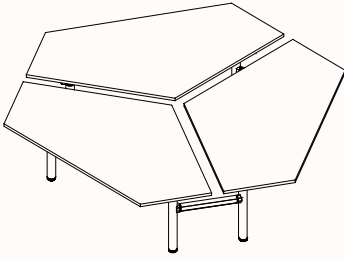

3 End Right Hand

Pod of Two

3 End Left Hand & 3 End Right Hand

Pod of Four

2 x 3 End Left Hand & 2 x 3 End Right Hand

Height Range

Fixed Height: 720mm
Tech Adjust: 610-900mm
Winder Adjust: 610-900mm
Electric Adjust: 620-1230mm

Orbis Pie

TRI-POD 3

Worktop Length: 1100mm - 1300mm
Worktop Depth: 500mm - 600mm
Overall Depth: 1025mm - 1300mm

RND-POD 3

Worktop Length: 1100mm - 1300mm
Worktop gap: 75-100mm

120-POD 3-2 LEG

Worktop Length: 1100mm - 1300mm
Worktop Depth: 600mm - 750mm
Overall Depth: 1225mm - 1600mm