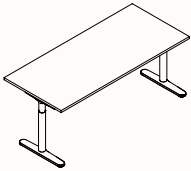

Zenith House Powder Coat:

Note:
Fine Texture is not suitable on Orbis Electric Adjust workstation

180 Degree

180 Degree Single

Length Range: 900-2700mm

1200-2400mm (Electric Adjust)

Depth Range: 600-900mm

These measurements apply to all worktop sizes within the Orbis range.