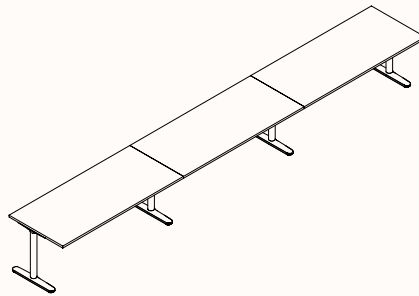

Zenith House Powder Coat:

Note:
Fine Texture is not suitable on Orbis Electric Adjust workstation

180 Degree

180 Degree Single

Length Range: 900-2700mm

1200-2400mm (Electric Adjust)

Depth Range: 600-900mm

These measurements apply to all worktop sizes within the Orbis range.

Run of 2*

Run of 3*

Run of 4*

Run of 5*

Run of 6*

Height Range

Fixed Height: 720mm*

Tech Adjust: 610-900mm