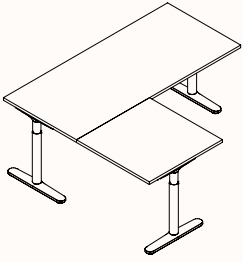

120 Degree Single

Width Range: 1200 - 2100mm
1200 - 1700mm (Electric Adjust)
Length Range: 1200 - 2100mm
1200 - 1700mm (Electric Adjust)
Depth Range: 600 - 900mm

Pod of 2

Pod of 3

Pod of 6*

Pod of 9*

Height Range

Fixed Height: 720mm*
Tech Adjust: 610-900mm
Winder Adjust: 610-900mm
Electric Adjust: 620-1230mm

Note: * Pod of 6 & 9 is only available in Fixed Height

90 Degree

3 End Left Hand

Width Range: 1200 - 2700mm
1200 - 2100mm (Electric Adjust)
Length Range: 1200 - 2700mm
1200 - 2400mm (Electric Adjust)
Depth Range: 600 - 900mm