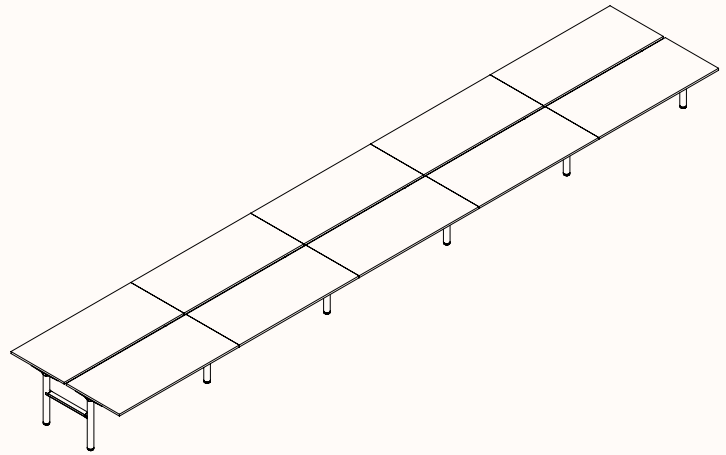

Winder Adjust: 610-900mm

Electric Adjust: 620-1230mm

Note: * Run of 2, 3, 4, 5, 6 is only available in Fixed Height

180 Degree

Pod of 2

Pod of 4

Pod of 6

Pod of 8

Pod of 10

Pod of 12

Height Range

Fixed Height: 720mm*
Tech Adjust: 610-900mm
Winder Adjust: 610-900mm
Electric Adjust: 620-1230mm

Note: * Pods of 4, 6, 8, 10, 12 is only available in Fixed Height

120 Degree

120 Degree Single

Width Range: 1200 - 2100mm
1200 - 1700mm (Electric Adjust)
Length Range: 1200 - 2100mm
1200 - 1700mm (Electric Adjust)
Depth Range: 600 - 900mm

Pod of 2

Pod of 3

Pod of 6*

Pod of 9*

Height Range