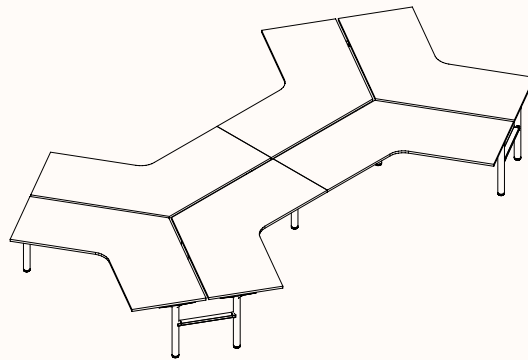

Pod of 10

Pod of 12

Height Range

Fixed Height: 720mm*
Tech Adjust: 610-900mm
Winder Adjust: 610-900mm
Electric Adjust: 620-1230mm

Note: * Pods of 4, 6, 8, 10, 12 is only available in Fixed Height

120 Degree

120 Degree Single

Width Range: 1200 - 2100mm
1200 - 1700mm (Electric Adjust)
Length Range: 1200 - 2100mm
1200 - 1700mm (Electric Adjust)
Depth Range: 600 - 900mm

Pod of 2

Pod of 3

Pod of 6*

Pod of 9*

Height Range

Fixed Height: 720mm*
Tech Adjust: 610-900mm
Winder Adjust: 610-900mm
Electric Adjust: 620-1230mm

Note: * Pod of 6 & 9 is only available in Fixed Height

90 Degree

3 End Left Hand

Width Range: 1200 - 2700mm
1200 - 2100mm (Electric Adjust)
Length Range: 1200 - 2700mm
1200 - 2400mm (Electric Adjust)
Depth Range: 600 - 900mm