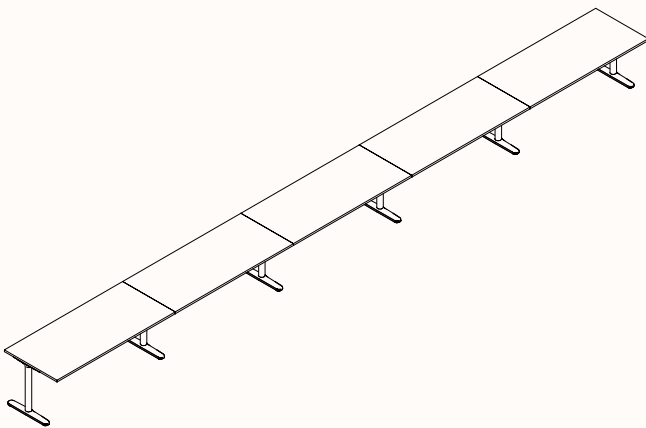

Zenith House Powder Coat:

Note:
Fine Texture is not suitable on Orbis Electric Adjust workstation

180 Degree

180 Degree Single

Length Range: 900-2700mm

1200-2400mm (Electric Adjust)

Depth Range: 600-900mm

These measurements apply to all worktop sizes within the Orbis range.

Run of 2*

Run of 3*

Run of 4*

Run of 5*

Run of 6*

Height Range

Fixed Height: 720mm*

Tech Adjust: 610-900mm