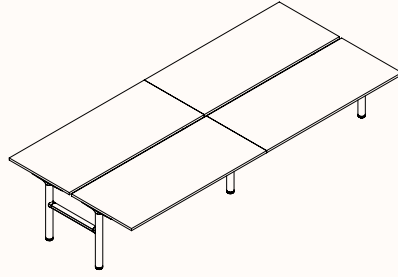

Winder Adjust: 610-900mm

Electric Adjust: 620-1230mm

Note: * Run of 2, 3, 4, 5, 6 is only available in Fixed Height

180 Degree

Pod of 2

Pod of 4

Pod of 6

Pod of 8

Pod of 10

Pod of 12

Height Range

Fixed Height: 720mm*
Tech Adjust: 610-900mm
Winder Adjust: 610-900mm
Electric Adjust: 620-1230mm

Note: * Pods of 4, 6, 8, 10, 12 is only available in Fixed Height

120 Degree

120 Degree Single

Width Range: 1200 - 2100mm
1200 - 1700mm (Electric Adjust)
Length Range: 1200 - 2100mm
1200 - 1700mm (Electric Adjust)
Depth Range: 600 - 900mm

Pod of 2

Pod of 3

Pod of 6*

Pod of 9*

Height Range