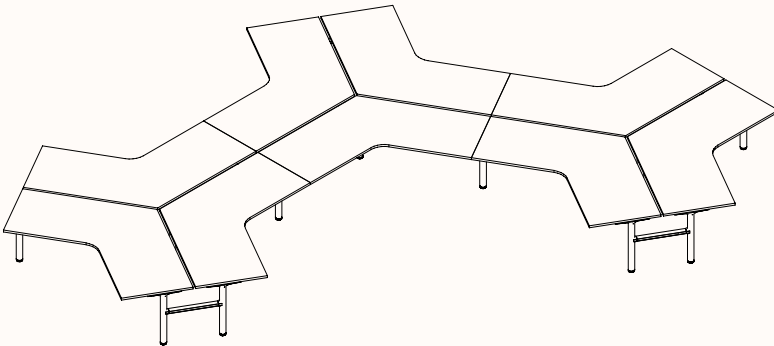

120 Degree Single

Width Range: 1200 - 2100mm
1200 - 1700mm (Electric Adjust)
Length Range: 1200 - 2100mm
1200 - 1700mm (Electric Adjust)
Depth Range: 600 - 900mm

Pod of 2

Pod of 3

Pod of 6*

Pod of 9*

Height Range

Fixed Height: 720mm*
Tech Adjust: 610-900mm
Winder Adjust: 610-900mm
Electric Adjust: 620-1230mm

Note: * Pod of 6 & 9 is only available in Fixed Height

90 Degree

3 End Left Hand

Width Range: 1200 - 2700mm
1200 - 2100mm (Electric Adjust)
Length Range: 1200 - 2700mm
1200 - 2400mm (Electric Adjust)
Depth Range: 600 - 900mm