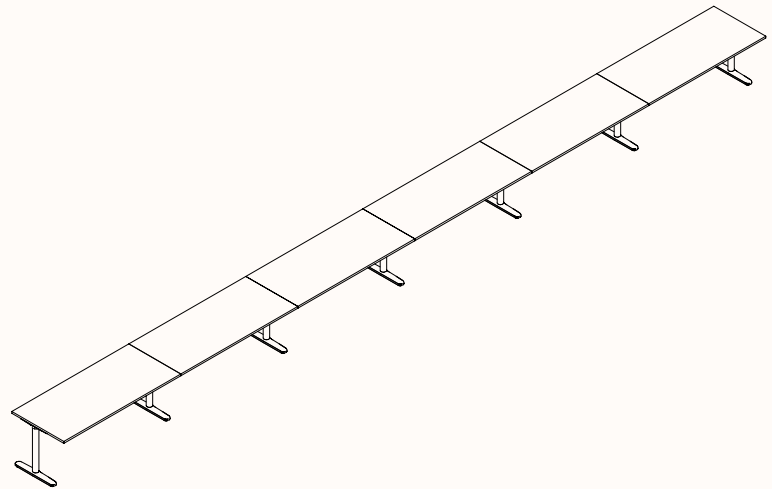

Zenith House Powder Coat:

Note:
Fine Texture is not suitable on Orbis Electric Adjust workstation

180 Degree

180 Degree Single

Length Range: 900-2700mm

1200-2400mm (Electric Adjust)

Depth Range: 600-900mm

These measurements apply to all worktop sizes within the Orbis range.

Run of 2*

Run of 3*

Run of 4*

Run of 5*

Run of 6*

Height Range

Fixed Height: 720mm*

Tech Adjust: 610-900mm

Winder Adjust: 610-900mm

Electric Adjust: 620-1230mm

Note: * Run of 2, 3, 4, 5, 6 is only available in Fixed Height

180 Degree

Pod of 2

Pod of 4

Pod of 6

Pod of 8