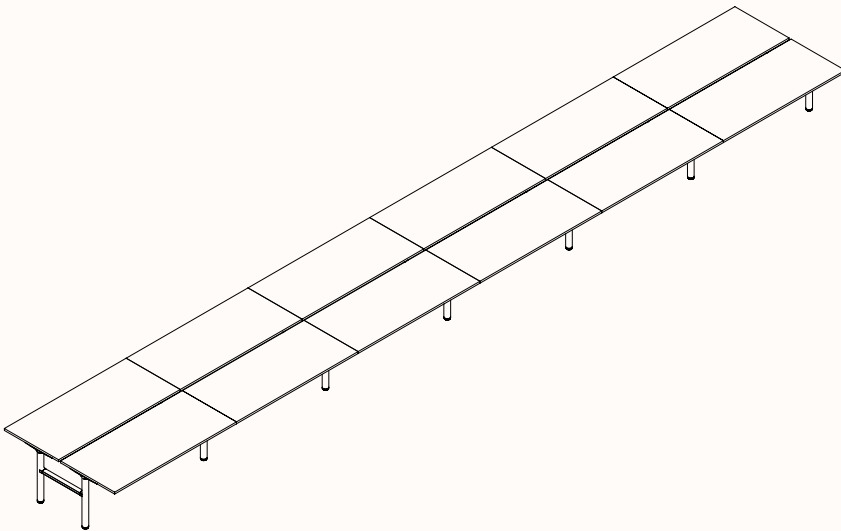

Winder Adjust: 610-900mm

Electric Adjust: 620-1230mm

Note: * Run of 2, 3, 4, 5, 6 is only available in Fixed Height

180 Degree

Pod of 2

Pod of 4

Pod of 6

Pod of 8

Pod of 10

Pod of 12

Height Range

Fixed Height: 720mm*
Tech Adjust: 610-900mm
Winder Adjust: 610-900mm
Electric Adjust: 620-1230mm

Note: * Pods of 4, 6, 8, 10, 12 is only available in Fixed Height

120 Degree

120 Degree Single

Width Range: 1200 - 2100mm
1200 - 1700mm (Electric Adjust)
Length Range: 1200 - 2100mm
1200 - 1700mm (Electric Adjust)
Depth Range: 600 - 900mm

Pod of 2

Pod of 3

Pod of 6*

Pod of 9*

Height Range