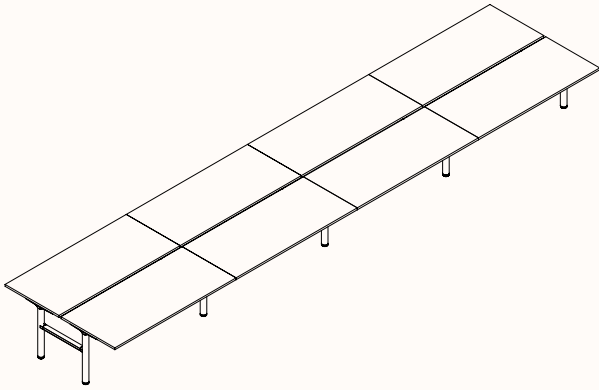

Winder Adjust: 610-900mm

Electric Adjust: 620-1230mm

Note: * Run of 2, 3, 4, 5, 6 is only available in Fixed Height

180 Degree

Pod of 2

Pod of 4

Pod of 6

Pod of 8

Pod of 10

Pod of 12

Height Range

Fixed Height: 720mm*
Tech Adjust: 610-900mm
Winder Adjust: 610-900mm
Electric Adjust: 620-1230mm

Note: * Pods of 4, 6, 8, 10, 12 is only available in Fixed Height

120 Degree

120 Degree Single

Width Range: 1200 - 2100mm
1200 - 1700mm (Electric Adjust)
Length Range: 1200 - 2100mm
1200 - 1700mm (Electric Adjust)
Depth Range: 600 - 900mm

Pod of 2

Pod of 3

Pod of 6*

Pod of 9*

Height Range