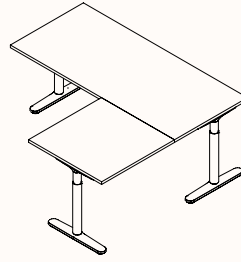

120 Degree Single

Width Range: 1200 - 2100mm
1200 - 1700mm (Electric Adjust)
Length Range: 1200 - 2100mm
1200 - 1700mm (Electric Adjust)
Depth Range: 600 - 900mm

Pod of 2

Pod of 3

Pod of 6*

Pod of 9*

Height Range

Fixed Height: 720mm*
Tech Adjust: 610-900mm
Winder Adjust: 610-900mm
Electric Adjust: 620-1230mm

Note: * Pod of 6 & 9 is only available in Fixed Height

90 Degree

3 End Left Hand

Width Range: 1200 - 2700mm
1200 - 2100mm (Electric Adjust)
Length Range: 1200 - 2700mm
1200 - 2400mm (Electric Adjust)
Depth Range: 600 - 900mm