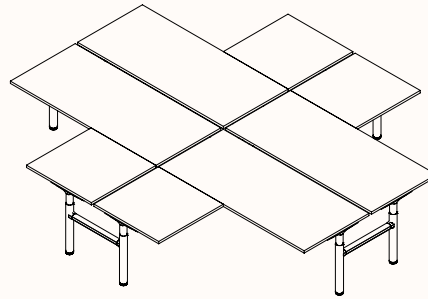

120 Degree Single

Width Range: 1200 - 2100mm
1200 - 1700mm (Electric Adjust)
Length Range: 1200 - 2100mm
1200 - 1700mm (Electric Adjust)
Depth Range: 600 - 900mm

Pod of 2

Pod of 3

Pod of 6*

Pod of 9*

Height Range

Fixed Height: 720mm*
Tech Adjust: 610-900mm
Winder Adjust: 610-900mm
Electric Adjust: 620-1230mm

Note: * Pod of 6 & 9 is only available in Fixed Height

90 Degree

3 End Left Hand

Width Range: 1200 - 2700mm
1200 - 2100mm (Electric Adjust)
Length Range: 1200 - 2700mm
1200 - 2400mm (Electric Adjust)
Depth Range: 600 - 900mm

3 End Right Hand

Pod of Two

3 End Left Hand & 3 End Right Hand

Pod of Four

2 x 3 End Left Hand & 2 x 3 End Right Hand

Height Range

Fixed Height: 720mm
Tech Adjust: 610-900mm
Winder Adjust: 610-900mm
Electric Adjust: 620-1230mm