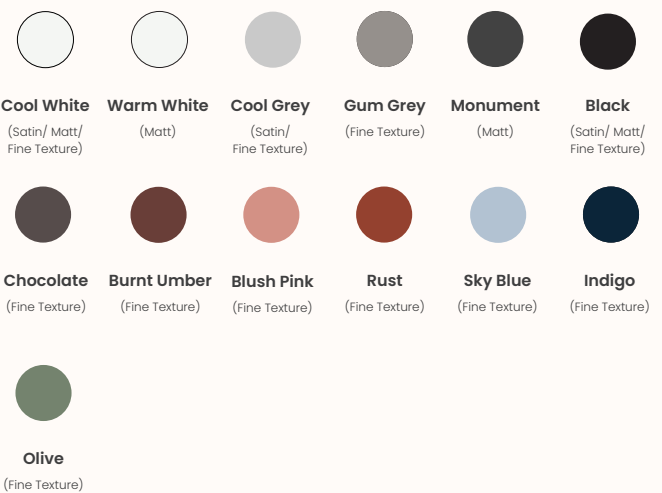

Zenith House Powder Coat:

Note:
Fine Texture is not suitable on Orbis Electric Adjust workstation