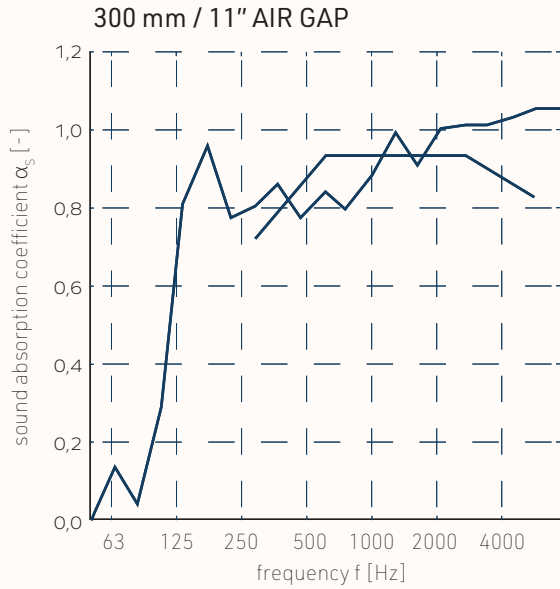

## Sound Absorption:

DIN ISO 11654

24 mm

aw 0.55 (no airgap)

aw 0.65 (50 mm / 2" air gap)

aw 0.90 (100 mm / 4" air gap)

aw 0.95 (200 mm / 8" air gap)

aw 0.95 (300 mm / 11" air gap)

## Dimensions

### Linea Division.19 24

OW 1800mm

OH 2400mm

Thickness: 24mm